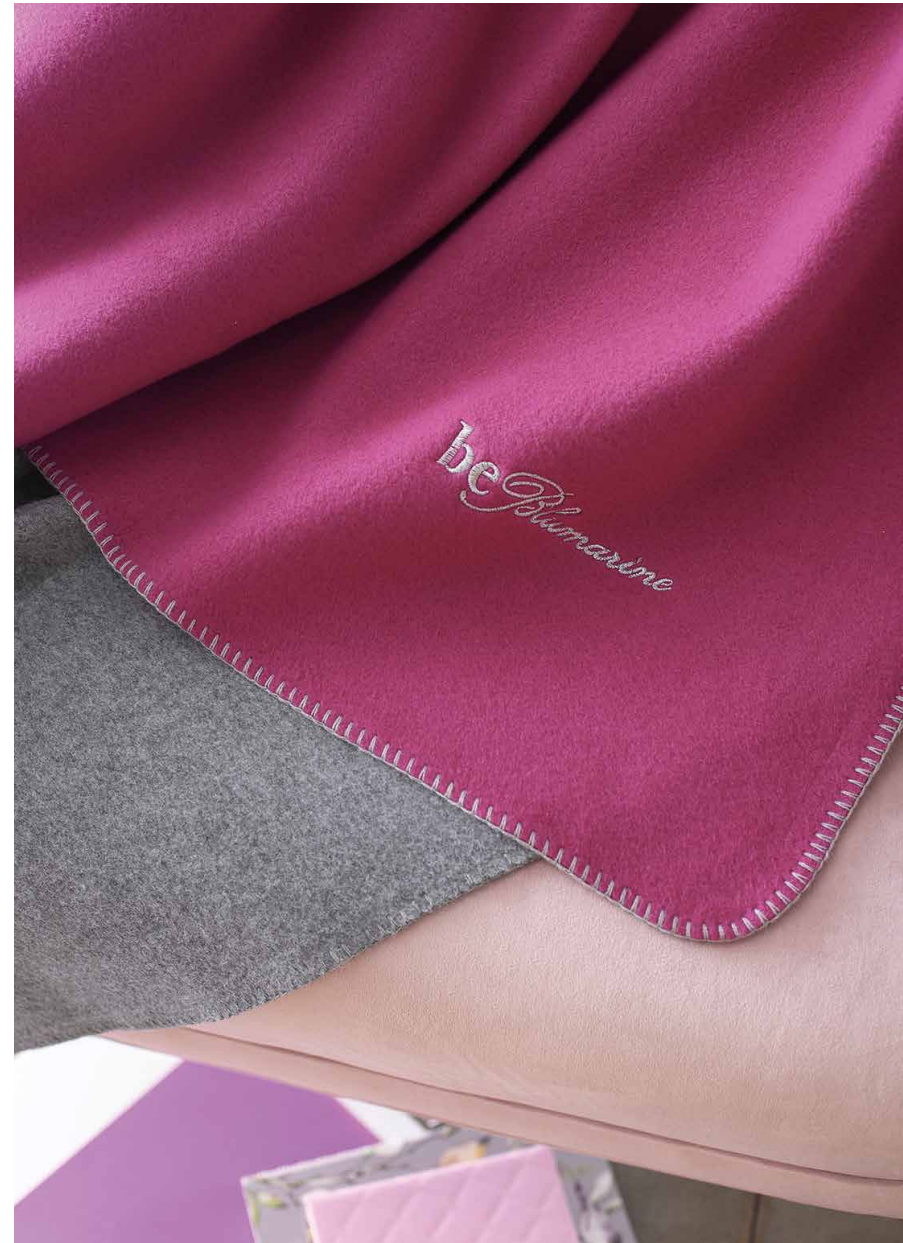

A M E L Ì

Range of articles:
61310 Trow in solid fleece