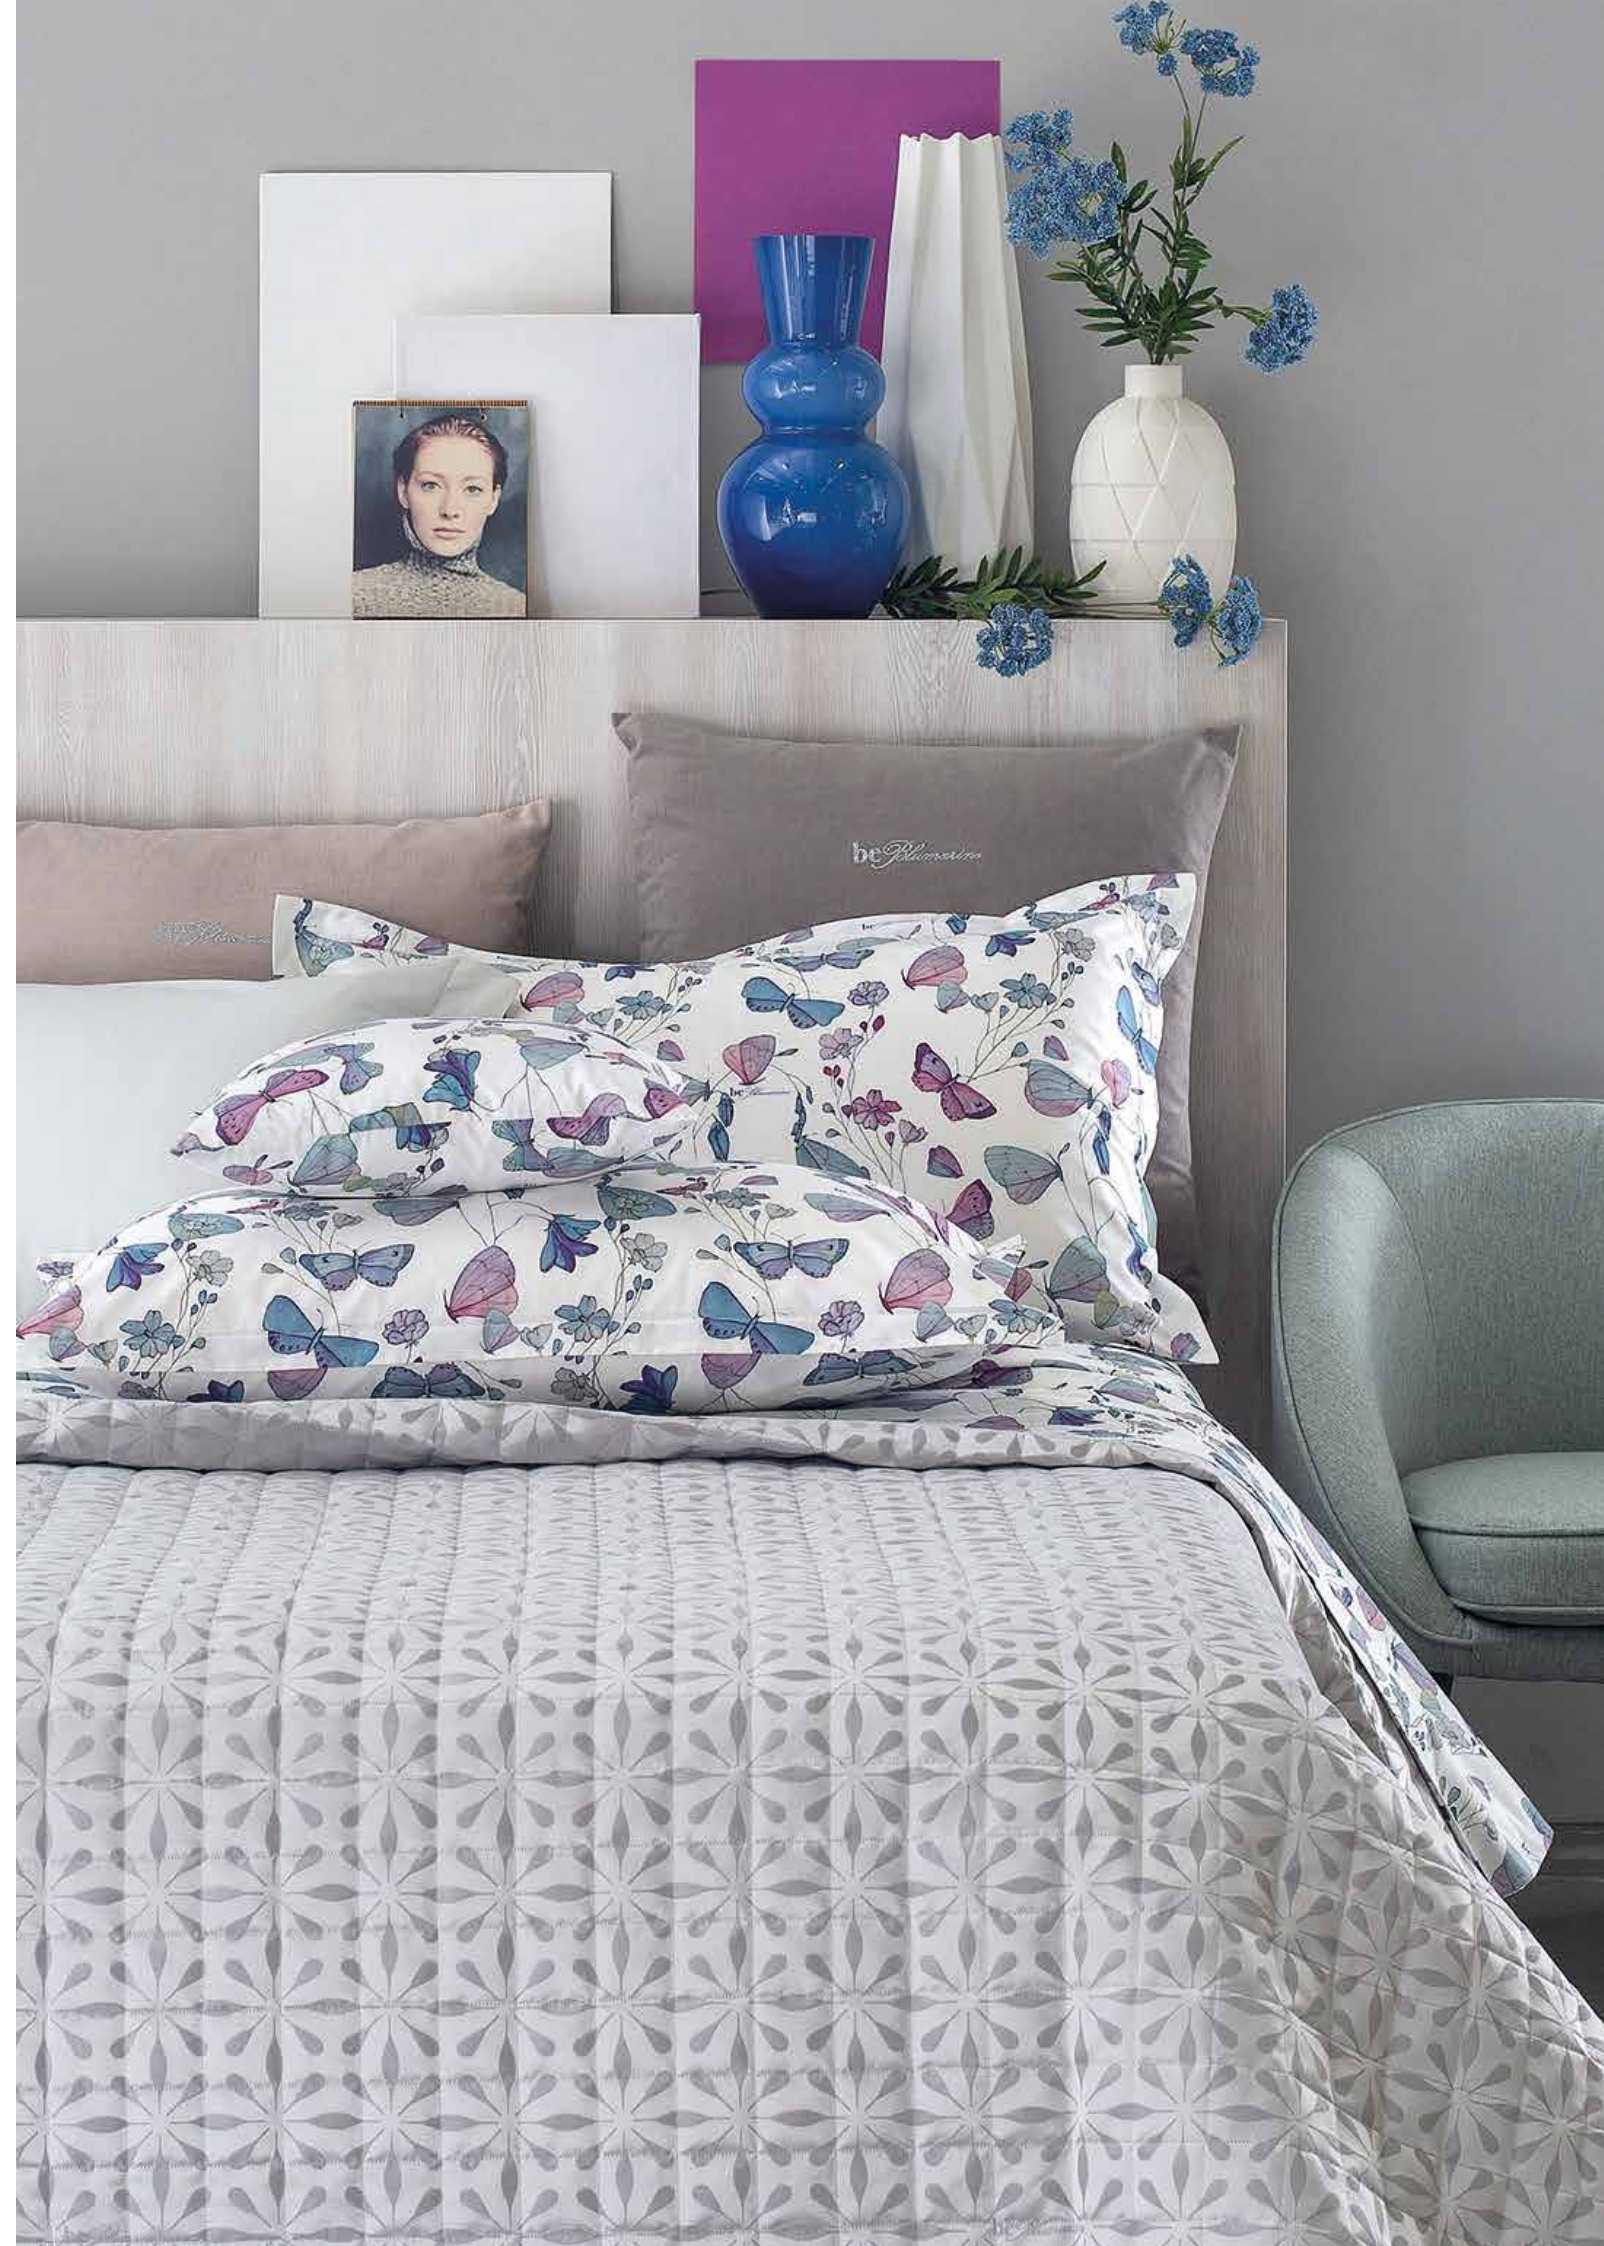

- 72610 Comforter for double-bed
- 72611 Comforter 220x265 cm
- 73118 Comforter for single-bed
- 74978 Quilted bedspread for double-bed
- 74979 Quilted bedspread 220x270 cm
- 75155 Quilted bedspread for single-bed

75154 Quilted bedspread for single-bed

70212 Sheet set for double-bed

70214 Sheet set 220x290 cm

70213 Sheet set for single-bed

76769 Duvet cover set for double-bed

76768 Duvet cover set 200x200 cm

76767 Duvet cover set for single-bed

12043 Cushion

DEMETRA

Range of articles:

72615 Comforter for double-bed

74974 Quilted bedspread for double-bed

be *Plumarine*
HOMEWARE

EVER

Range of articles: