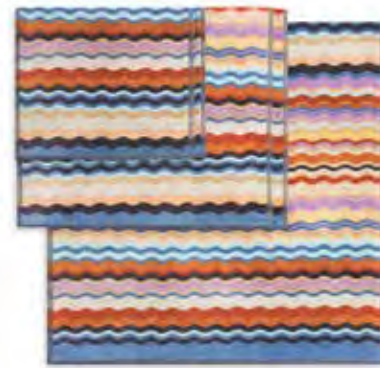

BONNIE
1B3SP99814 - Col. 149
FULL
2 ospiti + 2 asciugamani + 1 telo bagno
2 hand towels + 2 bath towels + 1 bath sheet
100% CO