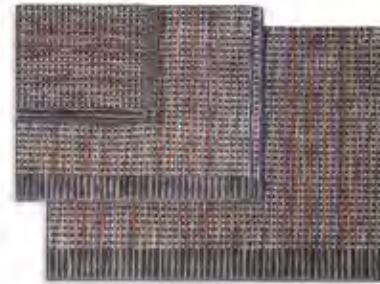

BENJI

1B3SP99854 - Col. 149

FULL
2 ospiti + 2 asciugamani + 1 telo bagno
2 hand towels + 2 bath towels + 1 bath sheet
100% CO