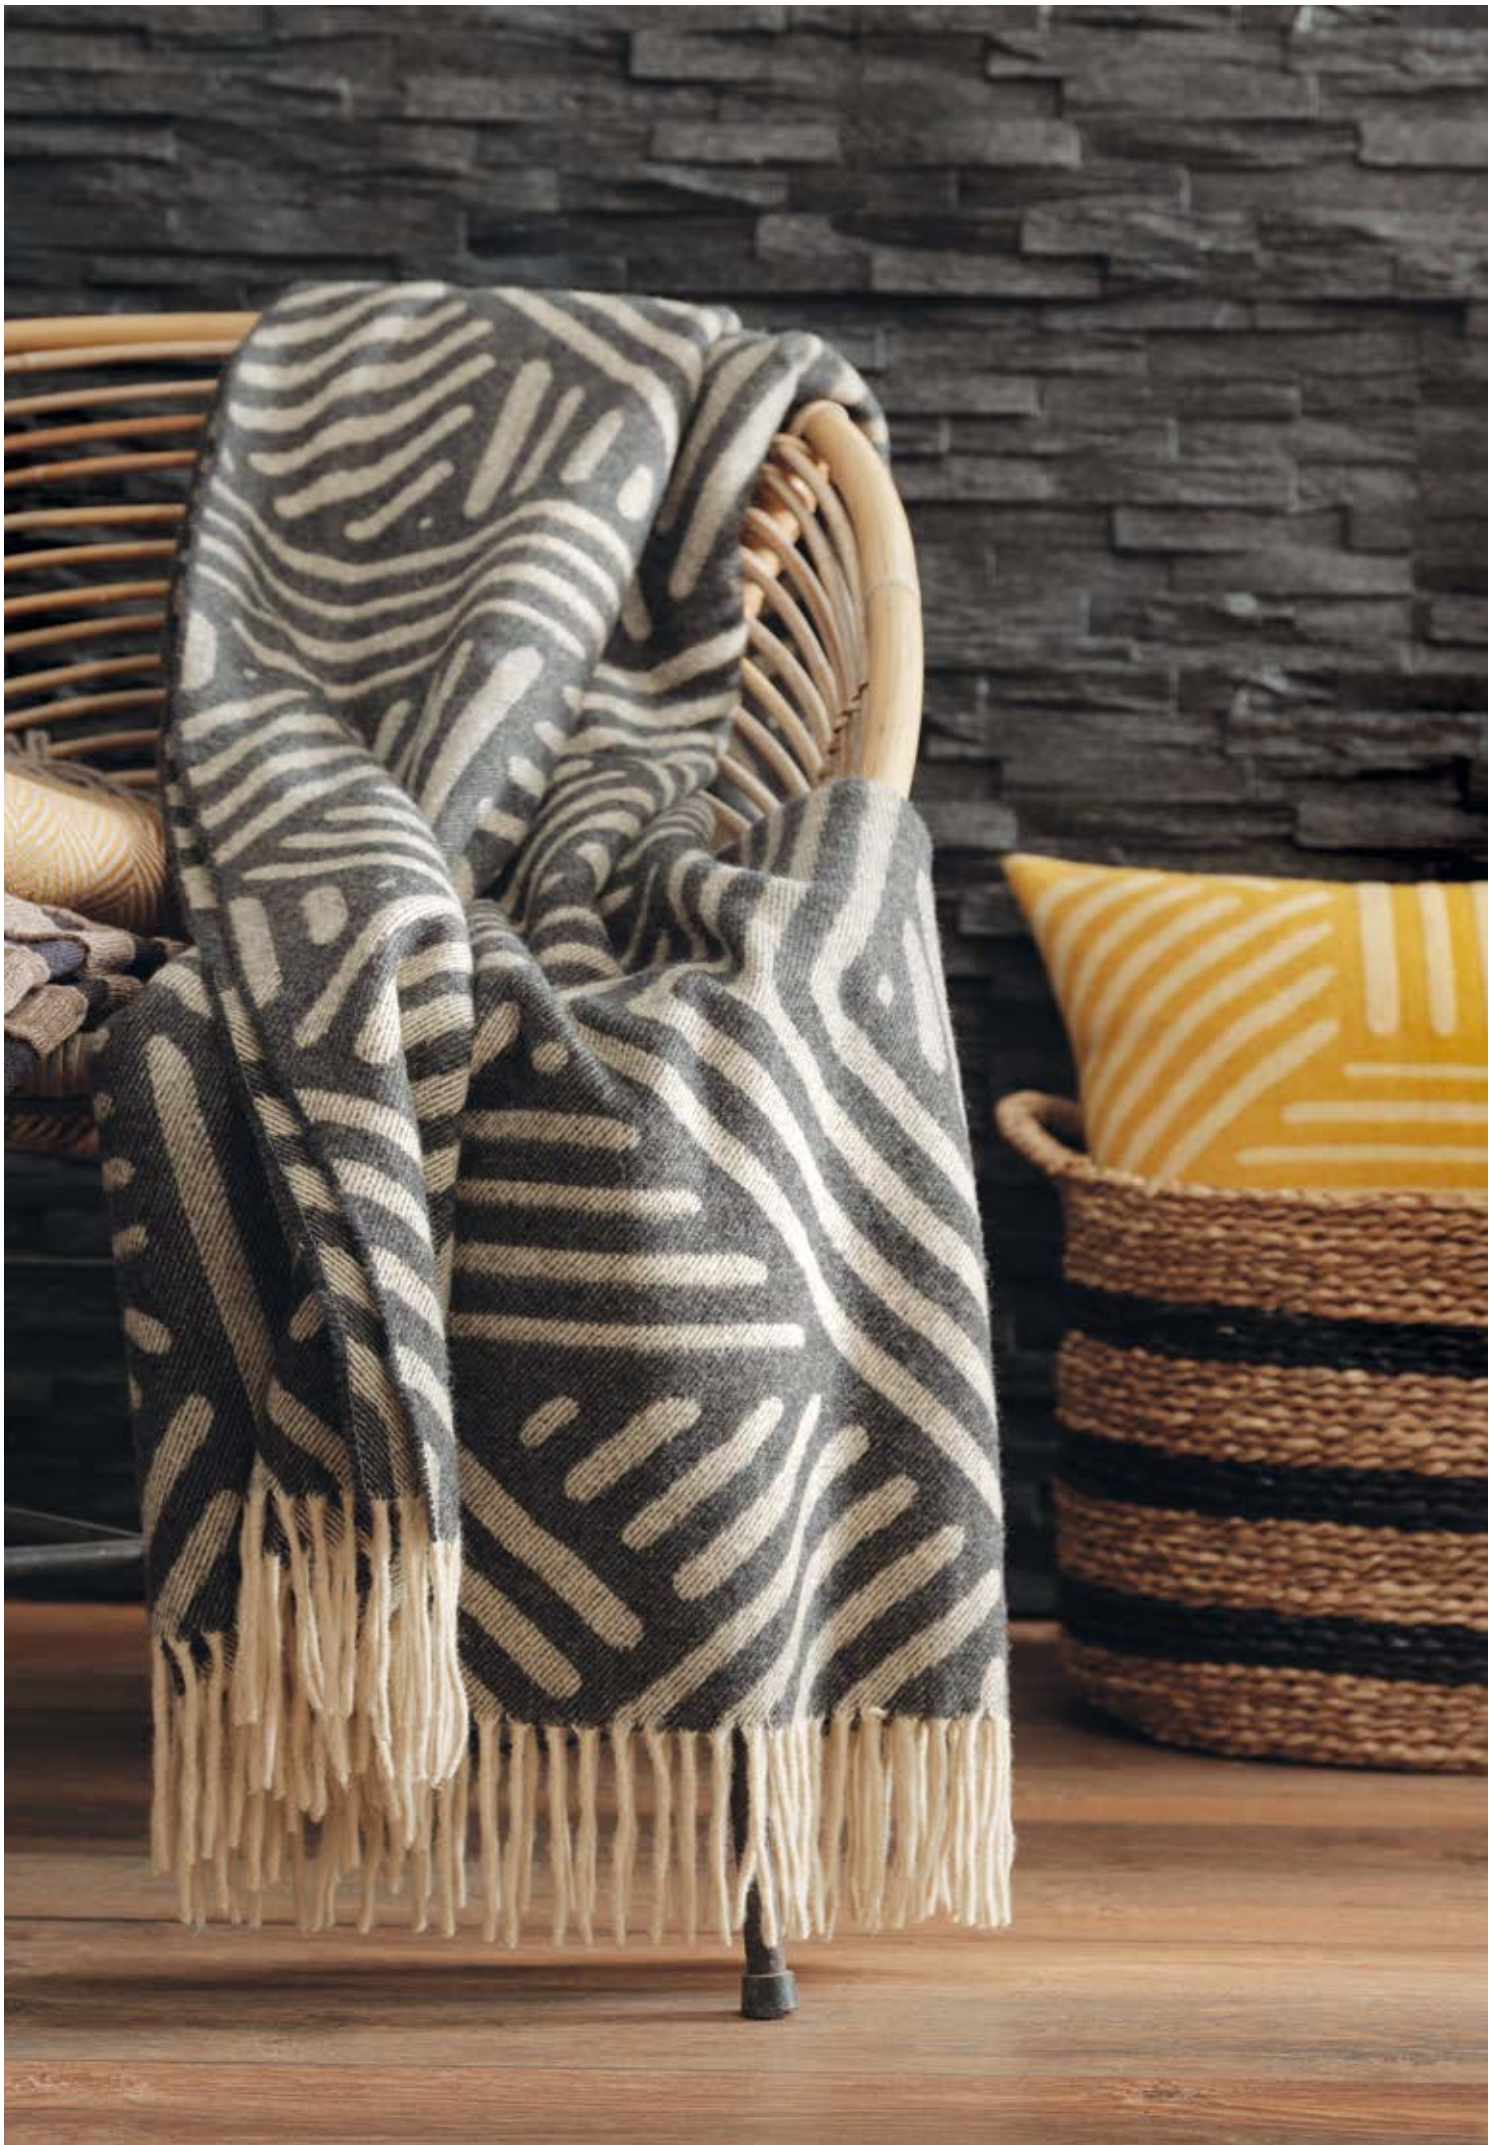

## Venezia

Plaid, #12876, 100% Schurwolle/Virgin Wool, 130 x 200 cm, 470 g

Venezia 100

Venezia 101

Venezia 102