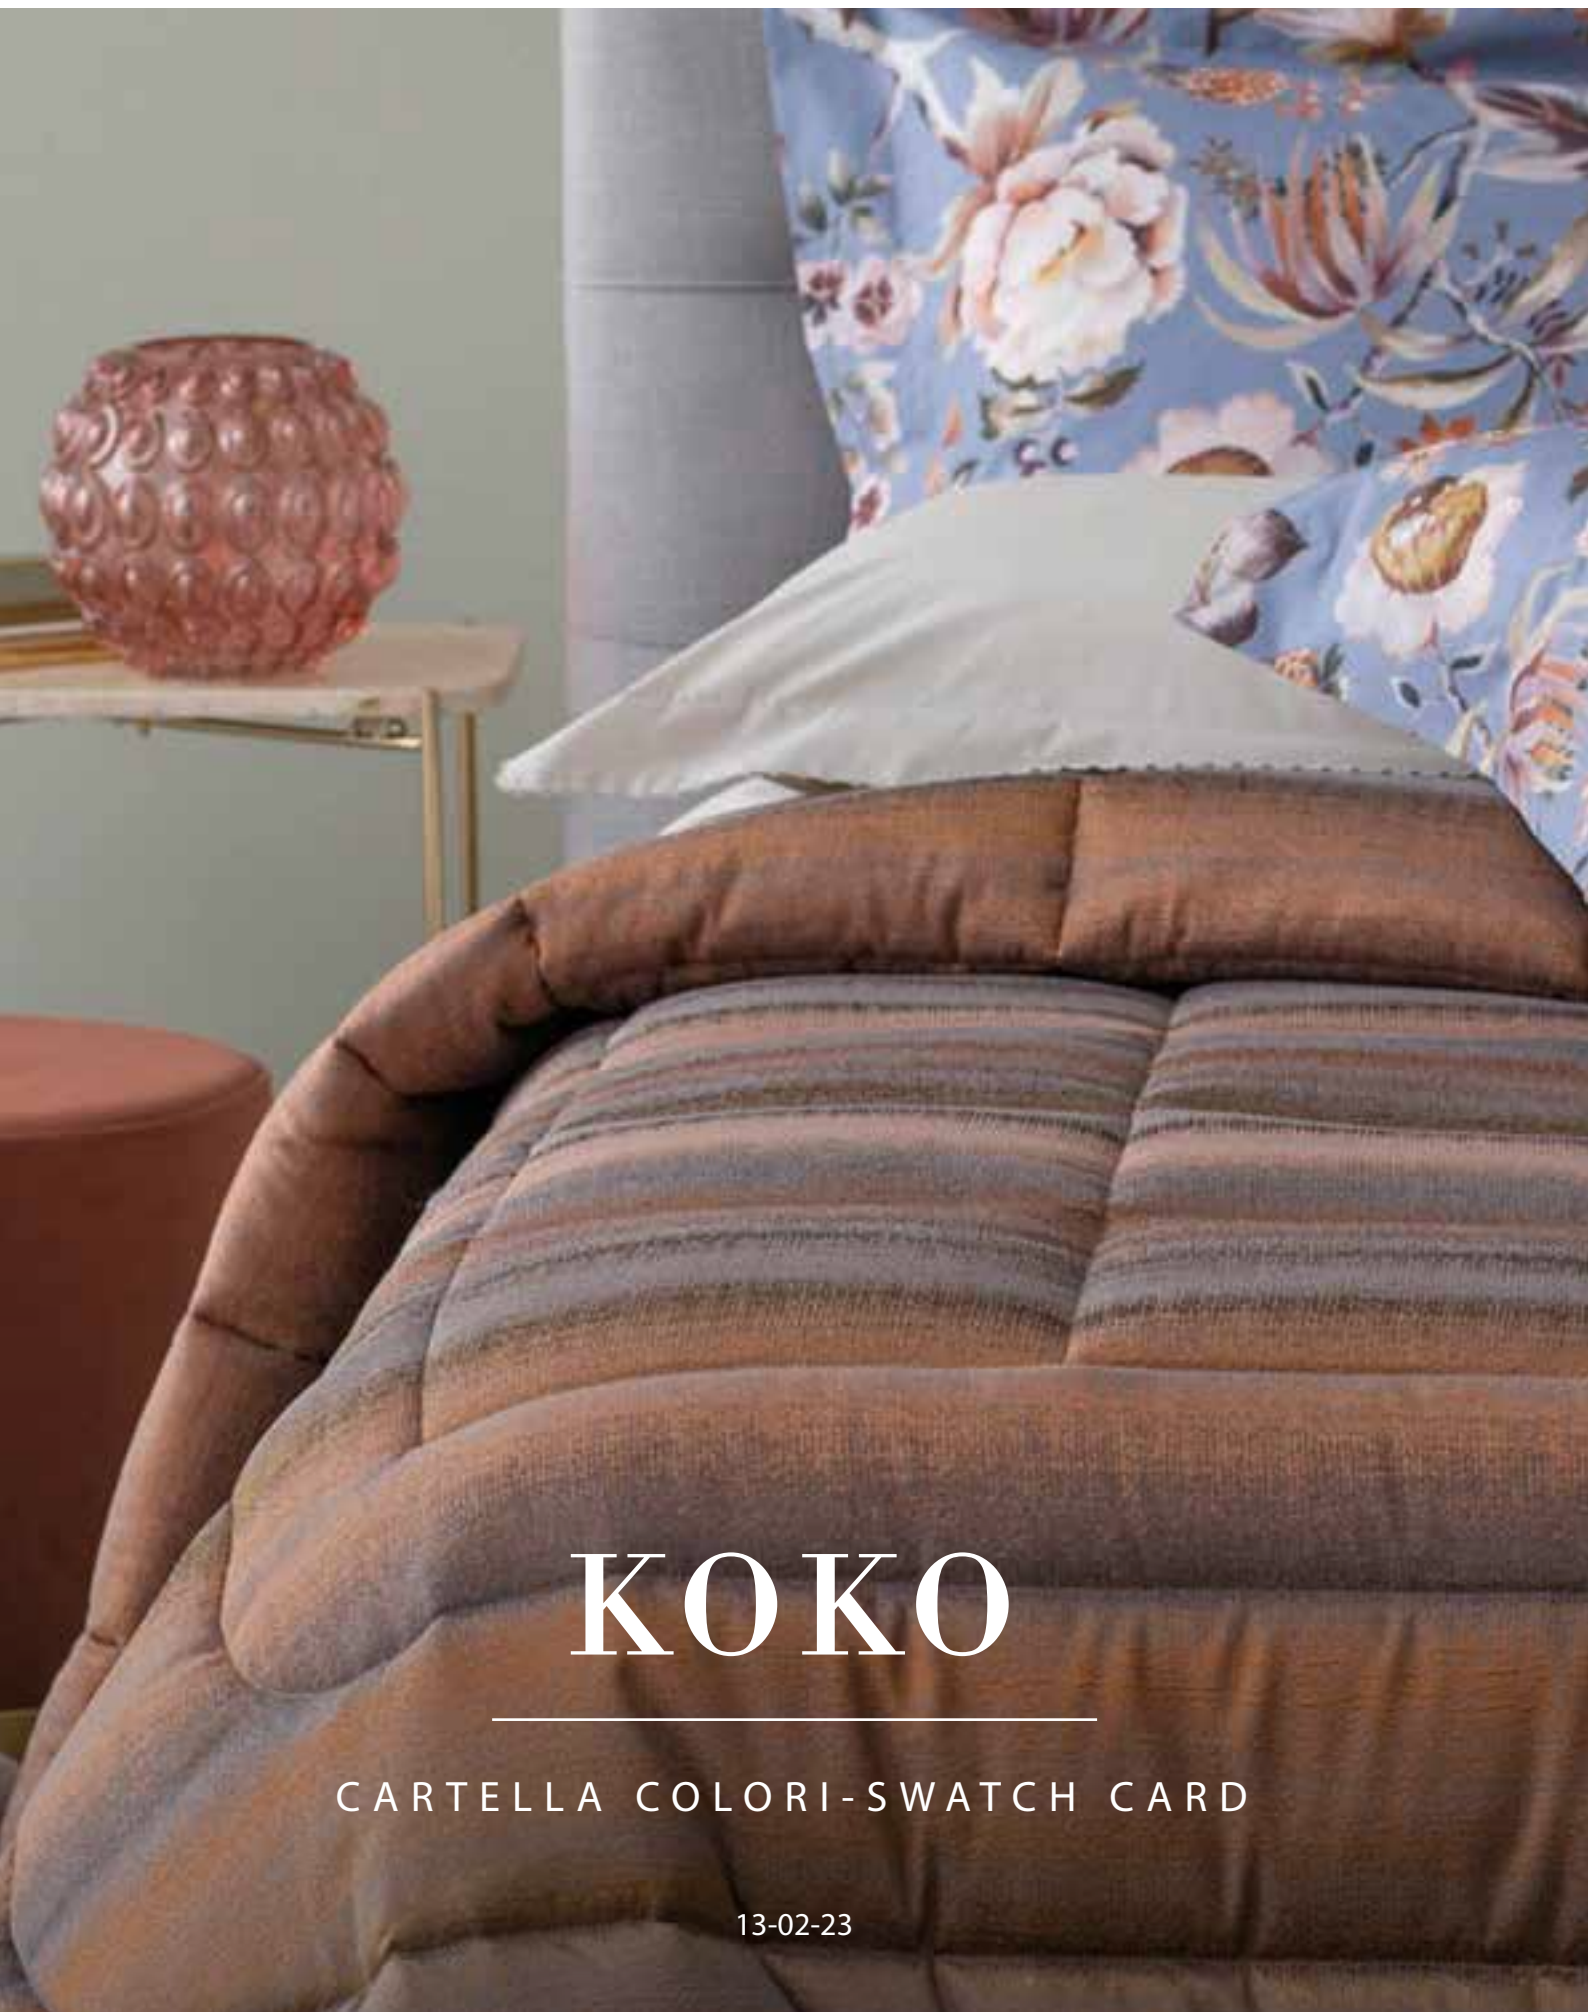

F O R E V E R

by

SVAD DONDI

KOKO

CARTELLA COLORI-SWATCH CARD

13-02-23