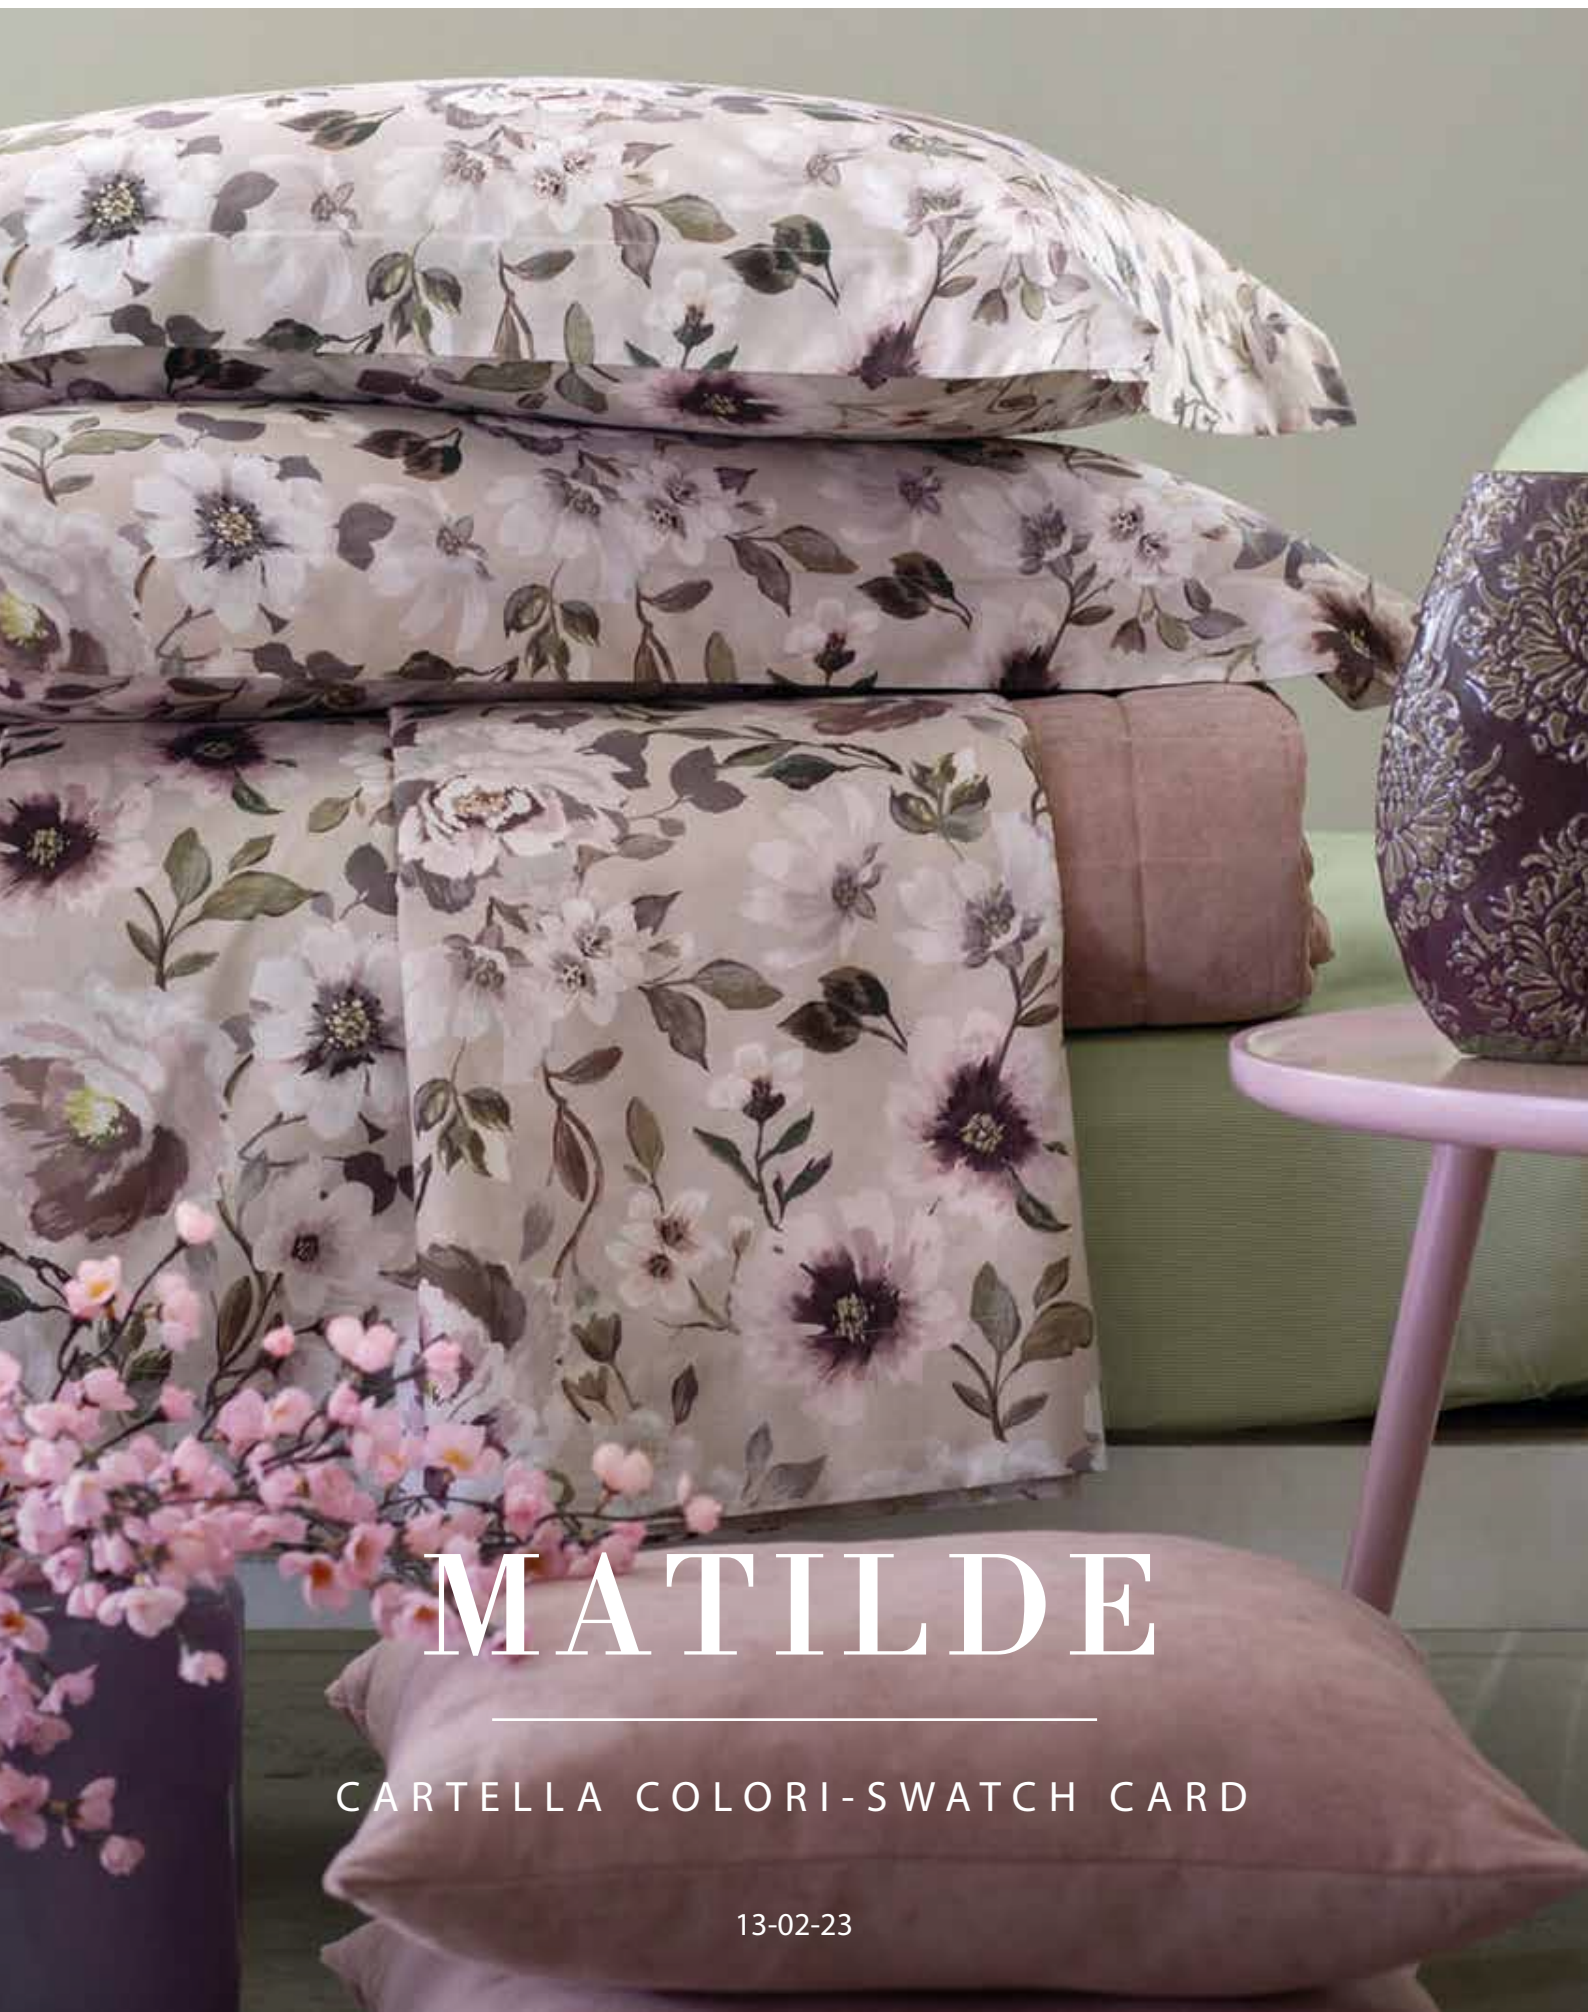

12 Fard blush

13 Silver

F O R E V E R

by

SVAD DONDI

MATILDE

CARTELLA COLORI-SWATCH CARD

13-02-23