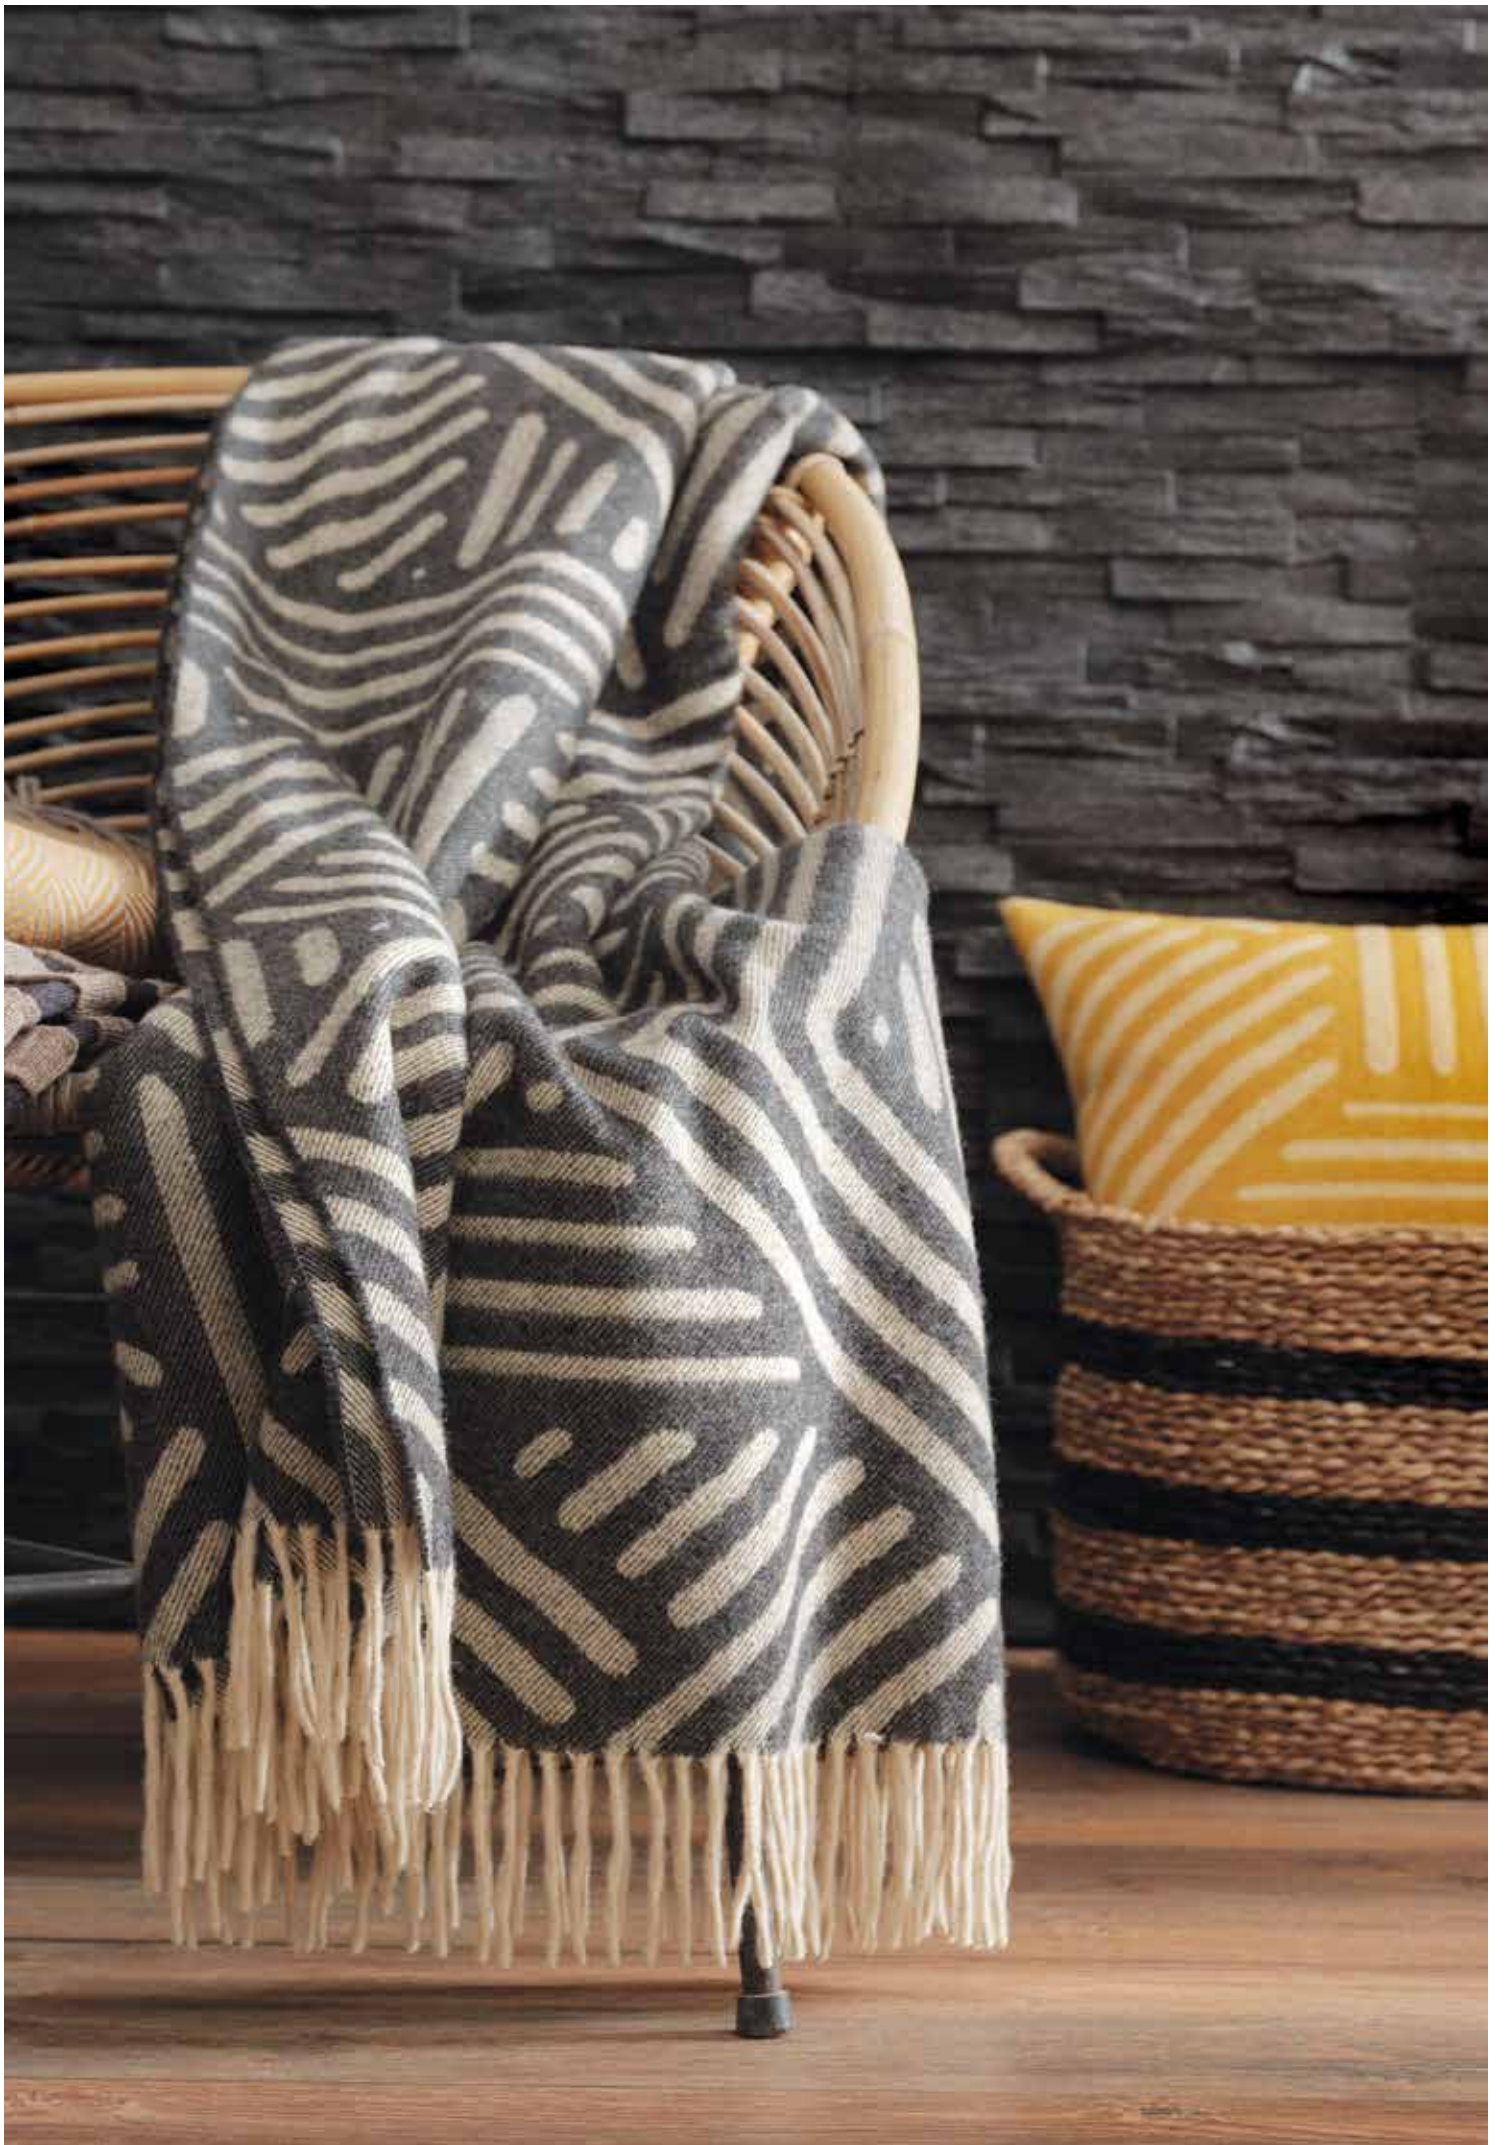

Mosaik 102

DUNDEE

Plaid, #12881, 100% Schurwolle/Virgin Wool, 130 x 200 cm, ca. 490 g

Dundee 100

Dundee 101

MAORI

Plaid, #13438, 100% Schurwolle/Virgin Wool, 145 x 205 cm, ca. 660g

Maori 103