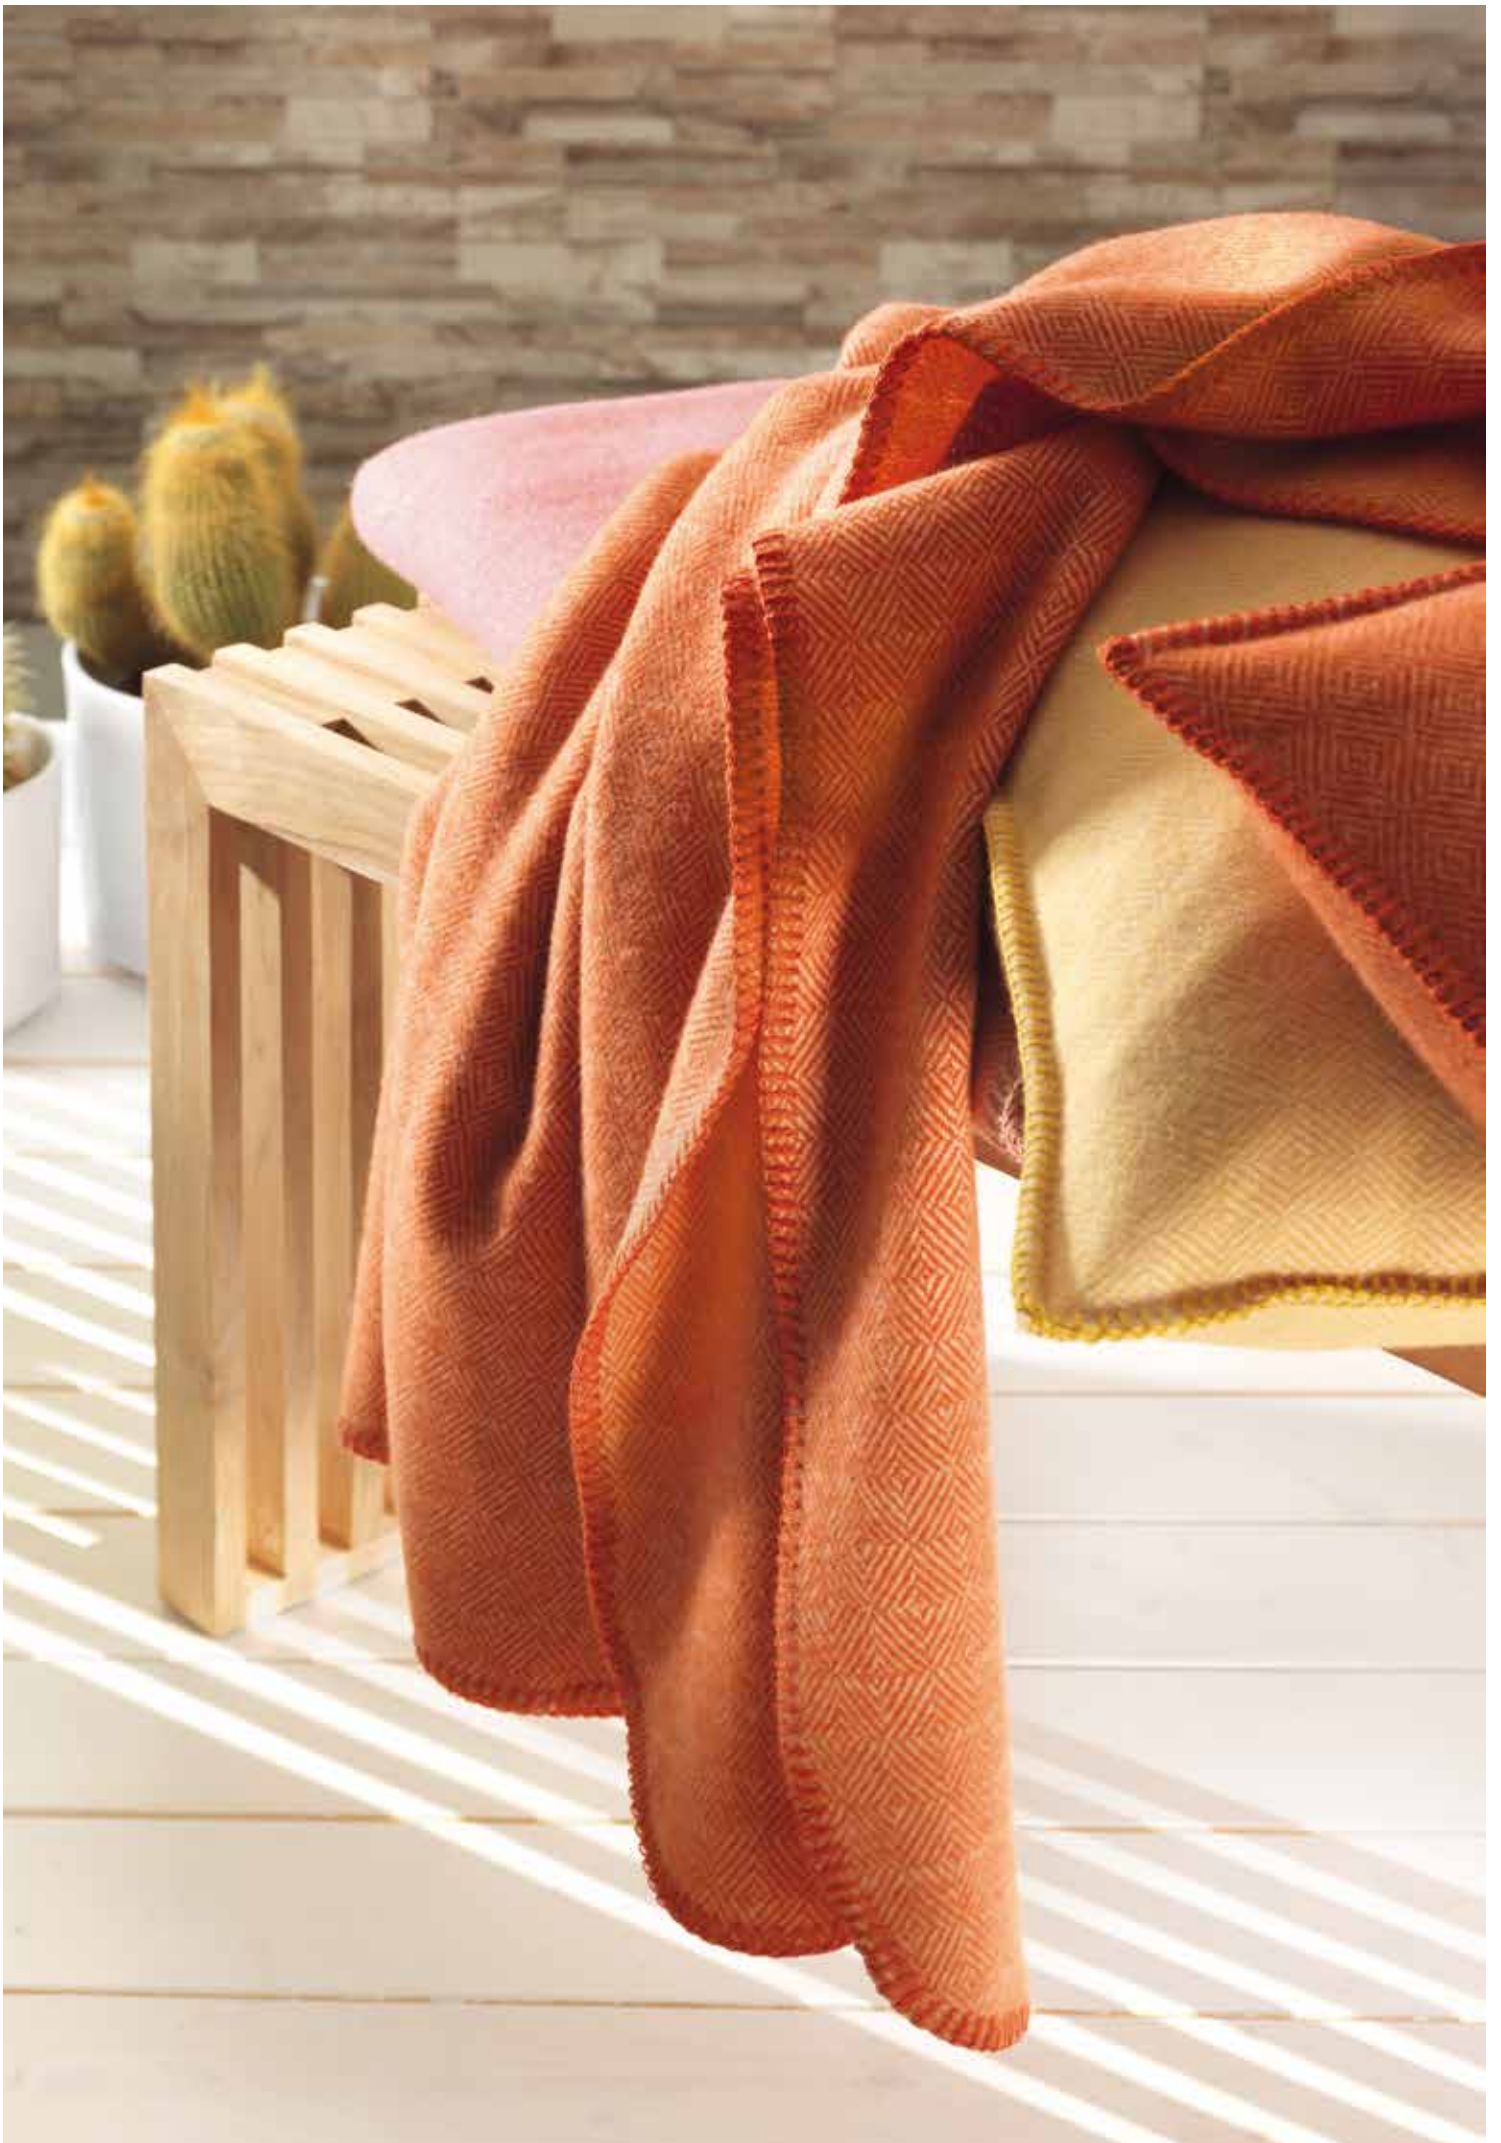

ABERDEEN

Decke #11823, 100% Schurwolle/Virgin Wool, 150 x 200 cm, ca. 840 g

Decke small #21823, 100% Schurwolle/Virgin Wool, 150 x 100 cm, ca. 420 g

Decke extralang #11823L, 100% Schurwolle/Virgin Wool, 150 x 240 cm, ca. 1000 g