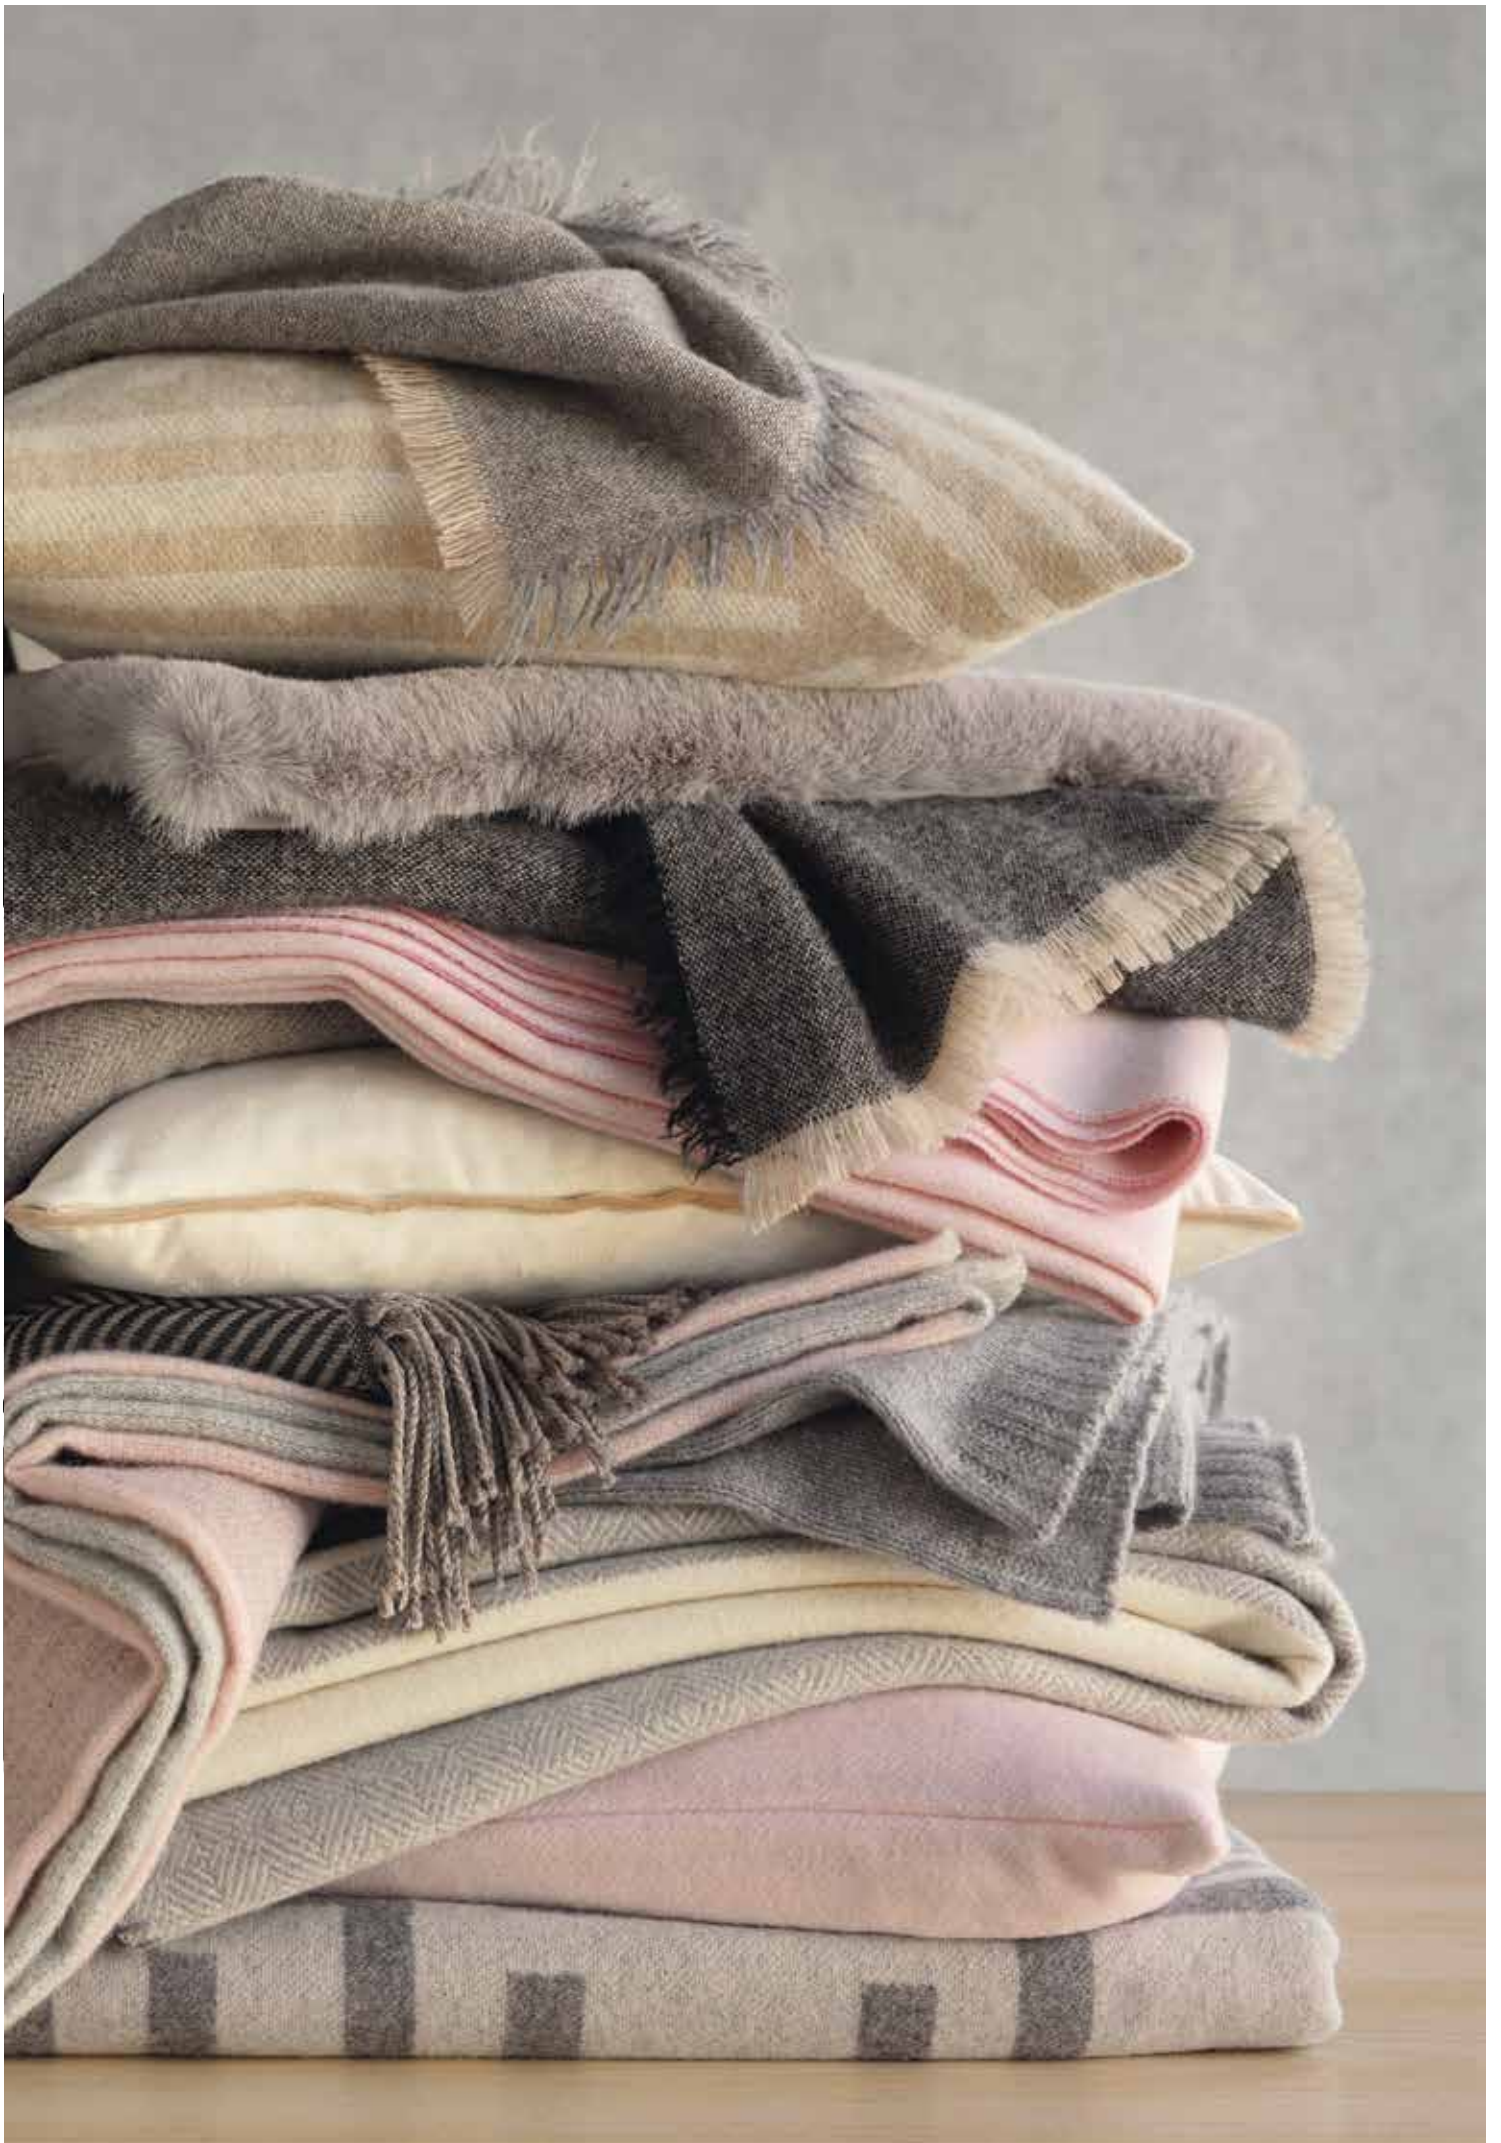

Trust us - your feel-good manufacturer

Think beyond

Calm down

Come alive

Warm up

BOSTON

Plaid #11806, 100% Schurwolle/Virgin Wool, 130 x 200 cm, ca. 490 g

192 Mais