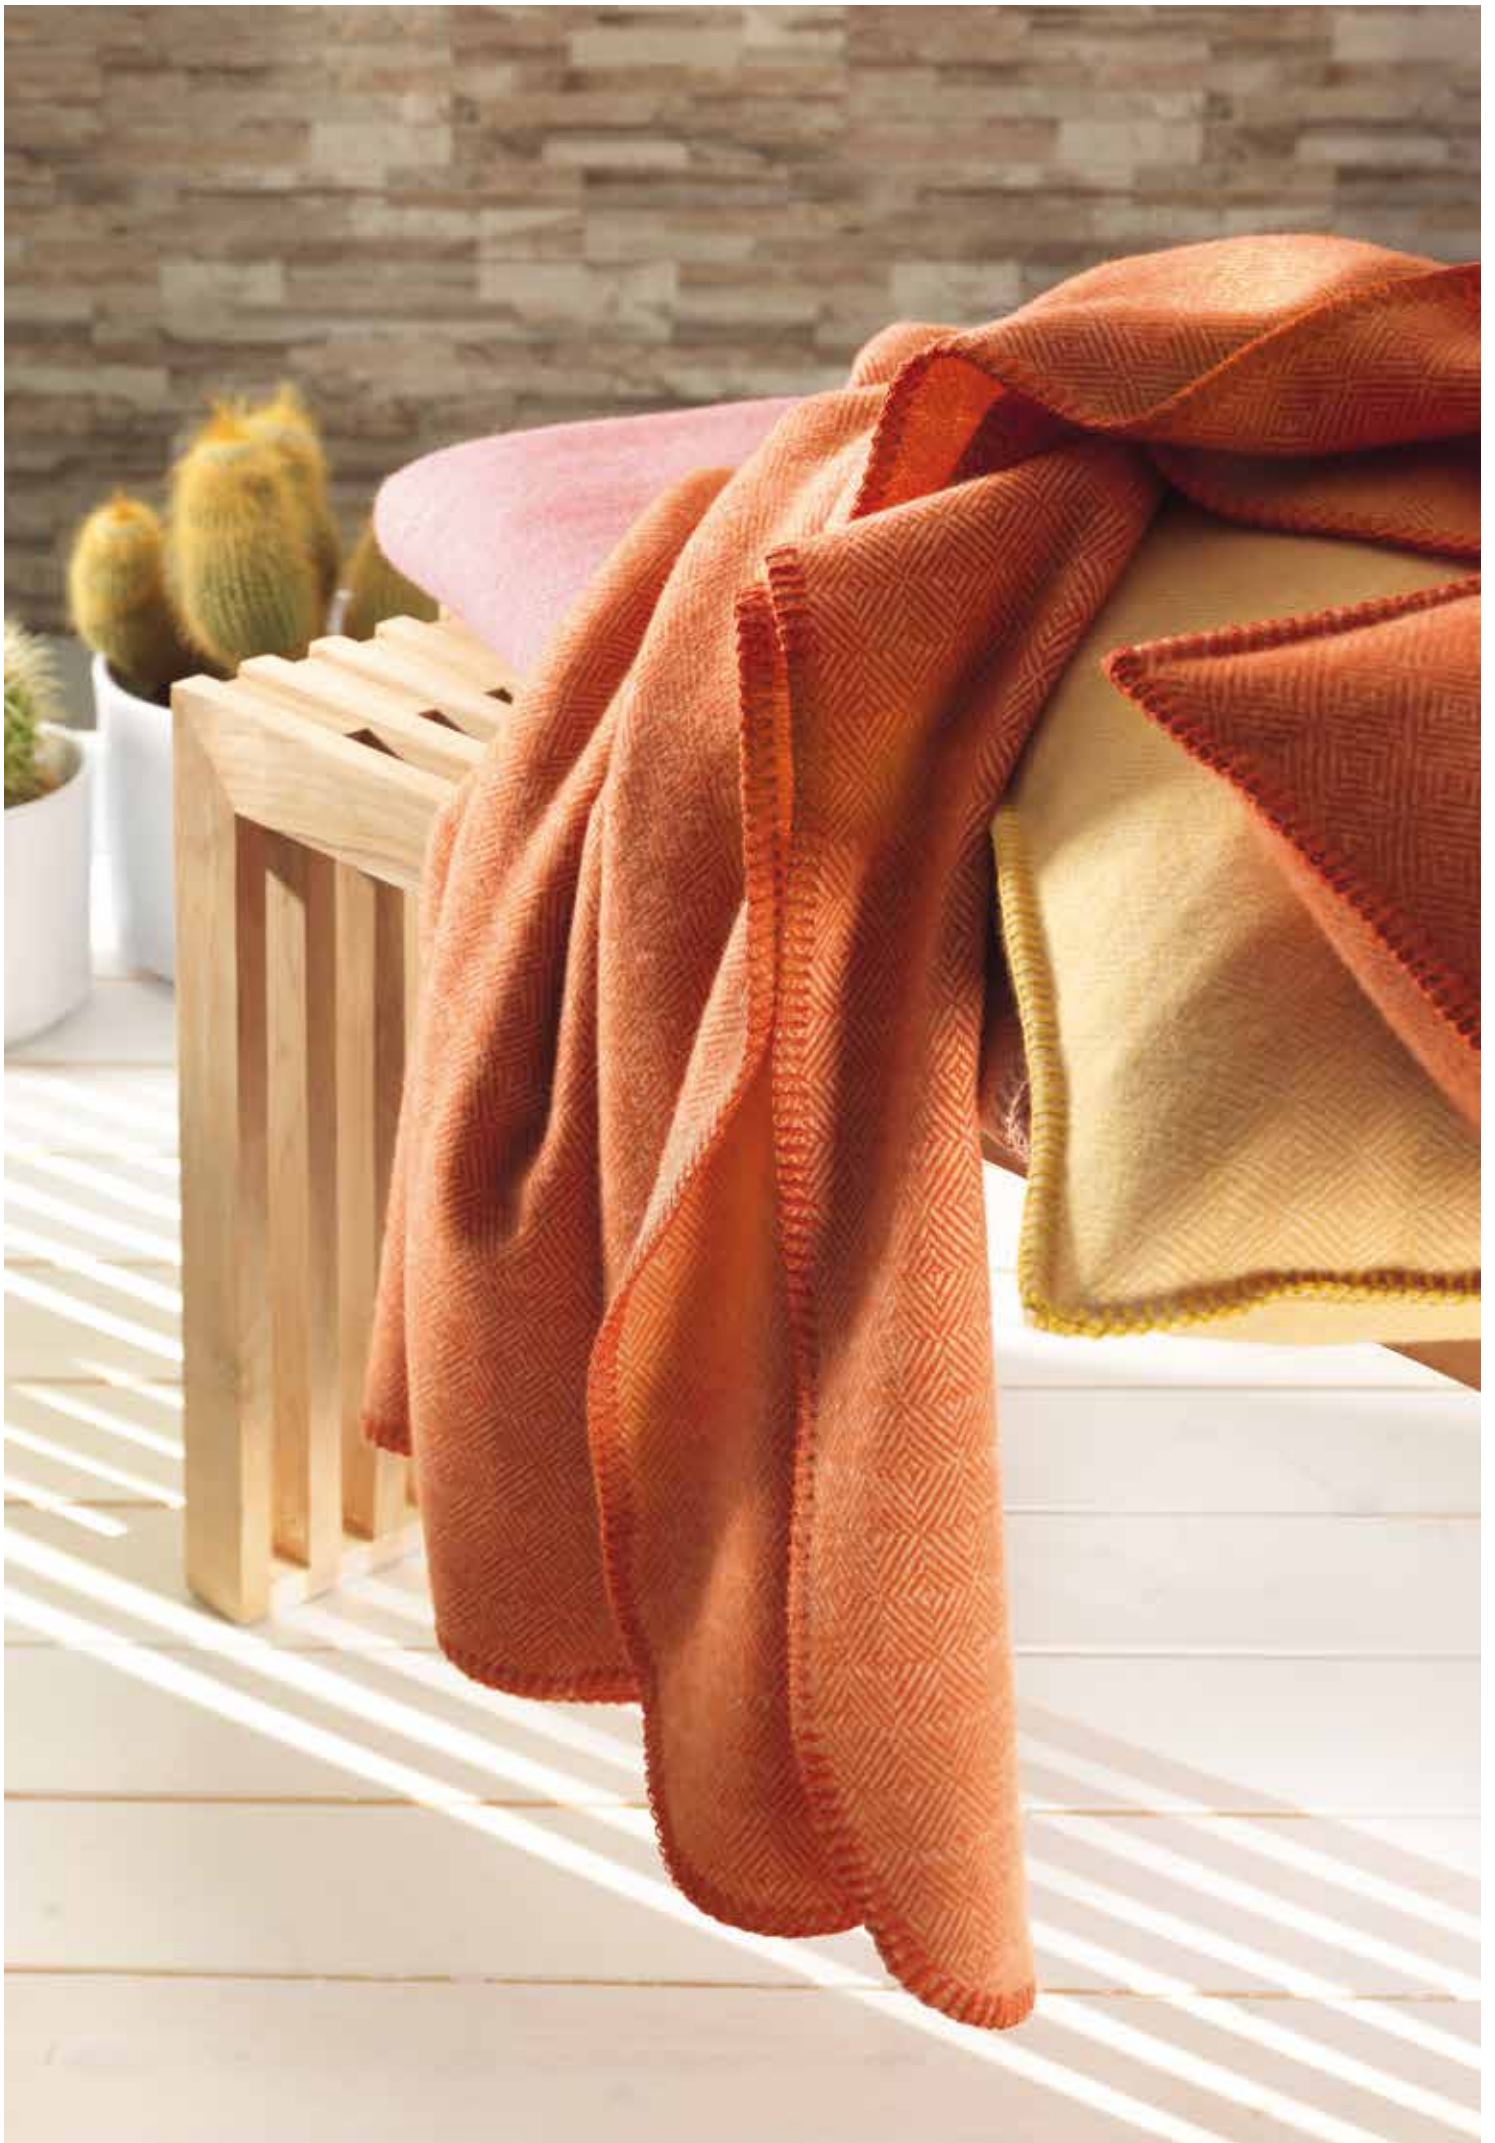

## ABERDEEN

Decke #11823, 100% Schurwolle/Virgin Wool, 150 x 200 cm, ca. 840 g

Decke small #21823, 100% Schurwolle/Virgin Wool, 150 x 100 cm, ca. 420 g

Decke extralang #11823L, 100% Schurwolle/Virgin Wool, 150 x 240 cm, ca. 1000 g