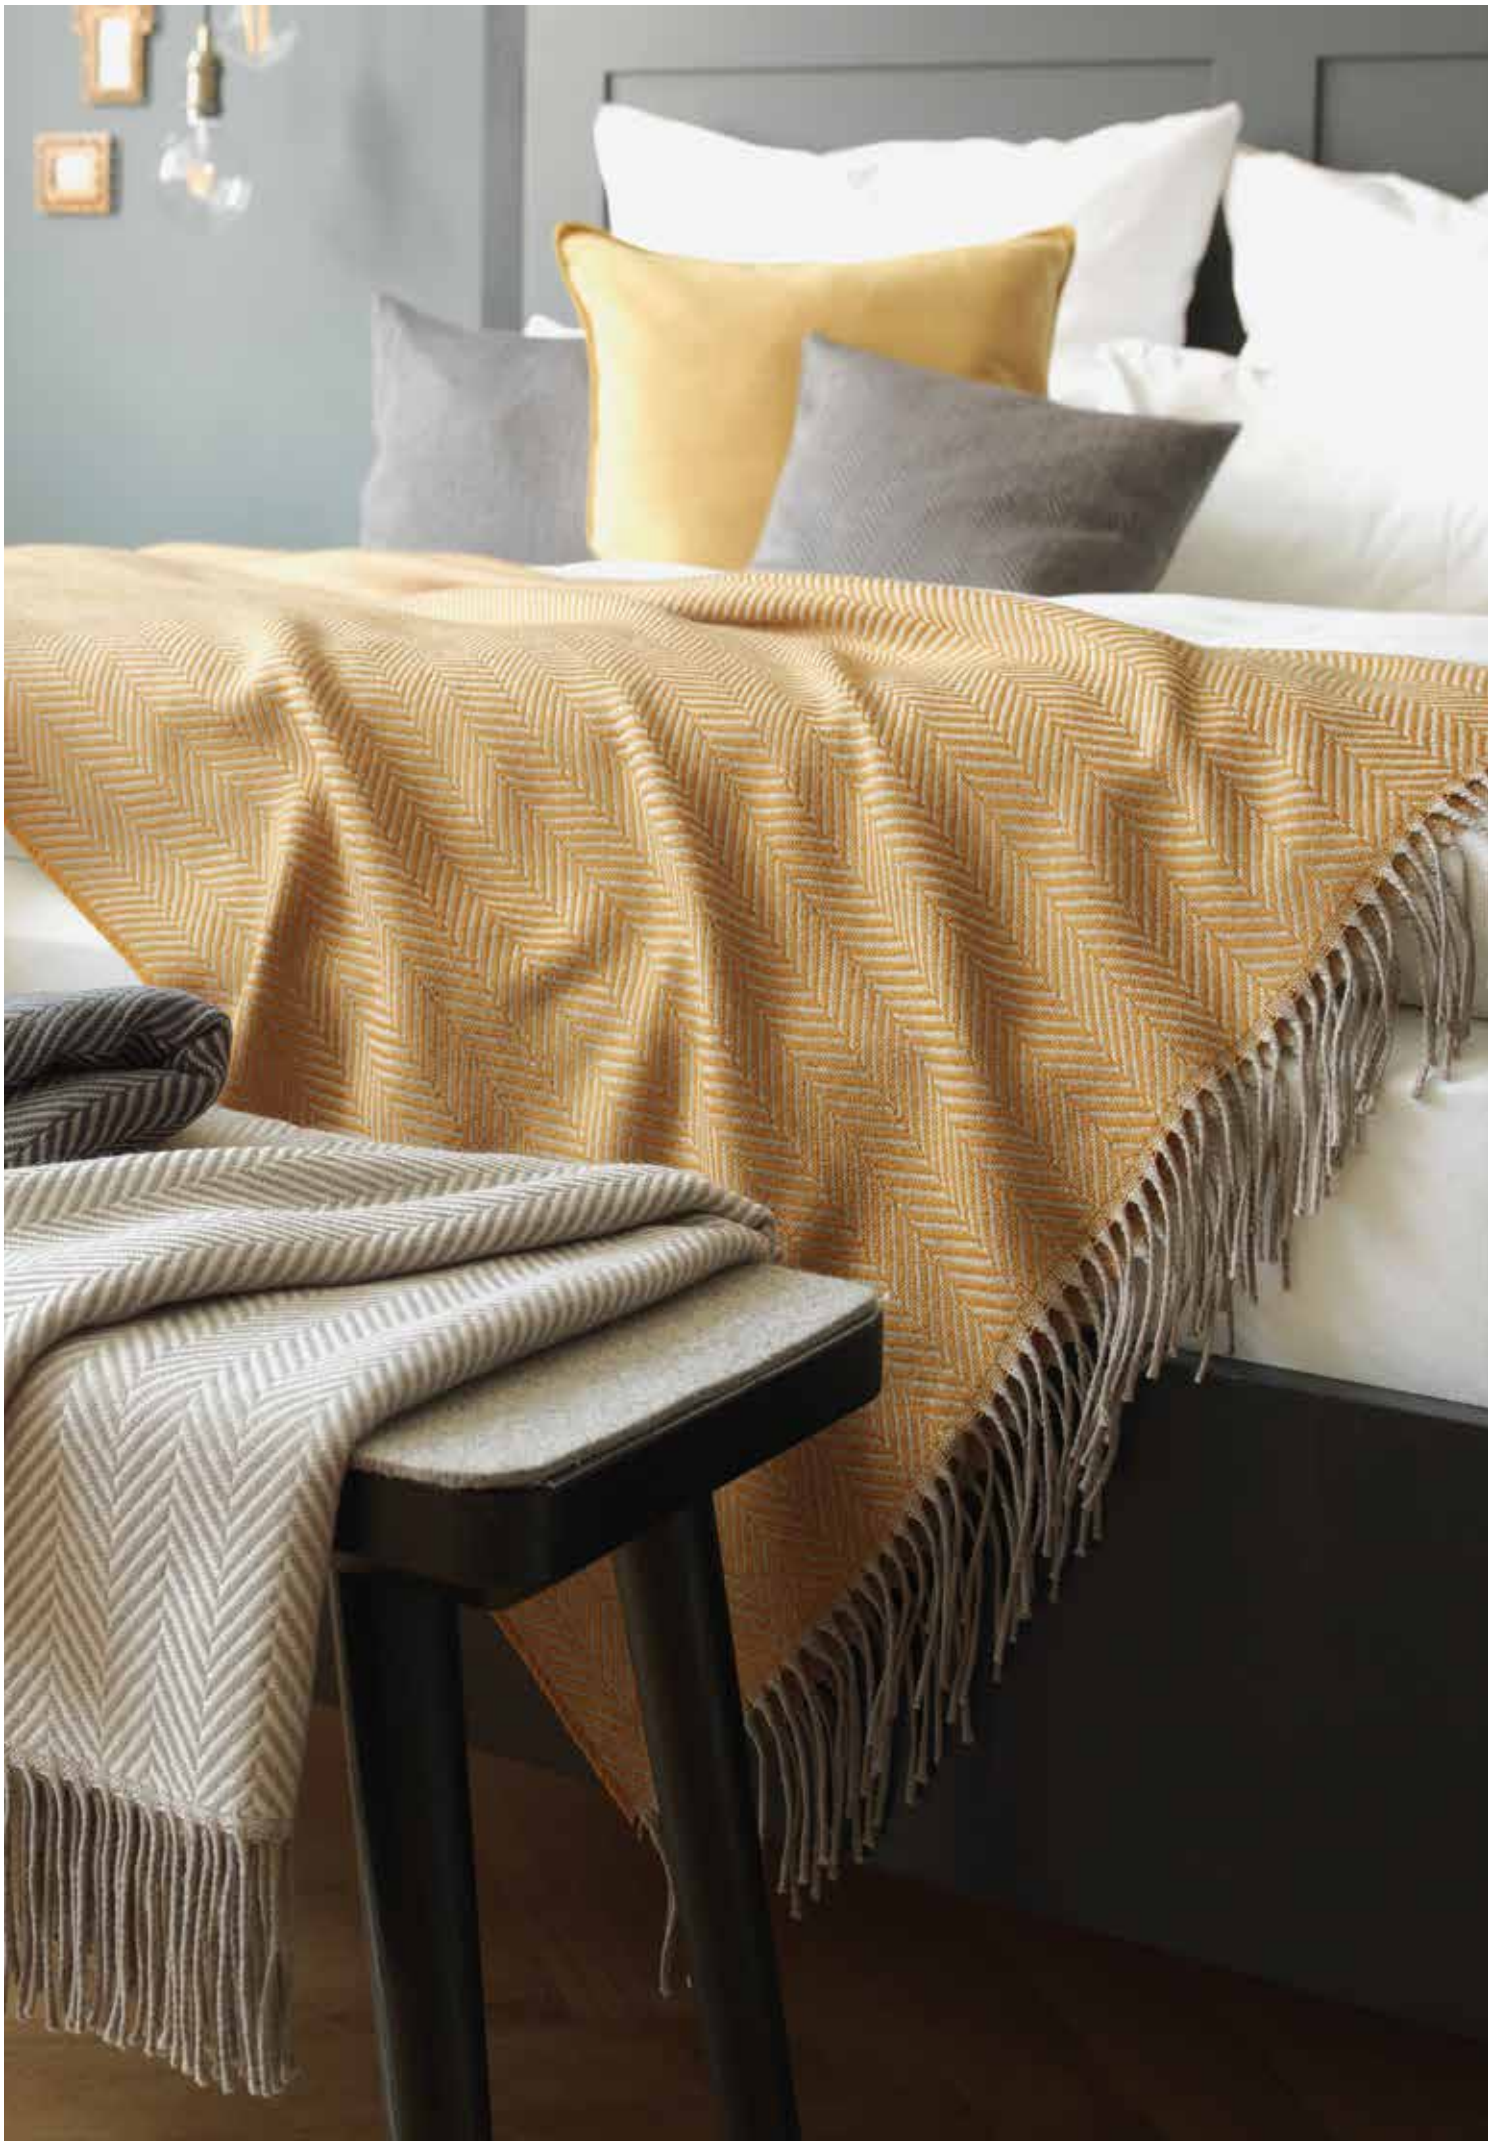

## DENVER

Plaid, #11815, 100% Schurwolle/Virgin Wool, 130 x 195 cm, ca. 550 g

Denver 104

Denver 105

Denver 109

Denver 107

Denver 103

Denver 110