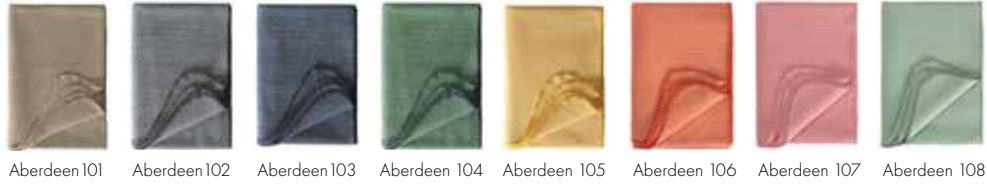

DECKEN/BLANKETS

Wolle & Co./Wool & Co.

ABERDEEN *Comfortgröße*

100% WV, S. 40/41
#11823 150 x 200 cm, ca. 840 g
#11823L 150 x 240 cm, ca. 1000 g
#21823 150 x 100 cm, ca. 420 g