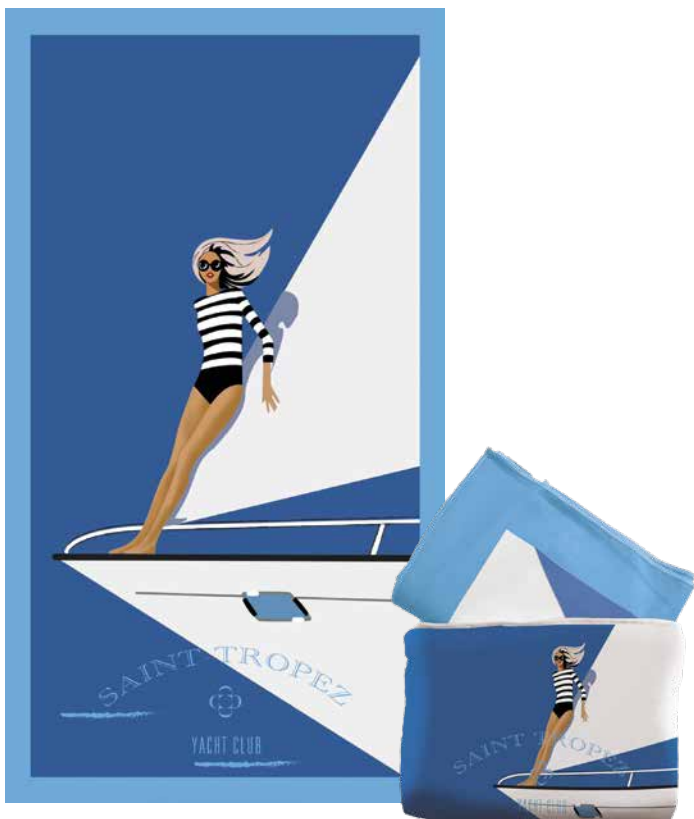

Variante Color: 03 cruise

100% poliestere - polyester

COLORS - beach towels

ACAPULCO
15 Tropici tropical

BIARRITZ
11 Oceano ocean

FORTE DEI MARMI
15 Azzurro light blue

SOUTH BEACH
12 Florida

COLORS - beach towels

ST. TROPEZ
11 Regata

SWIMMING POOL
15 Mare sea

VENICE
03 Surf

BOLINA
11 Regata

COLORS - beach towels

PHUKET
06 Smeraldo emerald

SAILING
05 Mare sea

TOP MODEL
03 Cruise

COLORS - beach bags

SOUTH BEACH
12 Florida

BIARRITZ
11 Oceano ocean

VENICE
03 Surf

SWIMMING POOL
15 Mare sea

ST. TROPEZ
11 Regata

ACAPULCO
15 Tropici tropical

FORTE DEI MARMI
15 Azzurro light blue