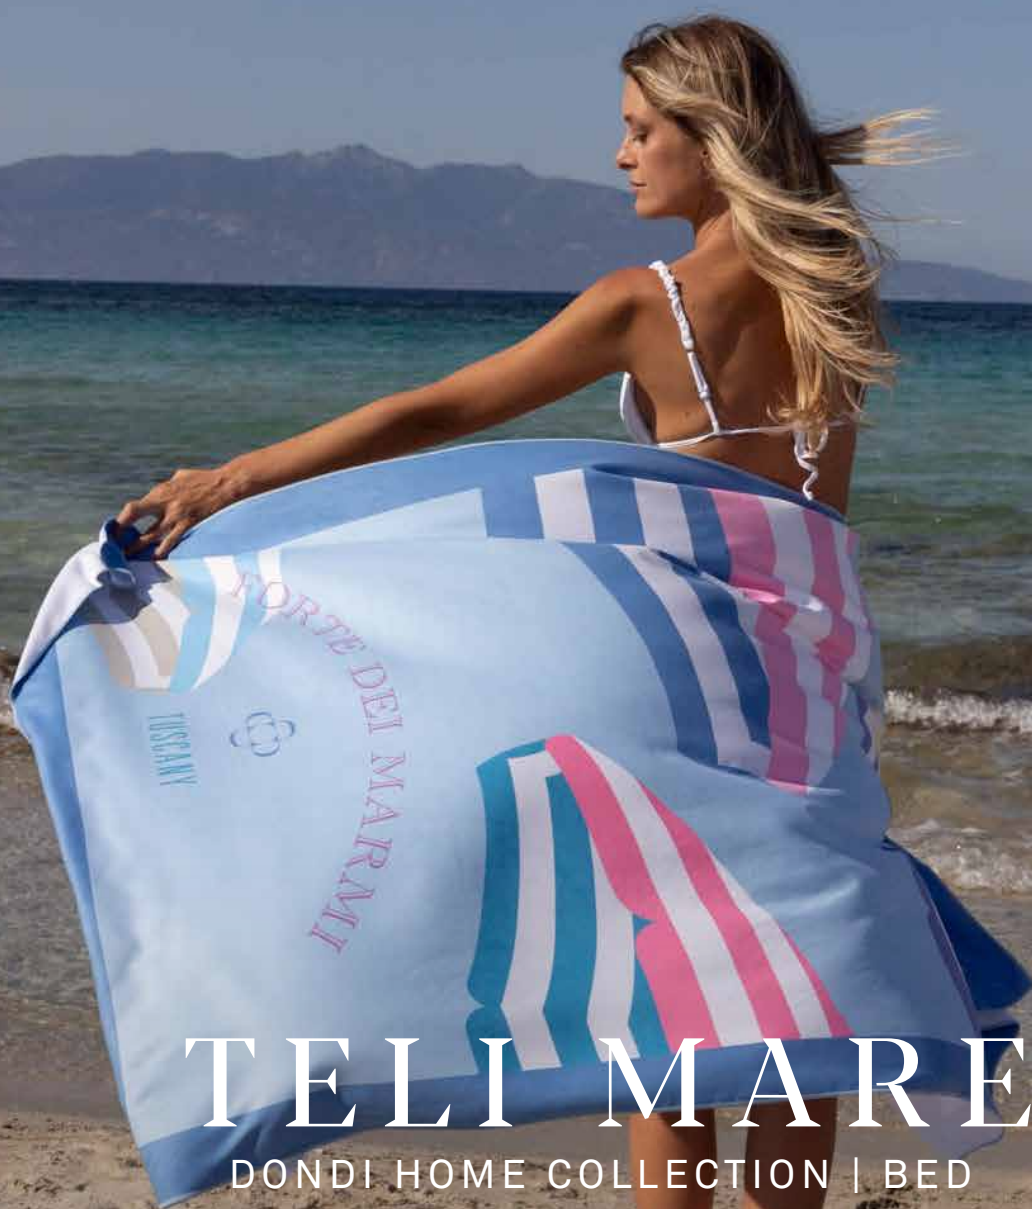

DONDI

HOME

TELI MARE

DONDI HOME COLLECTION | BED

CARTELLA COLORI - SWATCH CARD

09.09.24