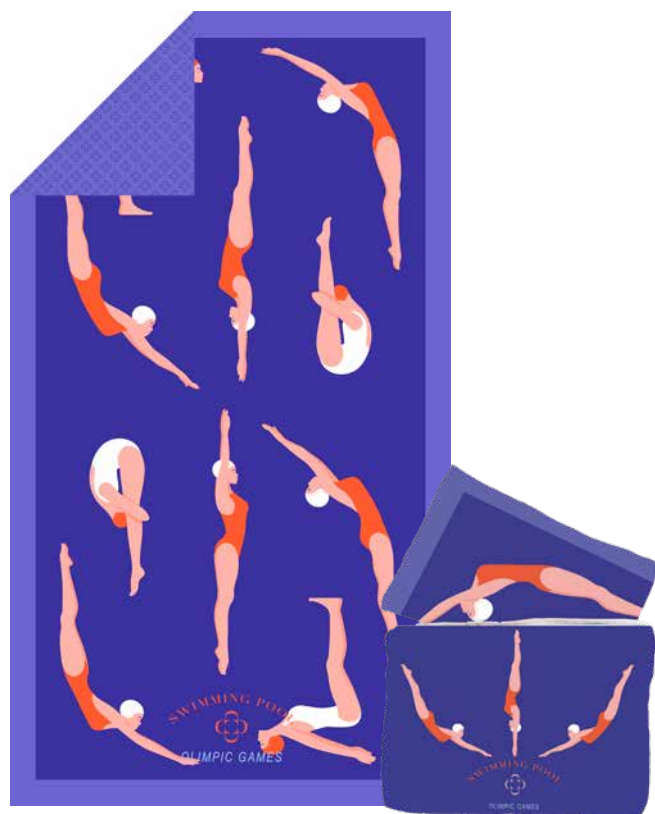

Variante Color: 03 cruise

100% poliestere - polyester

COLORS - beach towels

ACAPULCO
15 Tropici tropical

BIARRITZ
11 Oceano ocean

FORTE DEI MARMI
15 Azzurro light blue

SOUTH BEACH
12 Florida

COLORS - beach towels

ST. TROPEZ
11 Regata

SWIMMING POOL
15 Mare sea

VENICE
03 Surf

BOLINA
11 Regata

COLORS - beach towels

PHUKET
06 Smeraldo emerald

SAILING
05 Mare sea

TOP MODEL
03 Cruise