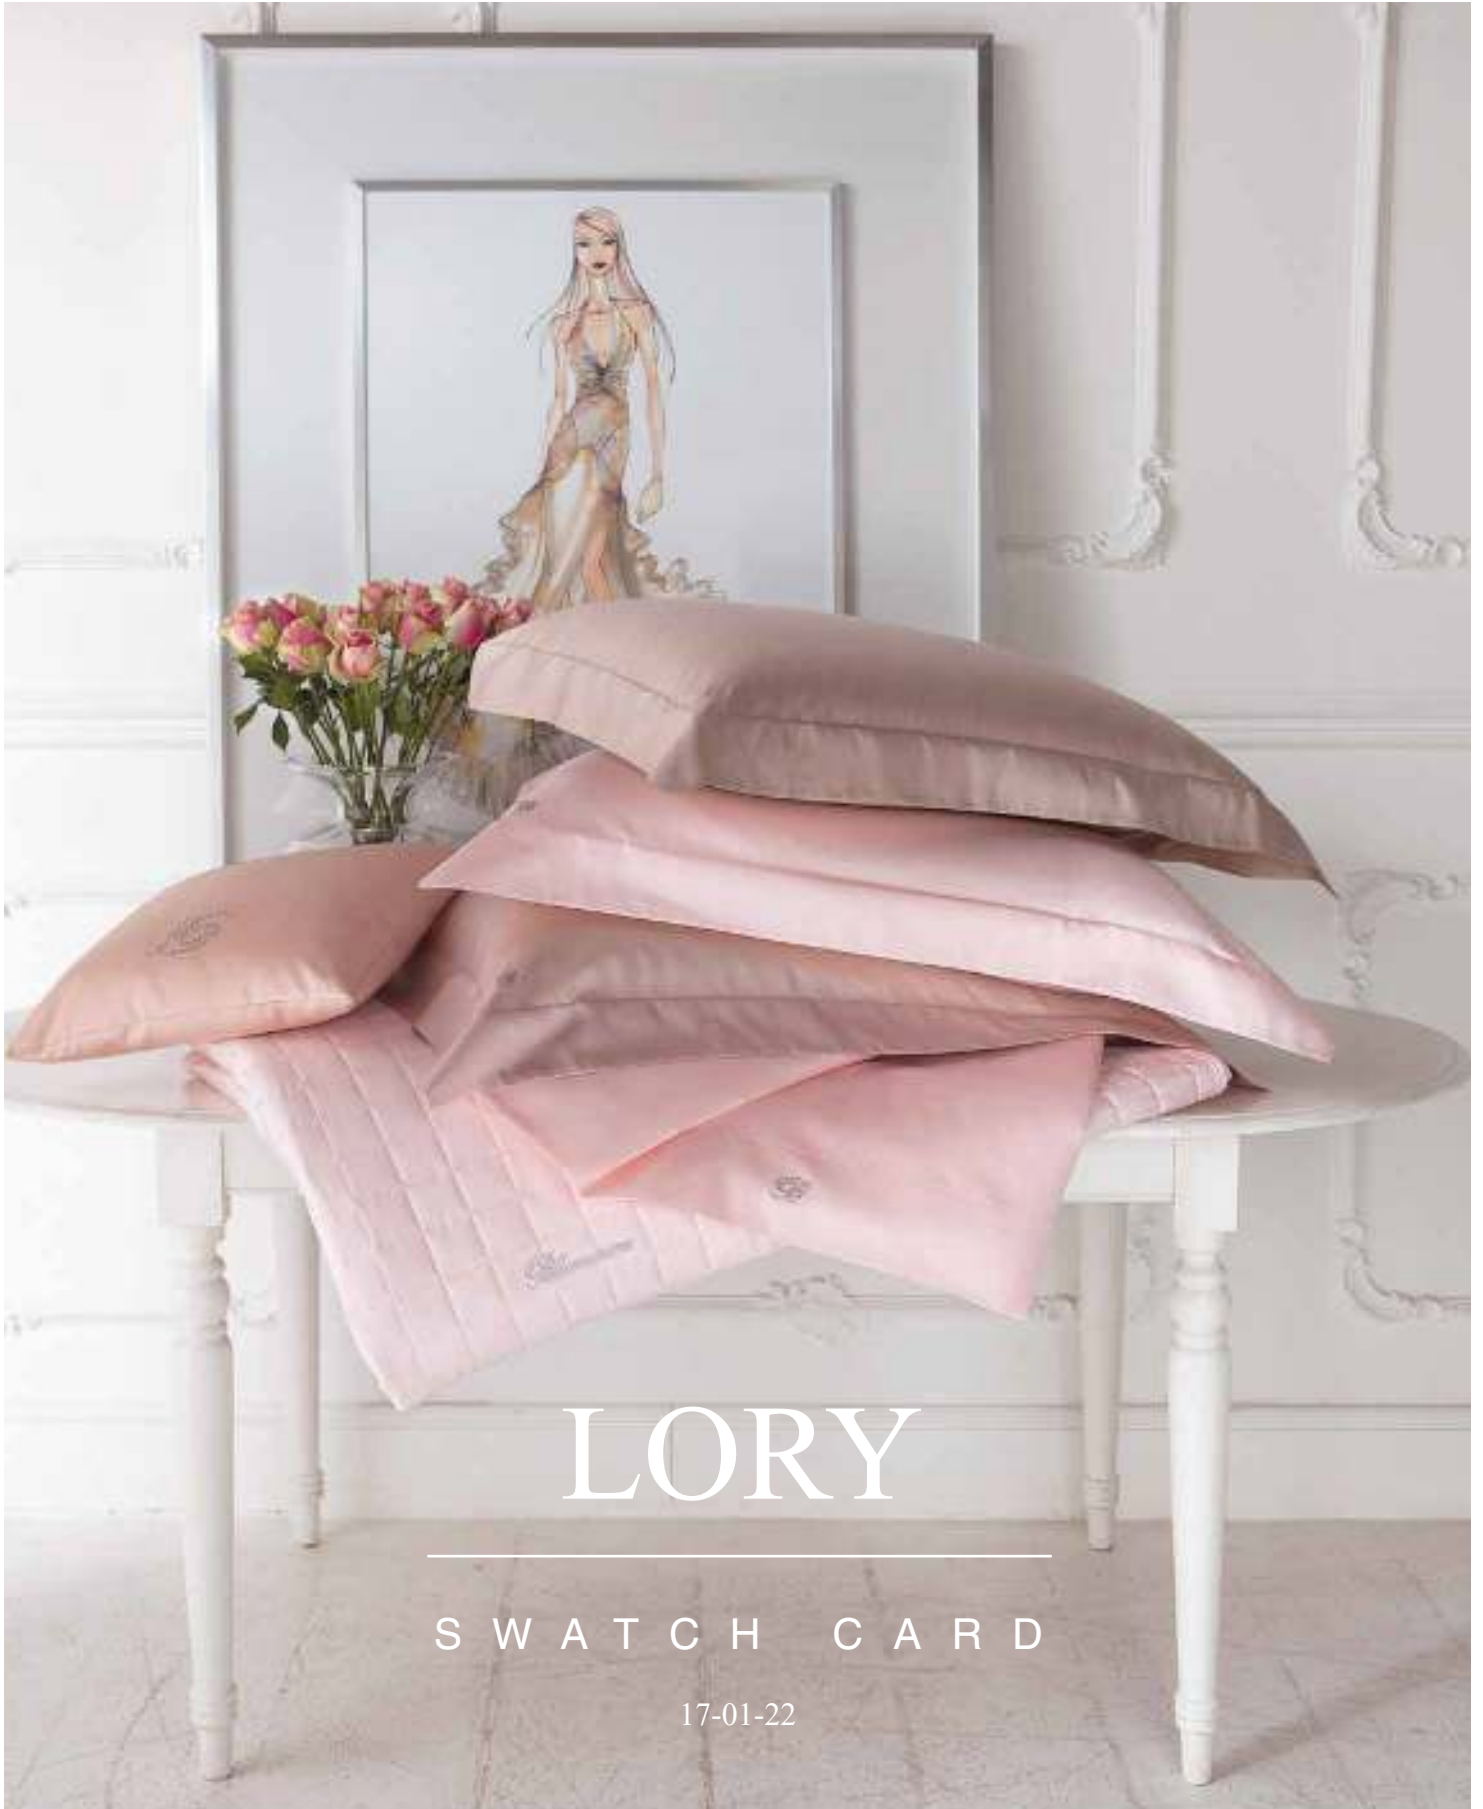

Blumarine

HOME COLLECTION

LORY

SWATCH CARD

17-01-22