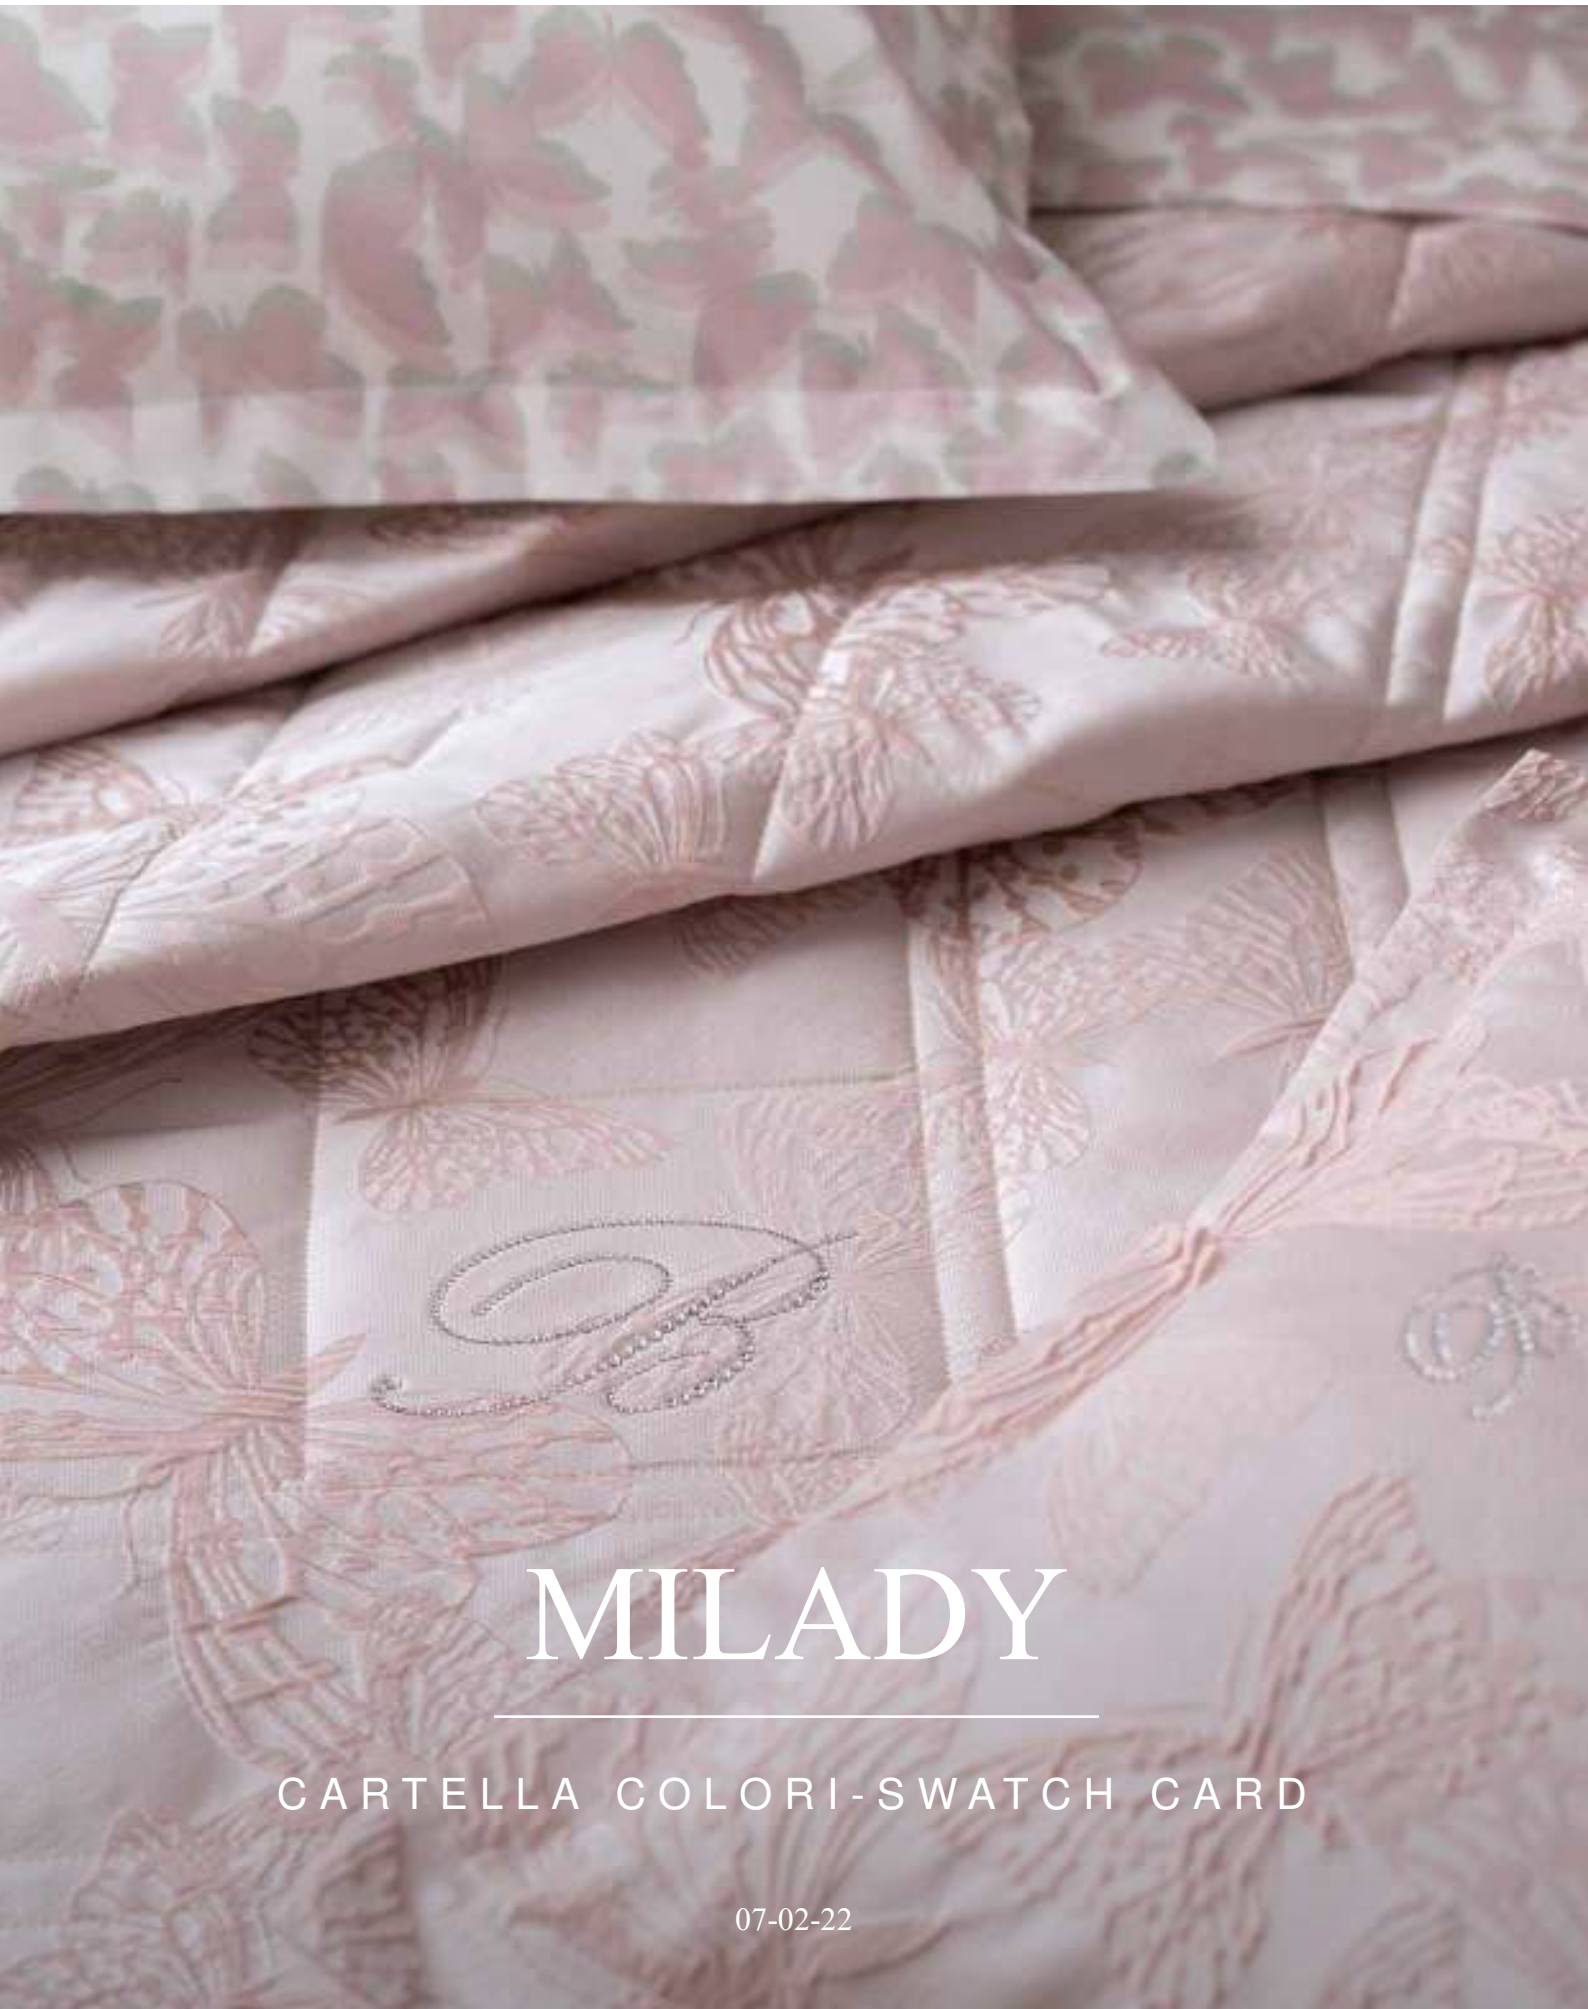

Blumarine

HOME COLLECTION

MILADY

CARTELLA COLORI-SWATCH CARD

07-02-22