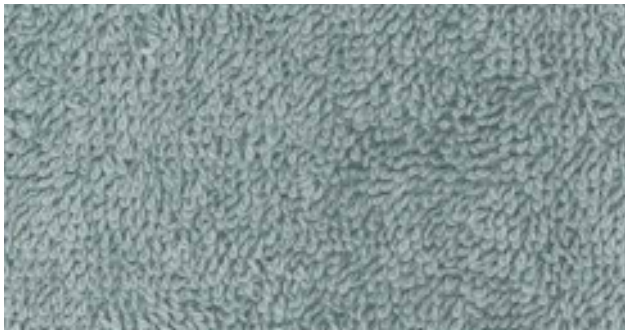

79796 4 pcs hand towels set

Color: 1 butter, 4 white

COLORS

3 Sky

10 Dove grey

11 Slate

8 Silver

4 White