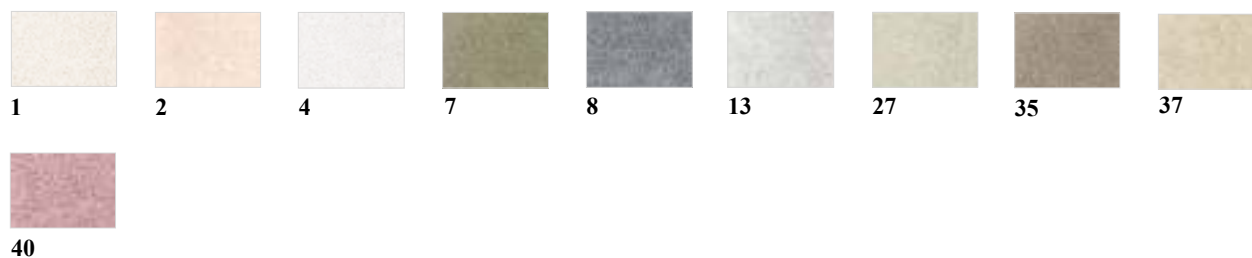

79331 Bath rug 100x60 cm

Composition: 100% highly absorbent cotton 1200 g/sqm

79200 Bathrobe with hood S

79201 Bathrobe with hood M

79202 Bathrobe with hood L

Composition: 100% highly absorbent cotton 450 g/sqm