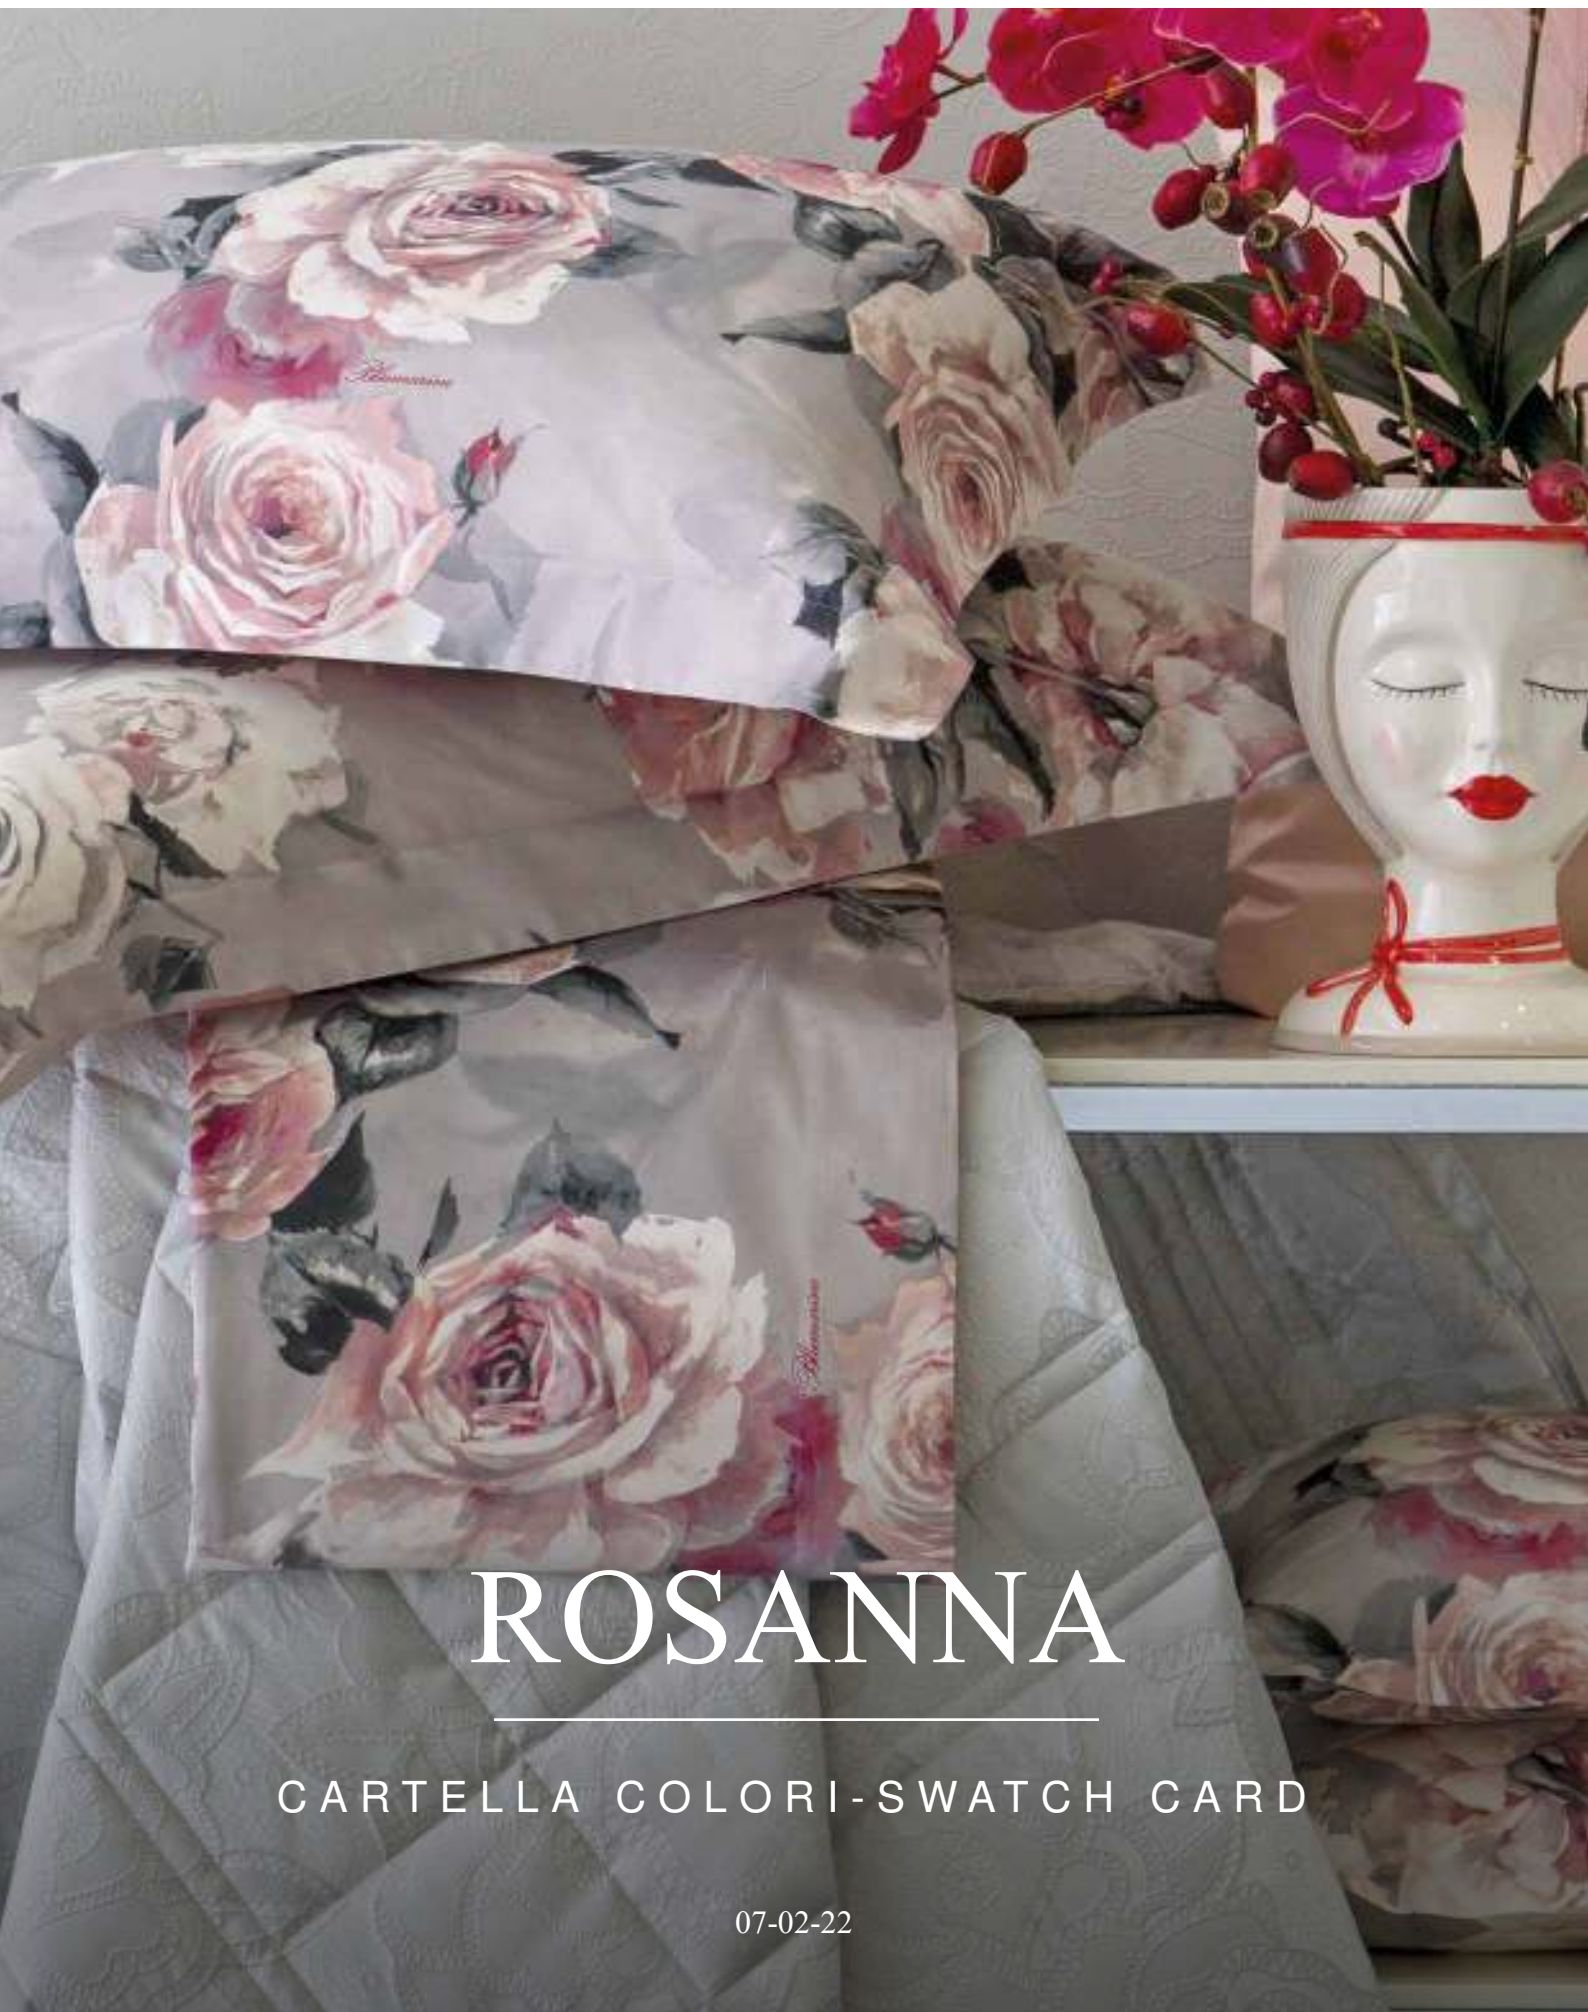

Blumarine

HOME COLLECTION

ROSANNA

CARTELLA COLORI-SWATCH CARD

07-02-22