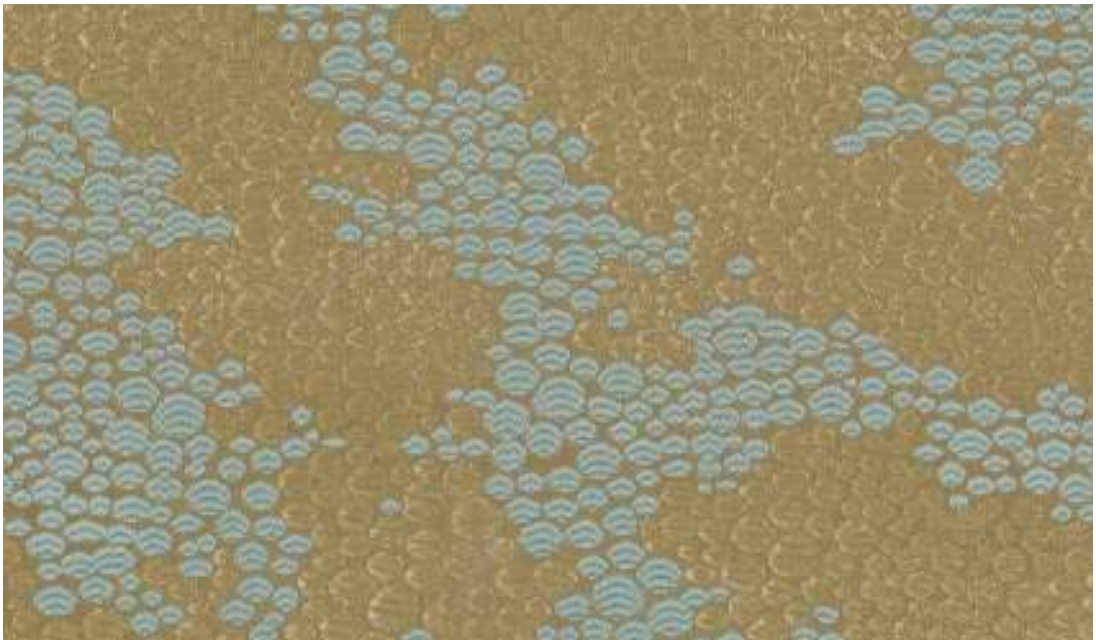

COLORS

64 Stone blue