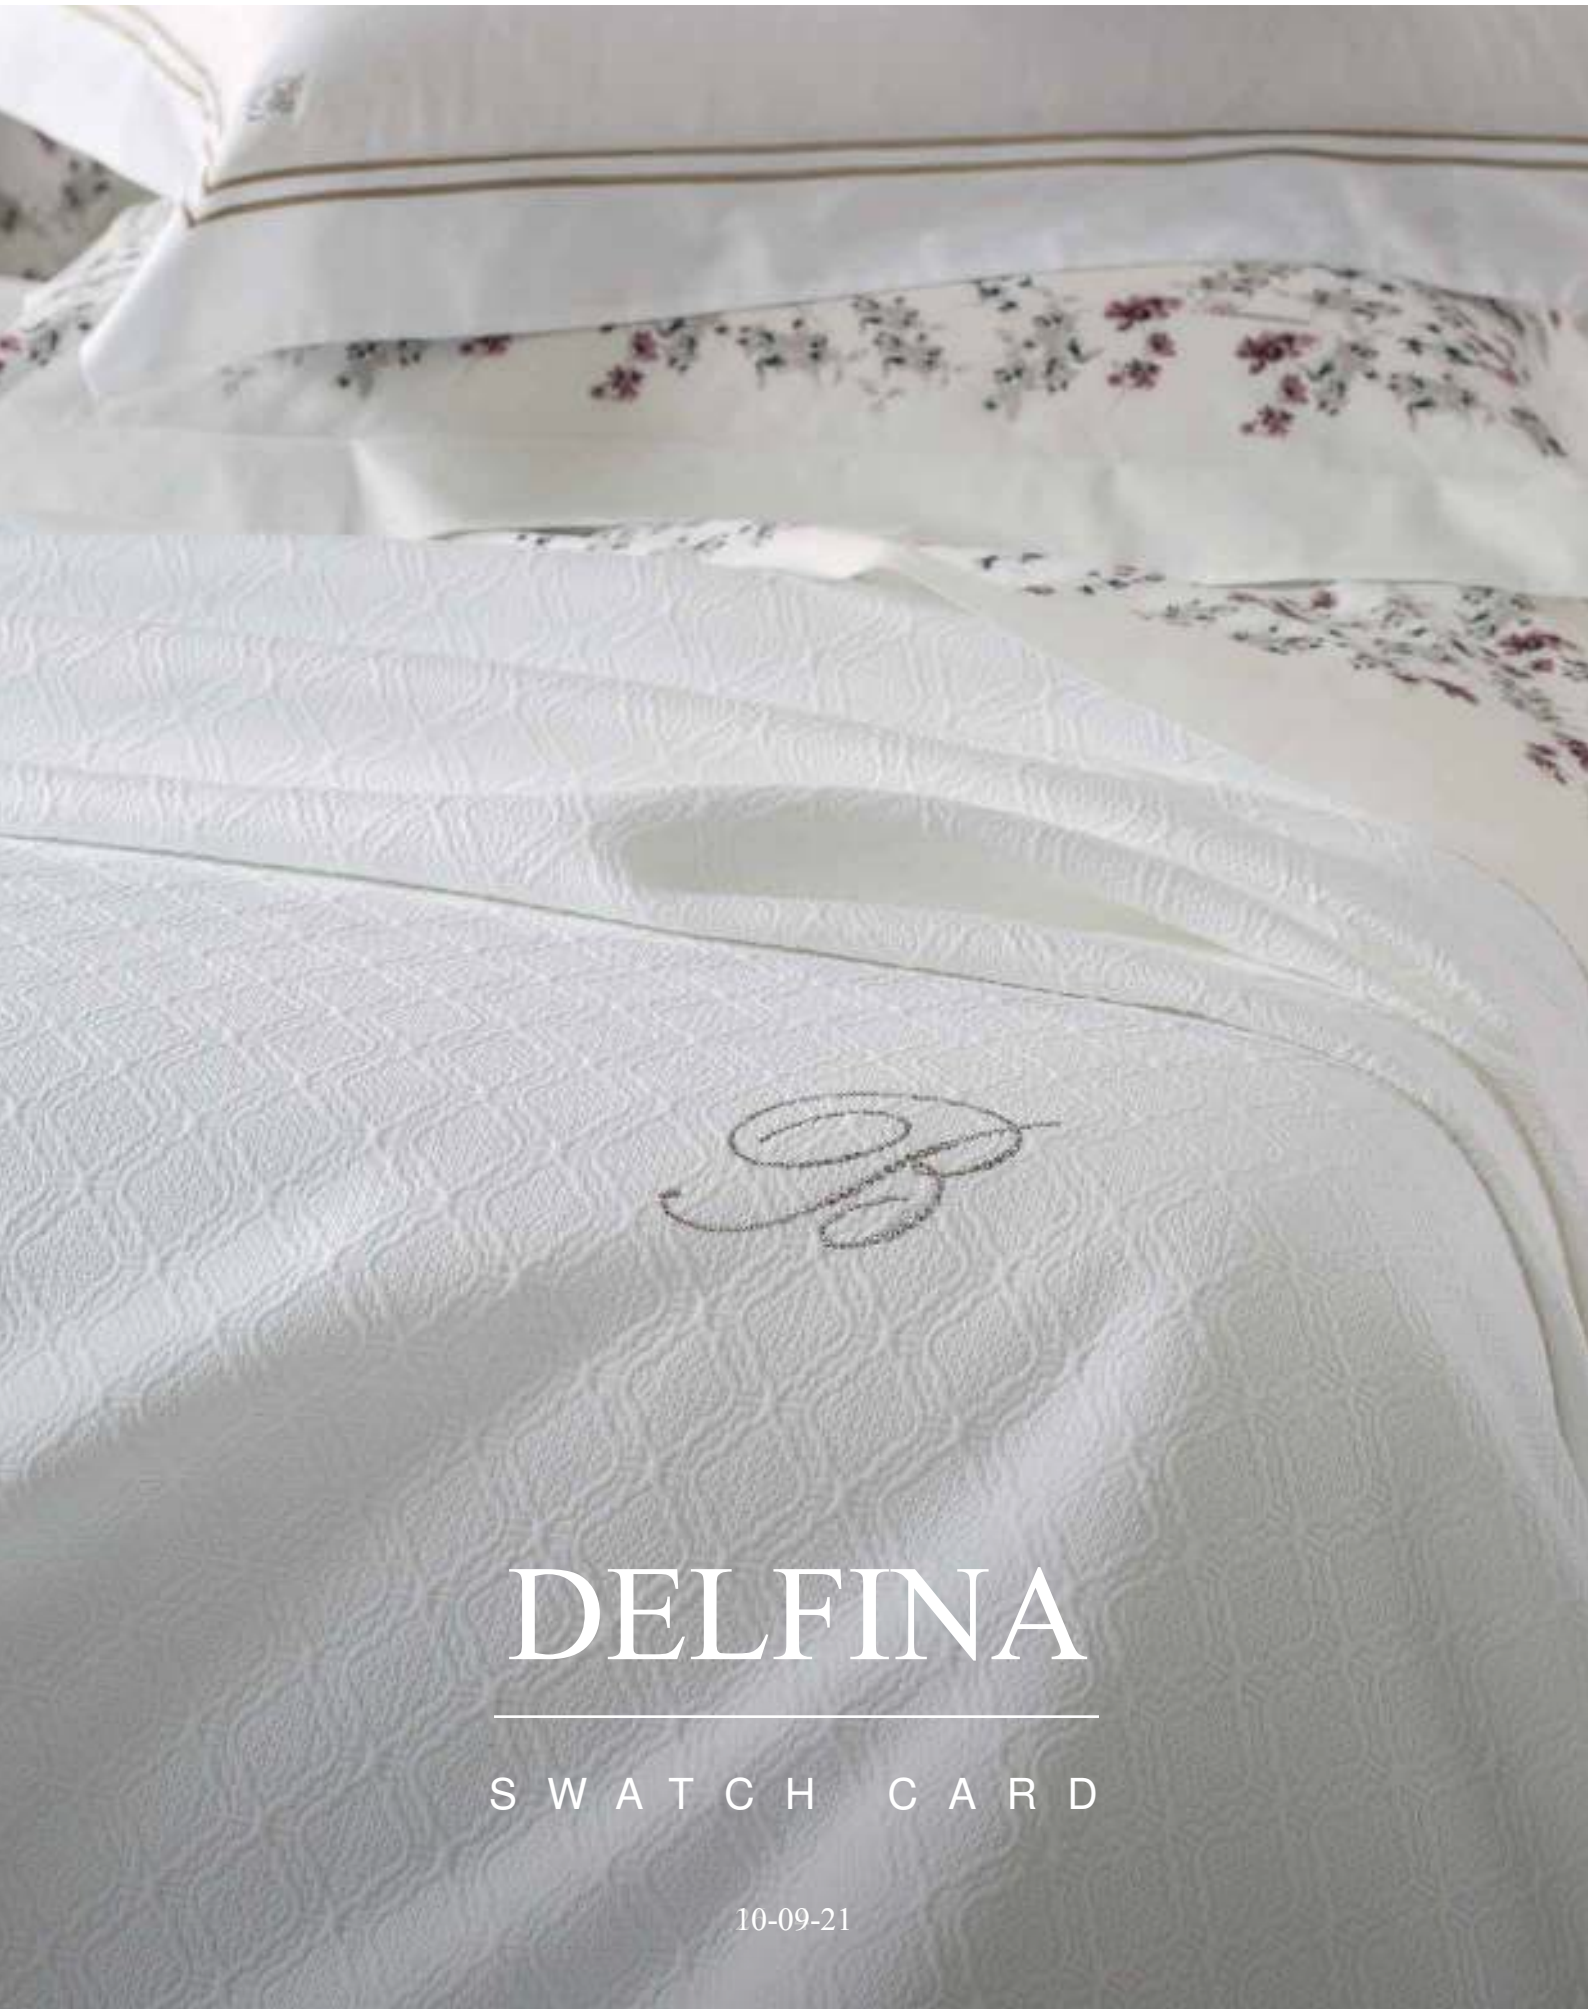

Blumarine
HOME COLLECTION

DELFINA

SWATCH CARD

10-09-21