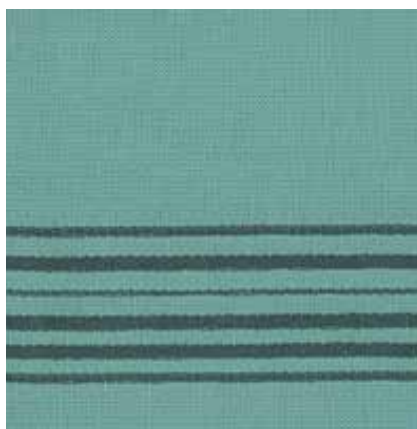

# COLORS

04 Bianco white

09 Astice lobster

10 Corda rope

11 Smeraldo emerald

15 Fucsia fuchsia

16 Blu blue