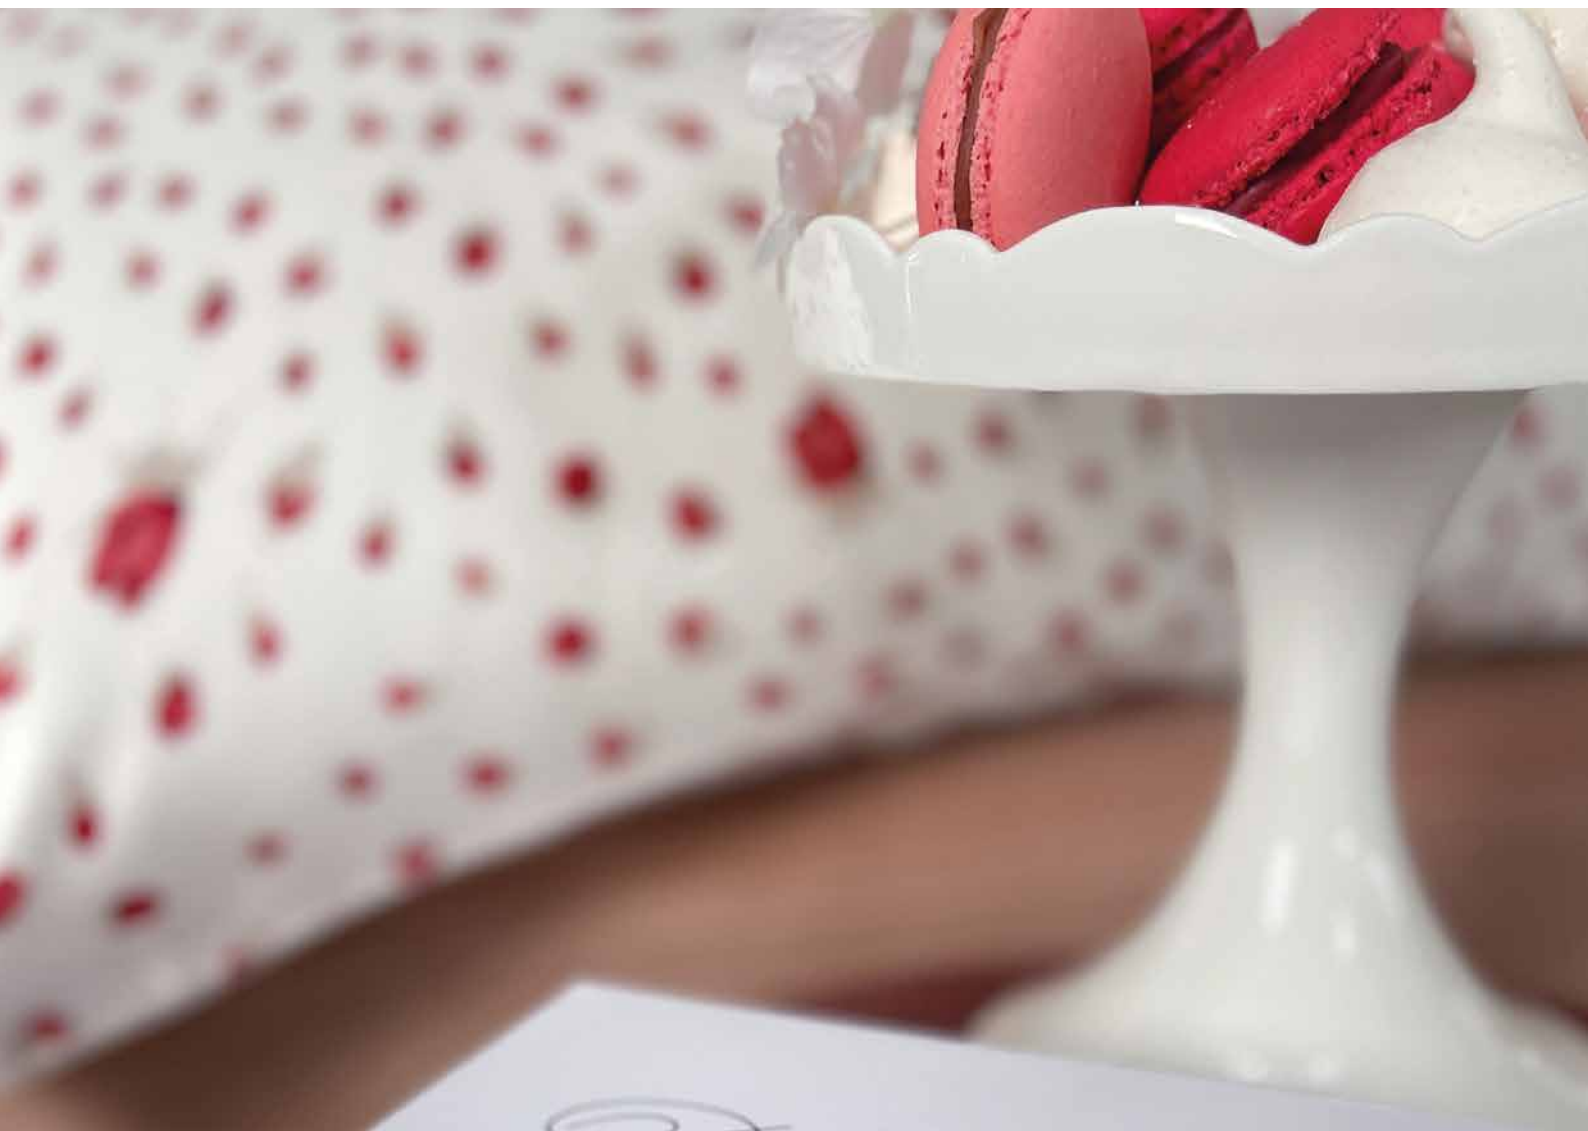

Blumarine

HOME COLLECTION

Blumarine
HOME COLLECTION
FEDERA IN PURA SETA
Pure Silk Pillowcase

SOGNO

CARTELLA COLORI-SWATCH CARD

14-10-24