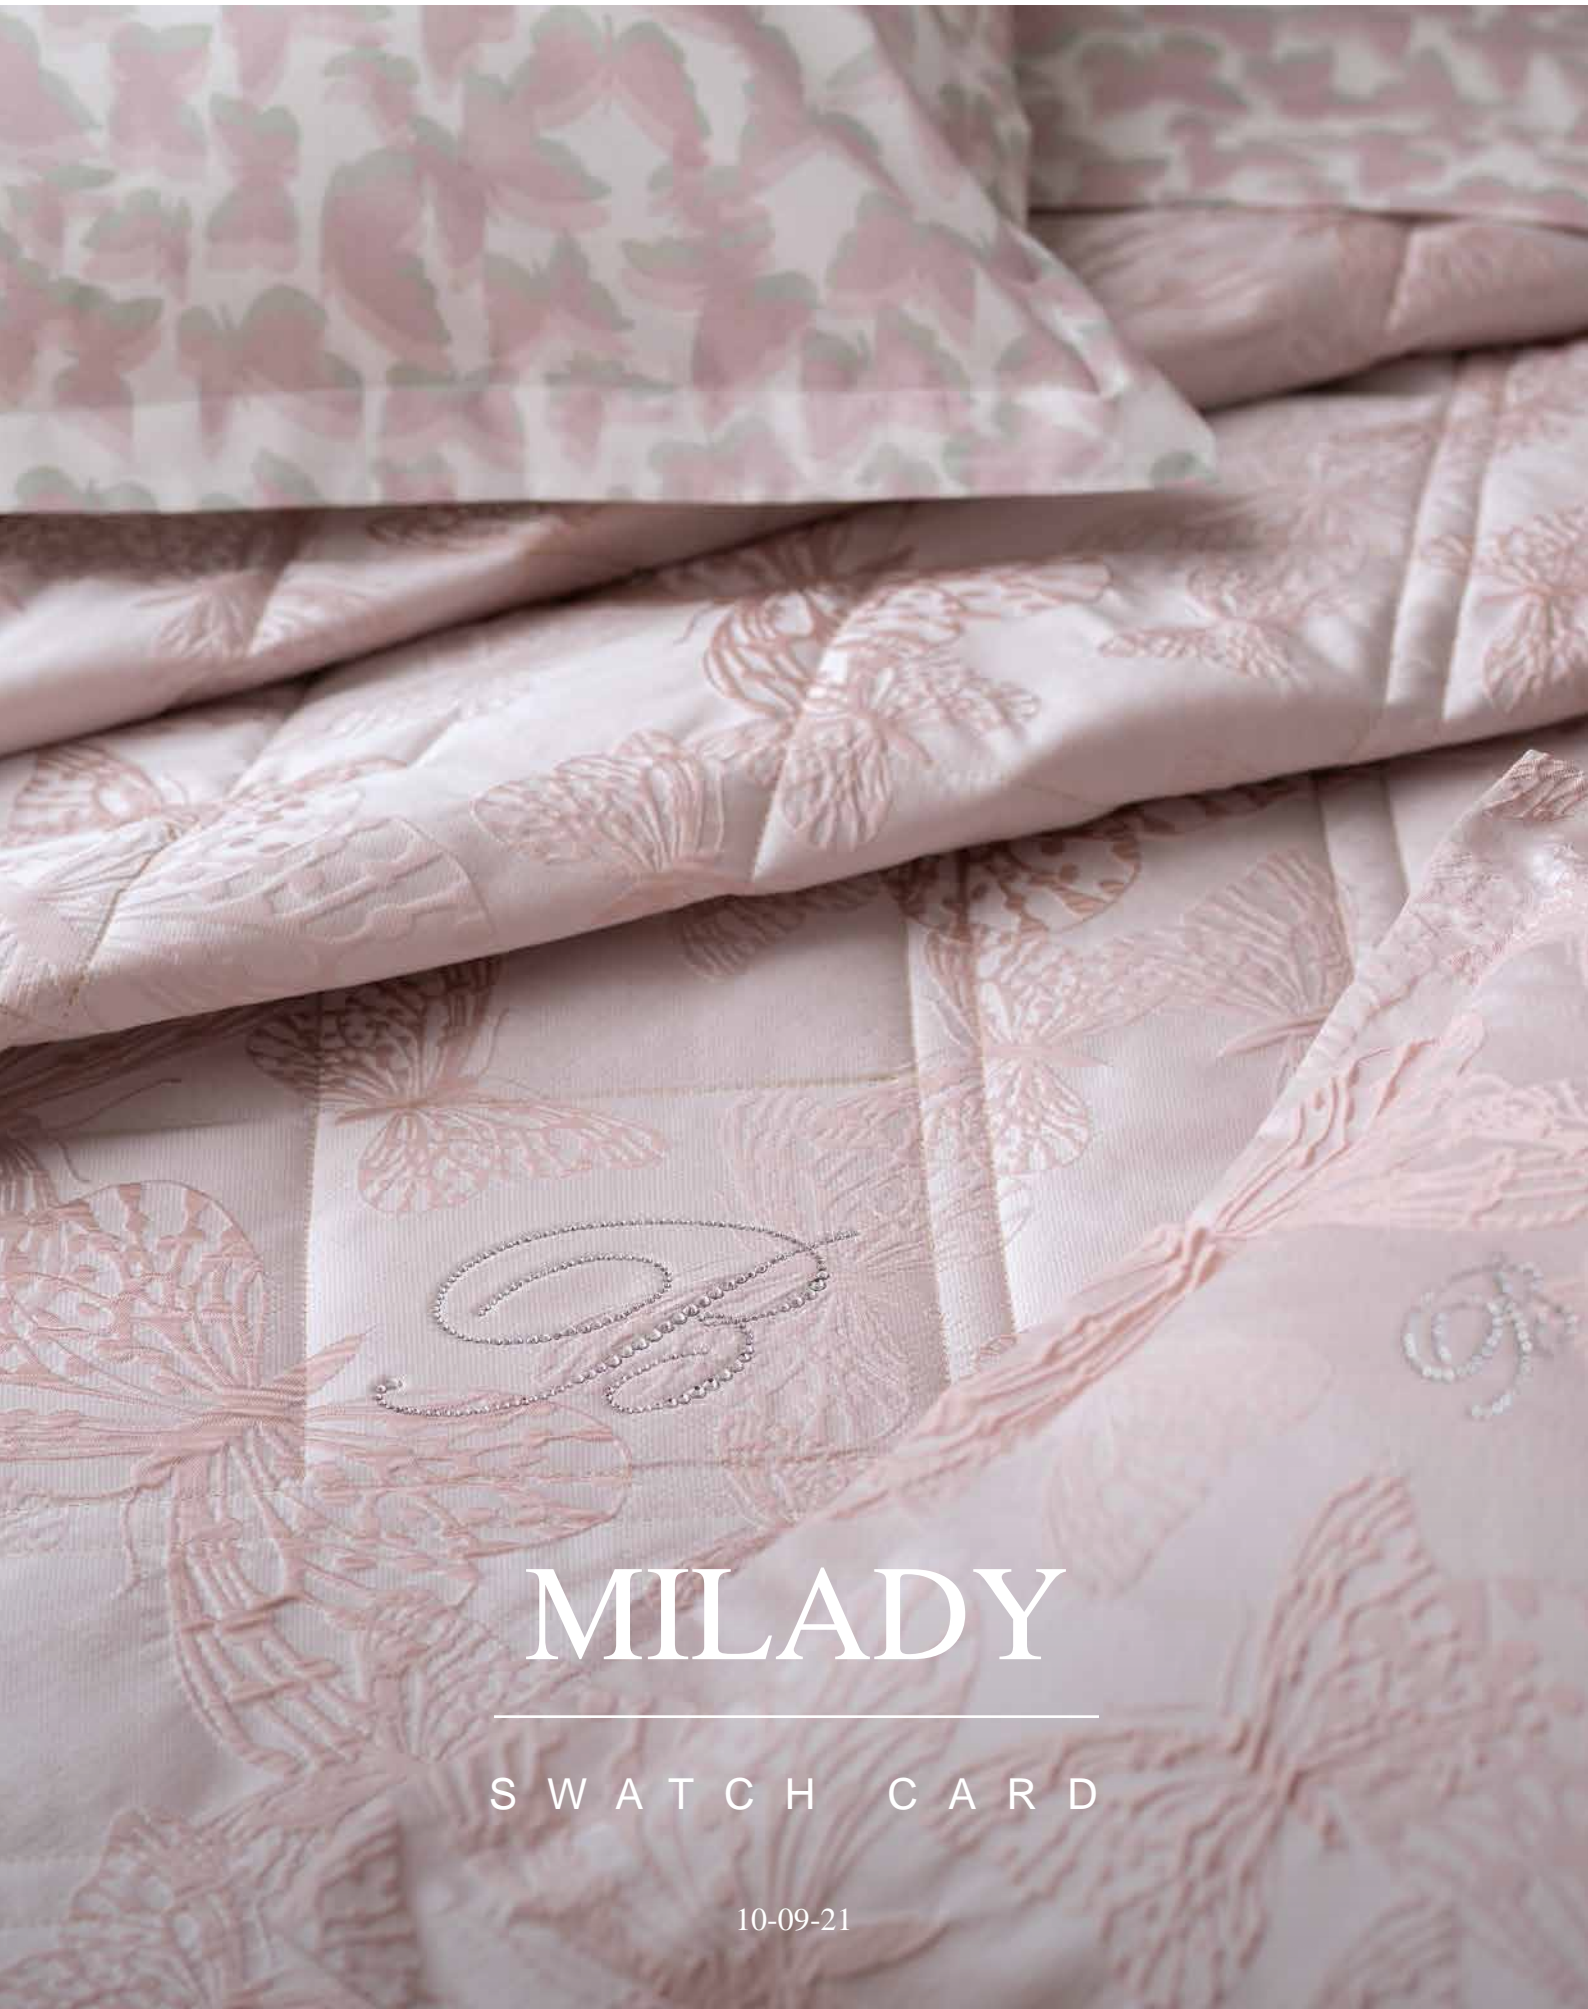

Blumarine

HOME COLLECTION

MILADY

SWATCH CARD

10-09-21