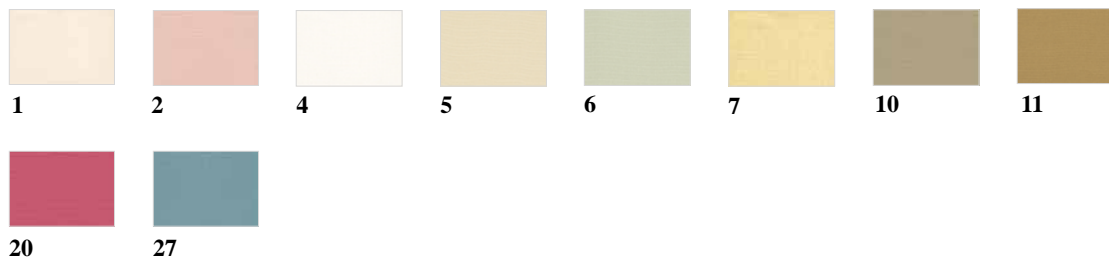

14879 Fabric by meter h. cm 310 - 100% polyester

Articles with crystals

MADE IN ITALY PRODUCTS