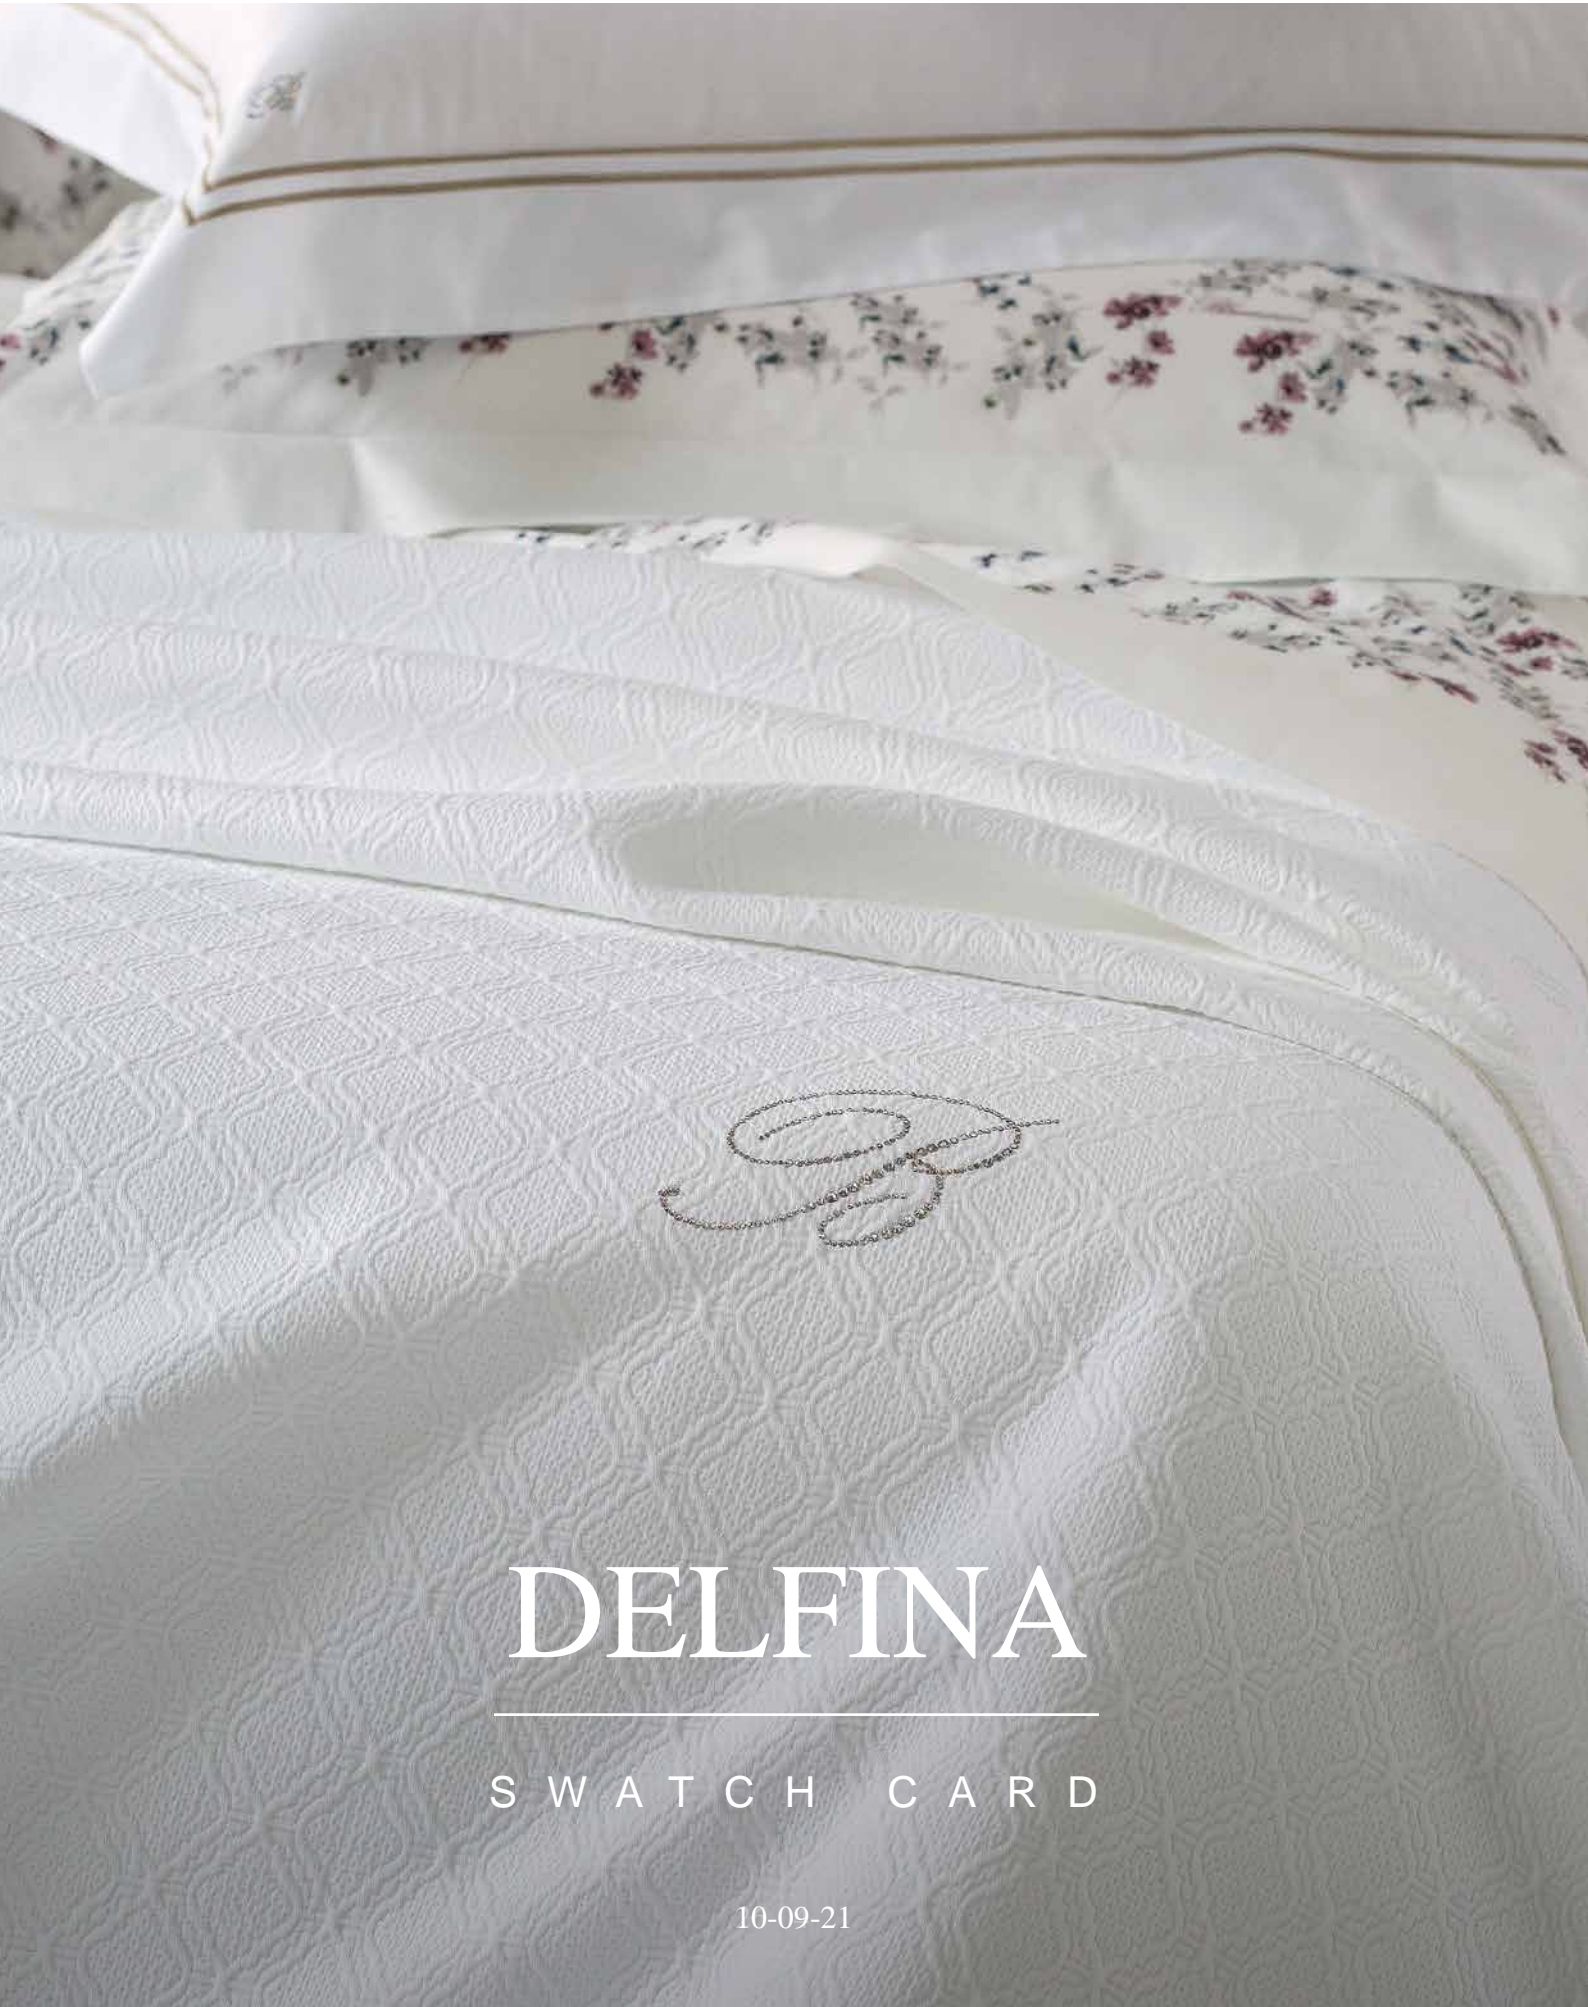

Blumarine

HOME COLLECTION

DELFINA

SWATCH CARD

10-09-21