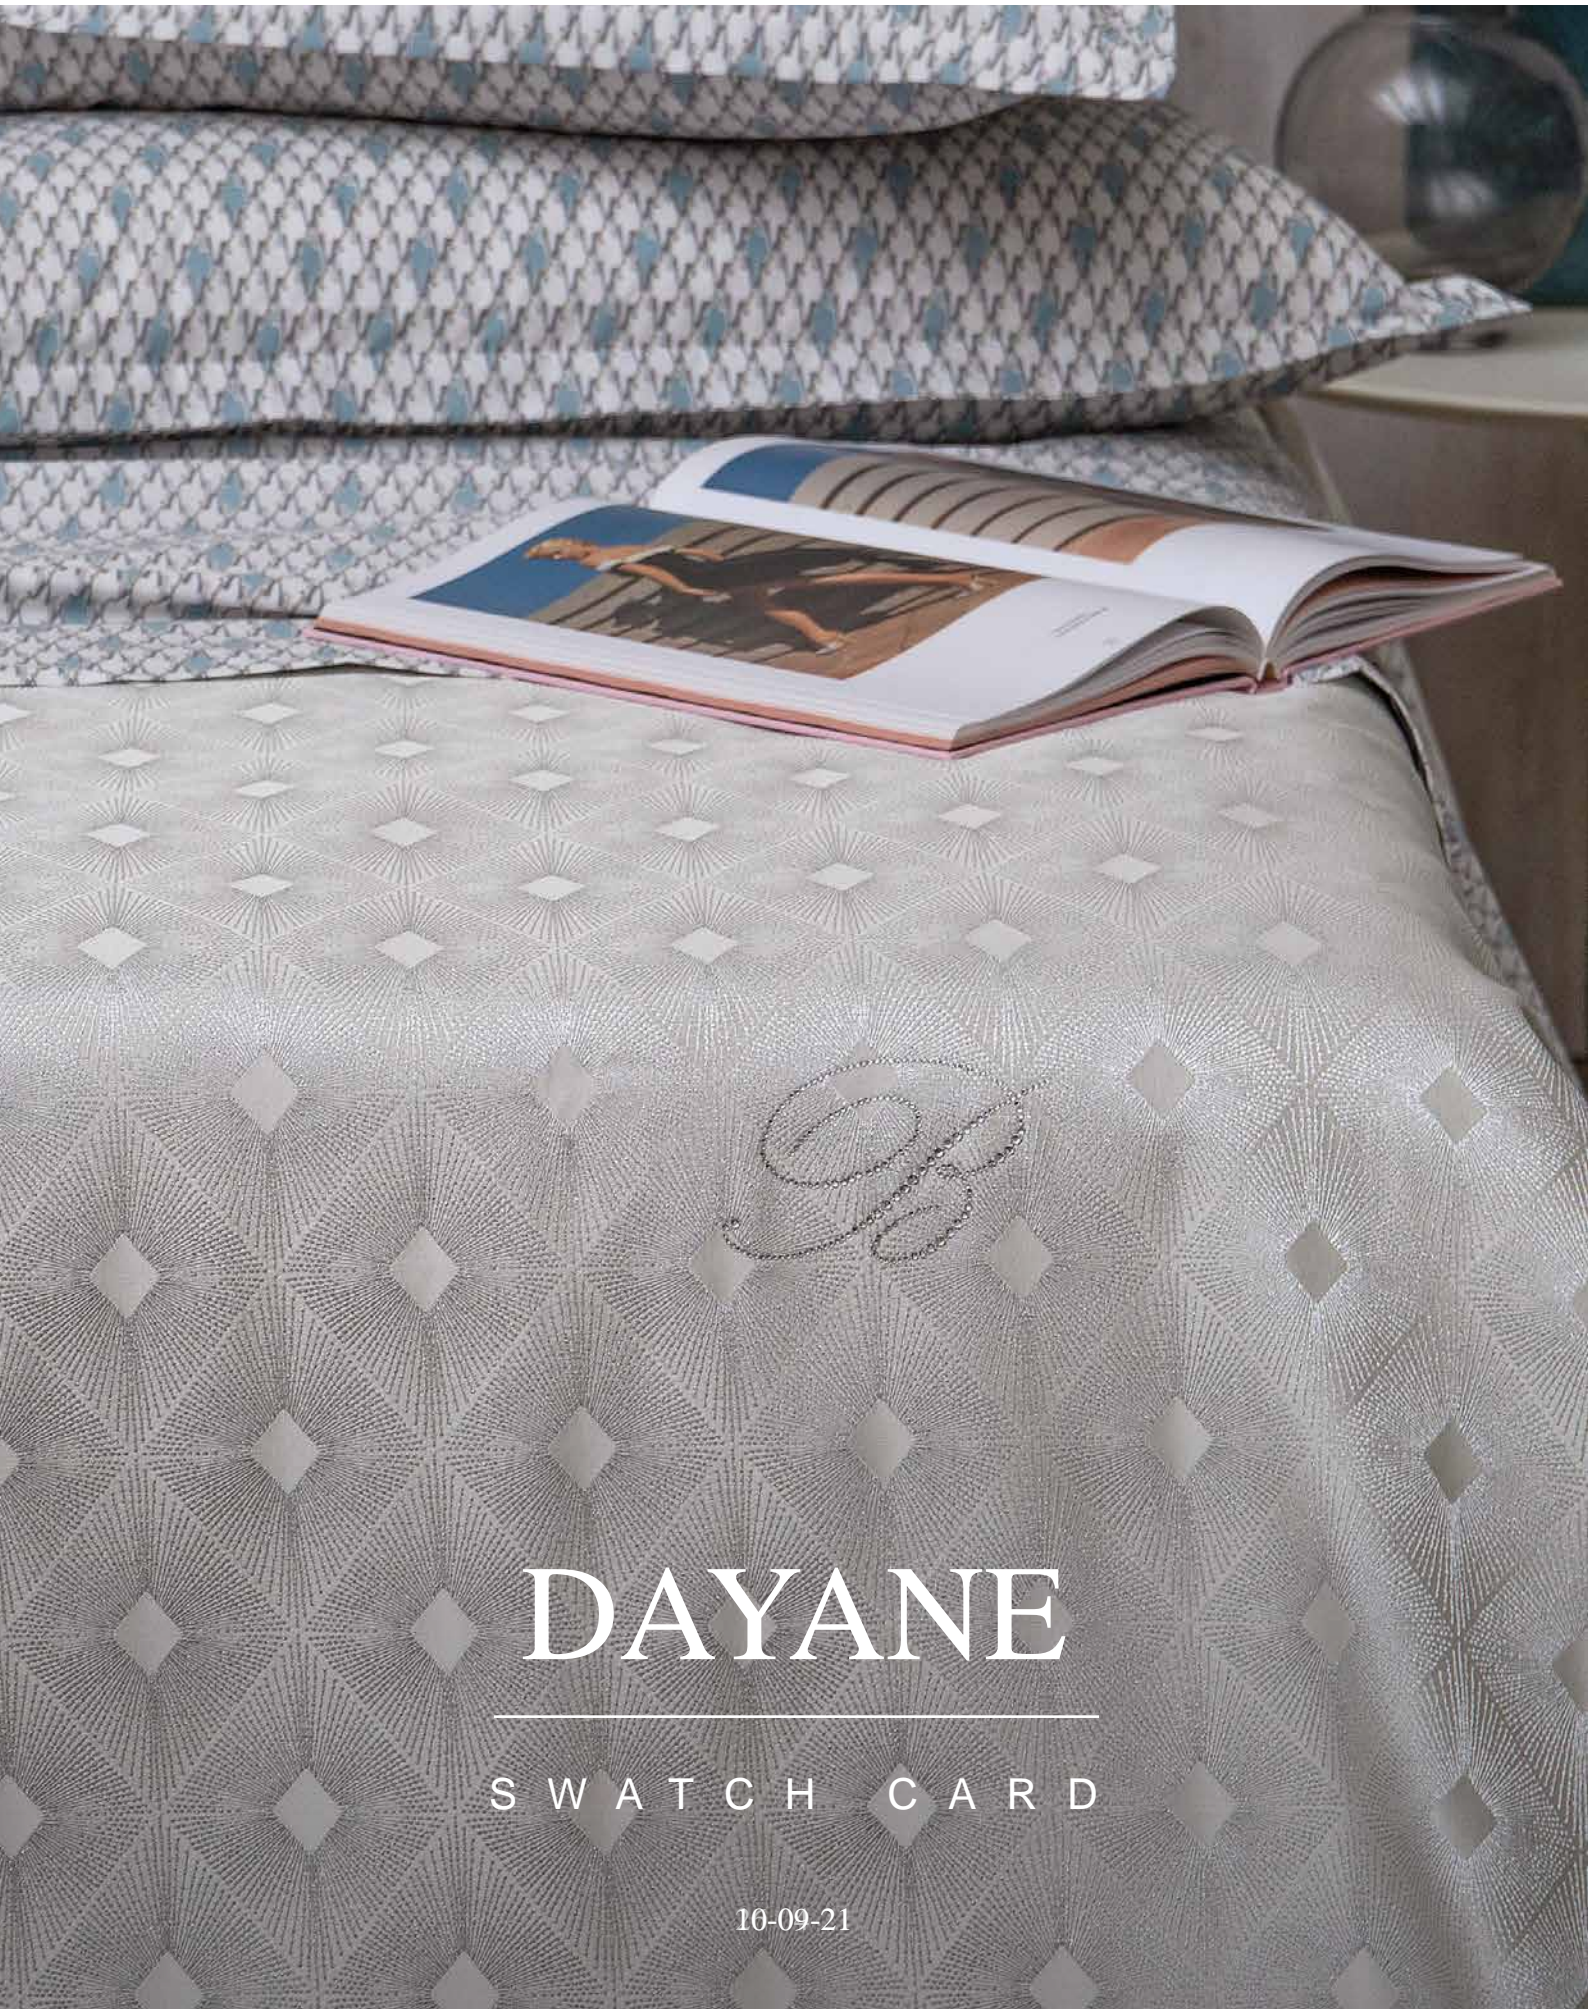

Blumarine

HOME COLLECTION

DAYANE

SWATCH CARD

10-09-21