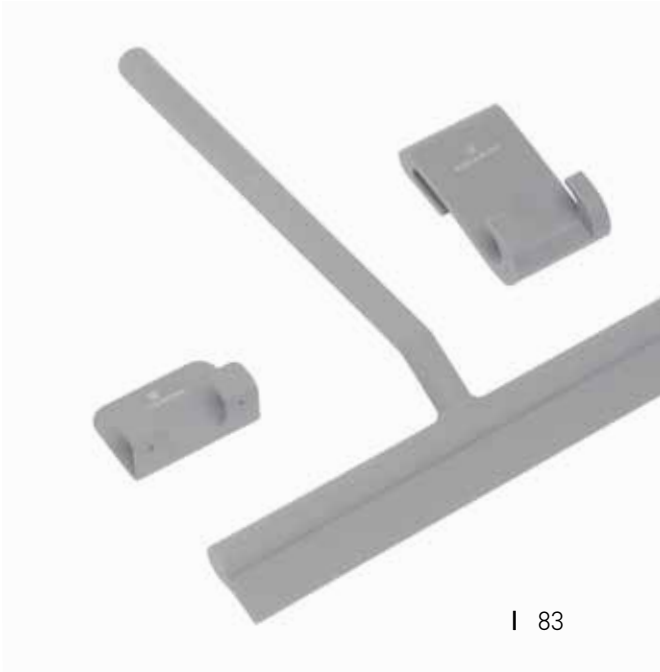

ARVID

Metal
Silicone
Matt coated

Bathroom wiper large	125x26x3 cm	ARVBWL
Bathroom wiper	30x25x3,5 cm	ARVBWM

Wall mounting system for both tiles and shower glass door and panels included.
Bracket for tile mount includes a 3M self-adhesive strip

09 Black
Wall mounted