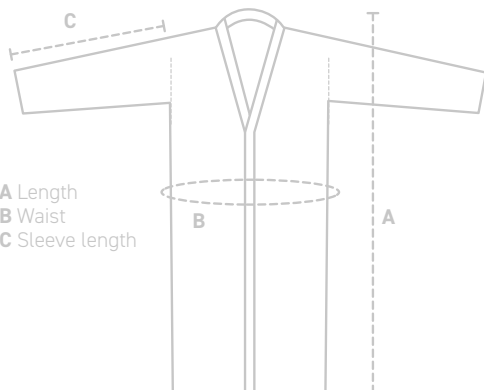

420 gr/m2

Cotton Egypt Association certified
Ökotex standard 100 certified

Bathrobe	Small	LONBGS
Bathrobe	Medium	LONBGM
Bathrobe	Large	LONBGL
Bathrobe	Extra large	LONBGX

A LENGTH small 115cm / medium 115cm /
large 115cm / extra large 115cm

B WAIST small 134cm / medium 138cm /
large 142cm / extra large 148cm

C SLEEVE LENGTH small 63cm / medium 64cm /
large 65cm / extra large 66cm

• New color(s):
180 Cameo

180 Cameo

87 Dusty pink

806 Birch

293 Thyme