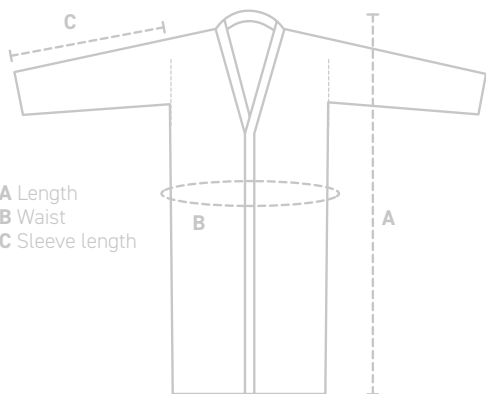

MYA

100% Polyester Fleece

280 gr/m²

Bathrobe	Small	MYABGS
Bathrobe	Medium	MYABGM
Bathrobe	Large	MYABGL
Bathrobe	Extra large	MYABGX

A LENGTH small 112cm / medium 114cm / large 116cm / extra large 118cm

B WAIST small 125cm / medium 130cm / large 135cm / extra large 140cm

C SLEEVE LENGTH small 60cm / medium 61,5cm / large 63cm / extra large 64,5cm

A Length
B Waist
C Sleeve length