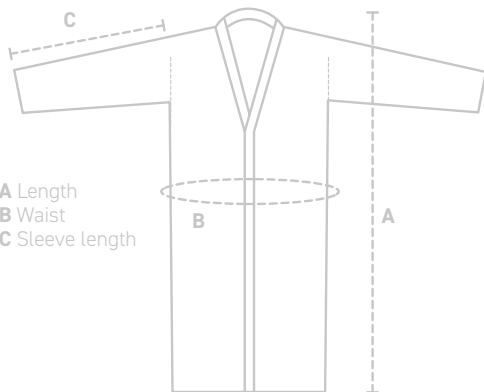

BATHROBES

MYA

MYA

100% Polyester Fleece

280 gr/m²

Bathrobe	Small	MYABGS
Bathrobe	Medium	MYABGM
Bathrobe	Large	MYABGL
Bathrobe	Extra large	MYABGX

A LENGTH small 112cm / medium 114cm / large 116cm / extra large 118cm

B WAIST small 125cm / medium 130cm / large 135cm / extra large 140cm

C SLEEVE LENGTH small 60cm / medium 61,5cm / large 63cm / extra large 64,5cm

10 Ivory