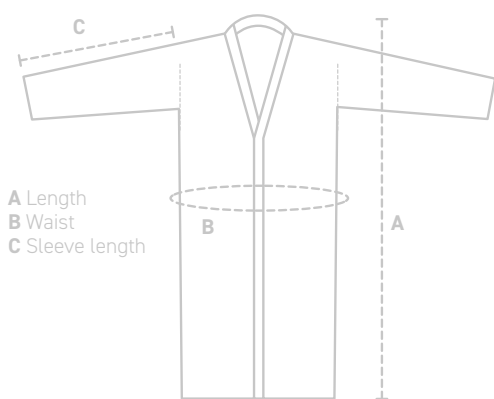

B WAIST small 134cm / medium 138cm /
large 142cm / extra large 148cm

C SLEEVE LENGTH small 63cm / medium 64cm /
large 65cm / extra large 66cm

• New color(s):
180 Cameo

180 Cameo

87 Dusty pink

806 Birch

293 Thyme

B WAIST small 122cm / medium 126cm / large 128cm / extra large 132cm

C SLEEVE LENGTH small 65cm / medium 65cm / large 65cm / extra large 65cm

Organic
Certified by
Control Union
CU 1005907

43 White

806 Birch