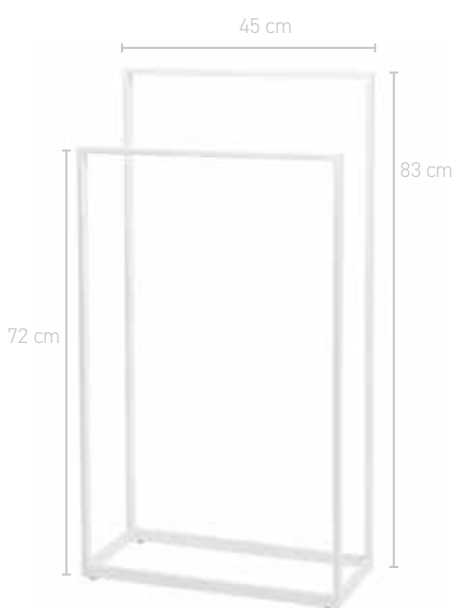

YURI

Metal
Rectangular tube

Towel holder   45x20x83 cm   YURTLH

43 White
Matte coated