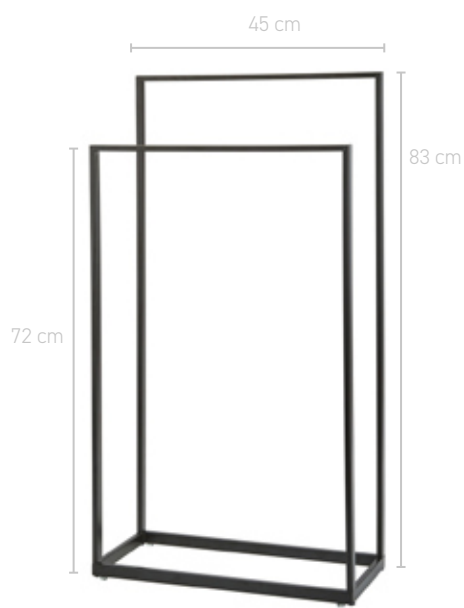

09 Black
Matte coated