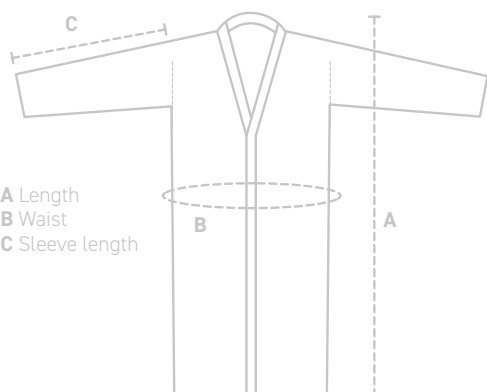

VIGGO

100% Organic cotton
Waffle piqué

280 gr/m²

Bathrobe	Small	VIGBGS
Bathrobe	Medium	VIGBGM
Bathrobe	Large	VIGBGL
Bathrobe	Extra large	VIGBGX

A LENGTH small 112cm / medium 114cm / large 116cm / extra large 118cm

B WAIST small 120cm / medium 126cm / large 132cm / extra large 138cm

C SLEEVE LENGTH small 62cm / medium 66cm / large 67cm / extra large 68cm

Organic
Certified by
Control Union
CU 1005907

• New color(s):
180 Cameo