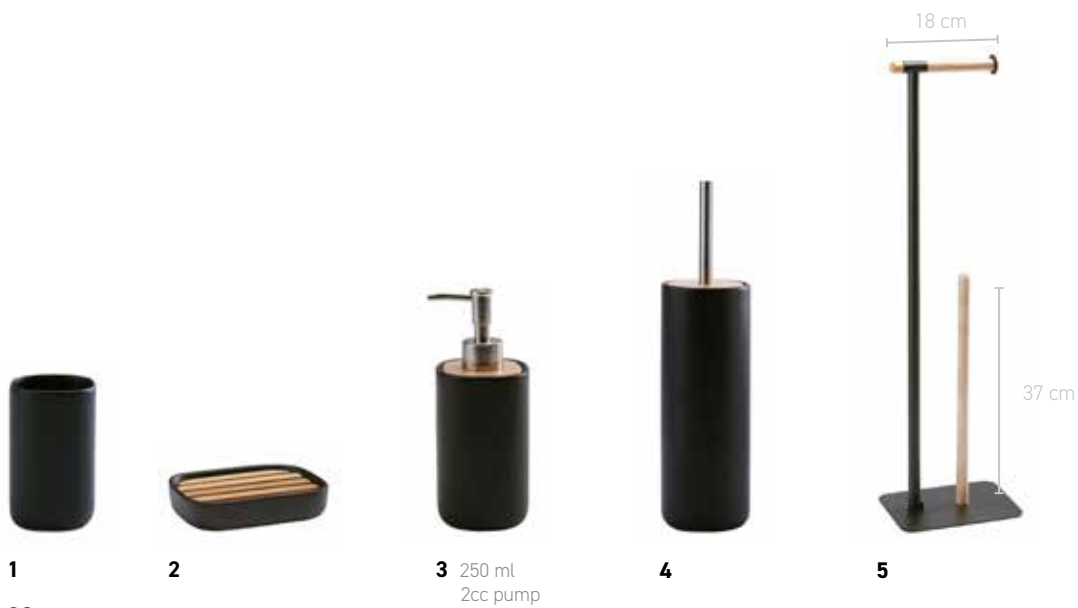

OSCAR

Earthenware
Beech wood
Zinc alloy
Stainless steel #304

Spare toilet paper holder :
Metal
Beech wood
Powder coated

1. Toothbrush holder	7x7x11 cm	OSCTUM
2. Soap dish	13x9x2,5 cm	OSCDI
3. Soap dispenser	7,5x7,5x17,5 cm	OSCDIS
4. Toilet brush holder	10x10x39,5 cm	OSCBHR
5. Spare toilet paper holder	20x15x71,5 cm	OSCRXH

09 Black