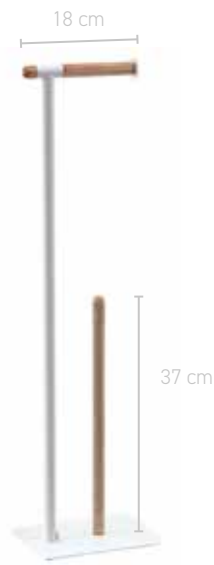

UNIQUE
PIECE
HAND
CRAFTED

Side table ø 35x50 cm NERTAM

195 Alba

09 Black

OSCAR

Metal
Powder coated
Beechwood

Toilet paper holder 20x15x71,5 cm OSCRXH

43 White