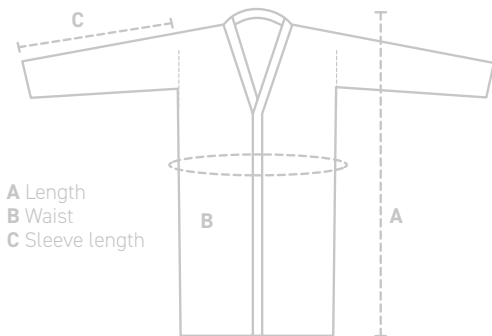

Bathrobe	Small	VIGSGS
Bathrobe	Medium	VIGSGM
Bathrobe	Large	VIGSGL
Bathrobe	Extra large	VIGSGX

A LENGTH small 97cm / medium 99cm / large 101cm / extra large 103cm

B WAIST small 120cm / medium 126cm / large 132cm / extra large 138cm

C SLEEVE LENGTH small 62cm / medium 66cm / large 67cm / extra large 68cm

Organic
Certified by
Control Union
CU 1005907

806 Birch

15 Beige

87 Dusty pink

293 Thyme

916 Ice

MYA