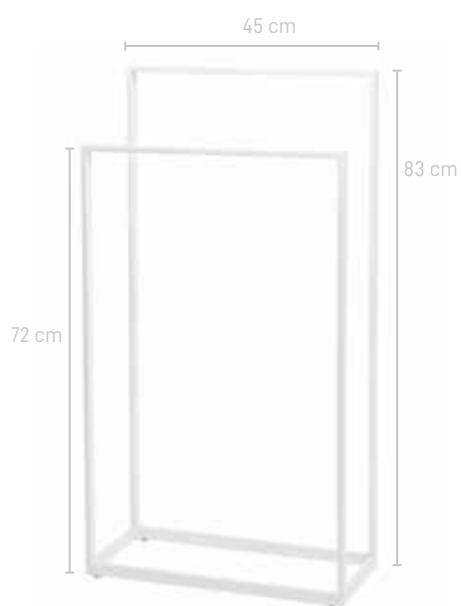

Metal  
Powder coated  
Beechwood

Spare toilet paper holder 20x15x71,5 cm OSCRXH

**43** White

**09** Black

**YURI**

Metal  
Rectangular tube

Towel holder 45x20x83 cm YURTLH

**43** White  
Matte coated