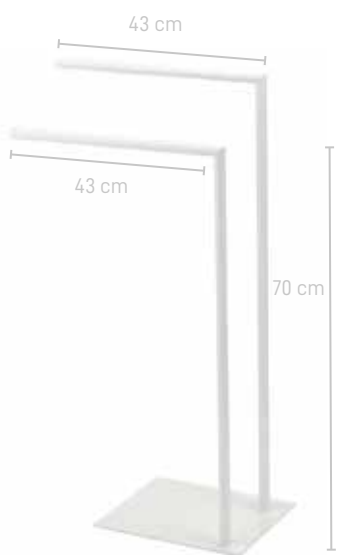

EPIC

Metal
Matte coated

Towel holder 43x24x81 cm EPITLH

43 White