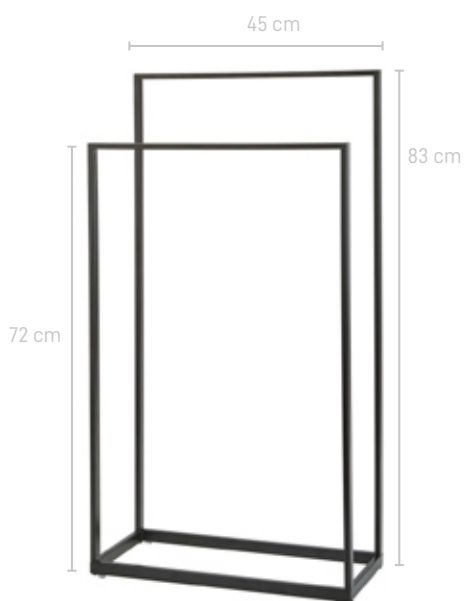

Metal  
Powder coated  
Beechwood

Spare toilet paper holder 20x15x71,5 cm OSCRXH

**43** White

**09** Black

**YURI**

Metal  
Rectangular tube

Towel holder 45x20x83 cm YURTLH

**43** White  
Matte coated