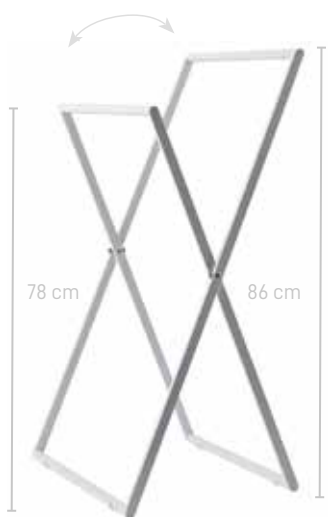

## EPIC

Metal  
Matte coated

Towel holder 43x24x81 cm EPITLH

43 White

09 Black

**ICON**

Metal  
Rubber feet

- |                 |                 |        |
|-----------------|-----------------|--------|
| 1. Towel holder | 44,5x35,5x86 cm | ICOTLH |
| 2. Towel ladder | 45x3x175 cm     | ICOTLL |