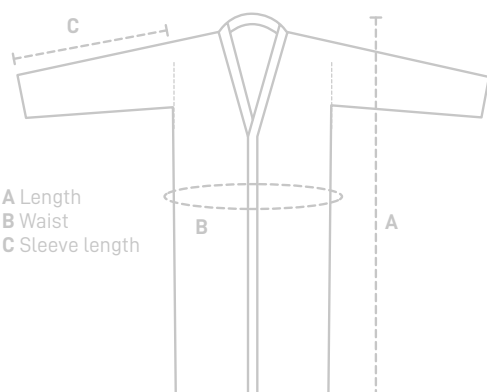

VIGGO

100% GOTS cotton
Waffle piqué

280 gr/m²

Bathrobe	Small	VIGBGS
Bathrobe	Medium	VIGBGM
Bathrobe	Large	VIGBGL
Bathrobe	Extra large	VIGBGX

A LENGTH small 112cm / medium 114cm / large 116cm / extra large 118cm

B WAIST small 120cm / medium 126cm / large 132cm / extra large 138cm

C SLEEVE LENGTH small 62cm / medium 66cm / large 67cm / extra large 68cm

Organic
Certified by
Control Union
CU 1005907