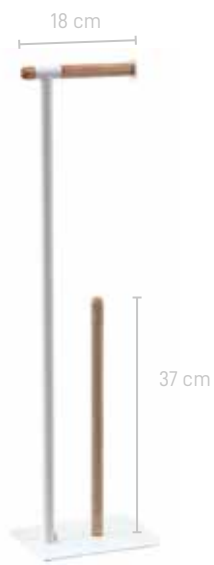

OSCAR

Metal
Powder coated
Beechwood

Spare toilet paper holder 20x15x71,5 cm OSCRXH

43 White