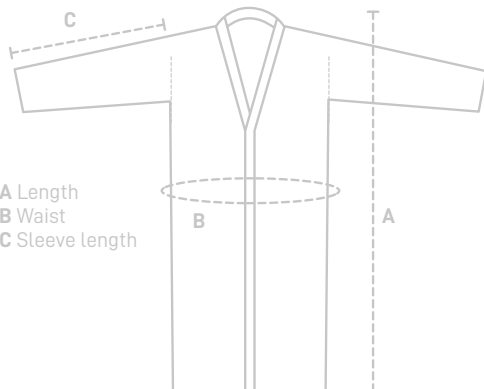

BATHROBES

EINAR

EINAR

Inside: 60% bamboo 40% cotton
Outside: 100% polyester fleece

330 gr/m2

Bathrobe	Small	EINBGS
Bathrobe	Medium	EINBGM
Bathrobe	Large	EINBGL
Bathrobe	Extra large	EINBGX

A LENGTH small 114cm / medium 116cm / large 118cm / extra large 120cm

B WAIST small 120cm / medium 126cm / large 132cm / extra large 138cm

C SLEEVE LENGTH small 62cm / medium 64cm / large 66cm / extra large 68cm