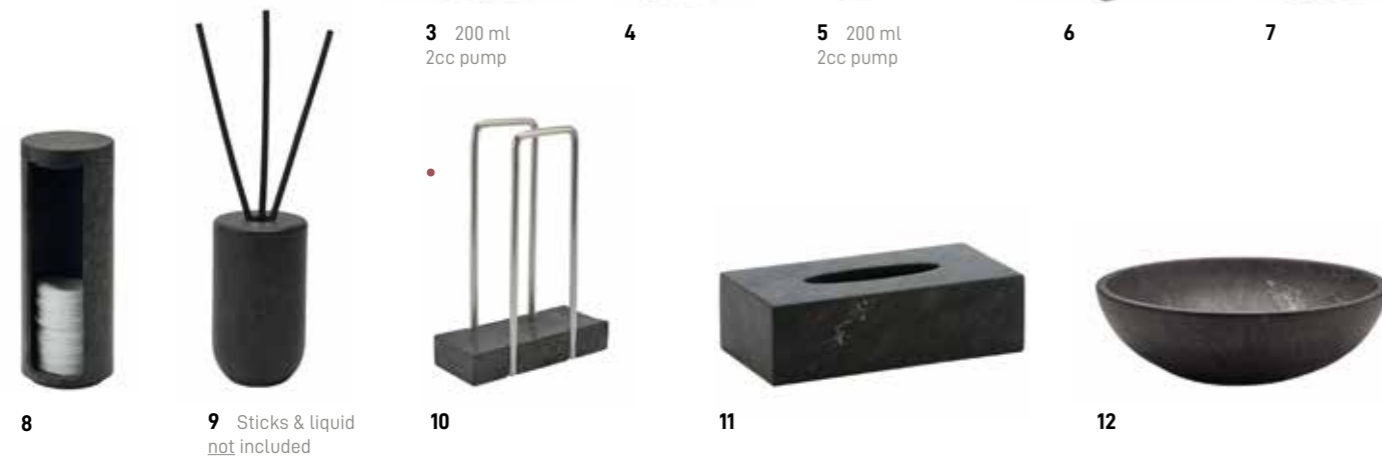

HAMMAM

Natural stone
Handcrafted
Stainless steel #304

1. Toothbrush holder	7x7x10,5 cm	HAMTUM
2. Soap dish	10x10x3 cm	HAMSDI
3. Soap dispenser small	6x6x20,5 cm	HAMDIS
4. Beauty box square	6,5x6,5x14 cm	HAMCOS
5. Soap dispenser medium	10x6x17,5 cm	HAMDIM
6. Toilet brush holder	9,5x9,5x39 cm	HAMBHR

7. Spare toilet paper holder	12x12x47 cm	HAMRLH
8. Cotton pad holder	ø 8x21,5 cm	HAMCPH
9. Reed diffuser holder	ø 9x17 cm	HAMDFM
10. Guest towel holder	7,5x17x24,5 cm	HAMGTH
11. Tissue holder large	25,5x13x7,5 cm	HAMTIL
12. Bowl	ø 25x7 cm	HAMBOW
13. Tray	35x15x3 cm	HAMTRA
14. Tray round	ø 30x3 cm	HAMTRR
15. Tray square	30x30x3 cm	HAMTRS
16. Beauty box round	ø 9x11 cm	HAMCHS
17. Bowl with lid	ø 17x8 cm	HAMSHM

UNIQUE
PIECE
HAND
CRAFTED

• New product: 10