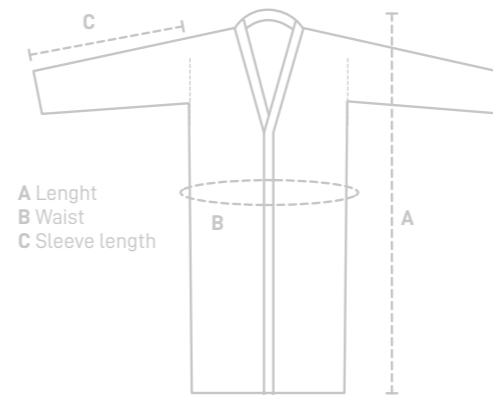

VIGGO

100% organic cotton
Waffle piqué

280 gr/m²

Bathrobe	Small	VIGBGS
Bathrobe	Medium	VIGBGM
Bathrobe	Large	VIGBGL
Bathrobe	Extra large	VIGBGX

A LENGHT small 112cm / medium 114cm / large 116cm / extra large 118cm

B WAIST small 120cm / medium 126cm / large 132cm / extra large 138cm

C SLEEVE LENGTH small 62cm / medium 66cm / large 67cm / extra large 68cm