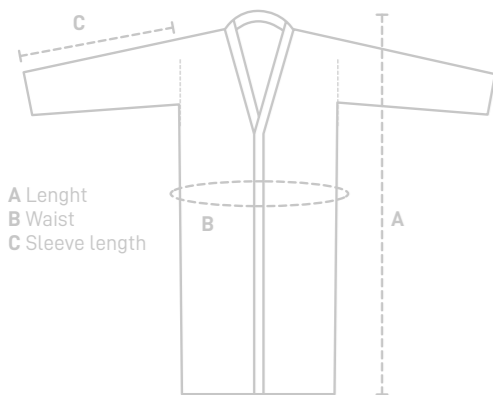

BATHROBES

EINAR

EINAR

Inside: 60% bamboo 40% cotton
Outside: 100% polyester fleece

330 gr/m²

Bathrobe	Small	EINBGS
Bathrobe	Medium	EINBGM
Bathrobe	Large	EINBGL
Bathrobe	Extra large	EINBGX

A LENGHT small 114cm / medium 116cm / large 118cm / extra large 120cm

B WAIST small 120cm / medium 126cm / large 132cm / extra large 138cm

C SLEEVE LENGTH small 62cm / medium 64cm / large 66cm / extra large 68cm