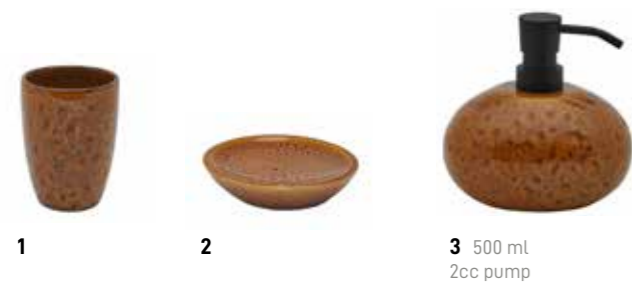

804 Cinnamon