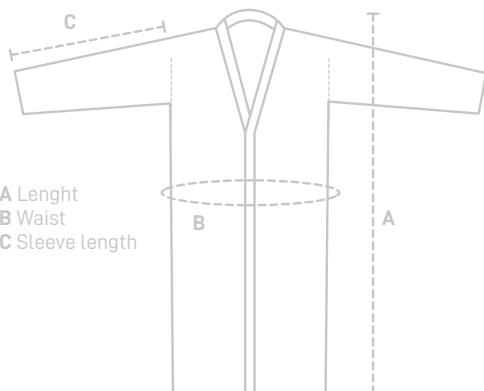

## EINAR

Inside: 60% bamboo 40% cotton  
 Outside: 100% polyester fleece

330 gr/m2

Bathrobe	Small	EINBGS
Bathrobe	Medium	EINBGM
Bathrobe	Large	EINBGL
Bathrobe	Extra large	EINBGX

**A LENGTH** small 114cm / medium 116cm / large 118cm / extra large 120cm

**B WAIST** small 120cm / medium 126cm / large 132cm / extra large 138cm

**C SLEEVE LENGTH** small 62cm / medium 64cm / large 66cm / extra large 68cm

10 Ivory

193 Apricot

483 Mahogany

443 Ochre

142 Chili pepper