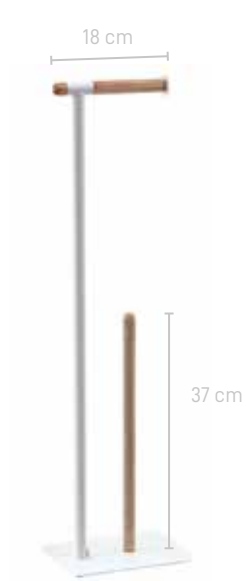

OSCAR

Metal
Powder coated
Beechwood

1. Spare toilet paper holder	20x15x71,5 cm	OSCRXH
2. Towel holder	43x24x79,5 cm	OSCTLH

1