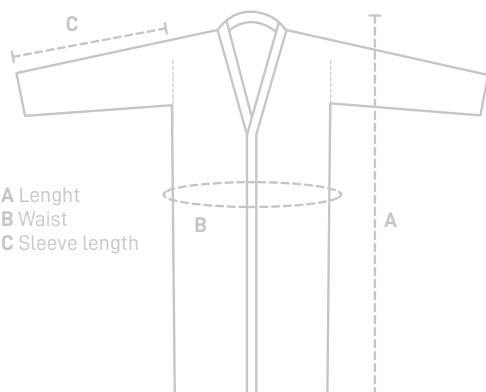

**B WAIST** small 120cm / medium 126cm / large 132cm / extra large 138cm

**C SLEEVE LENGTH** small 62cm / medium 66cm / large 67cm / extra large 68cm

43 White

87 Dusty pink

483 Mahogany

62 Mist green

98 Dark grey