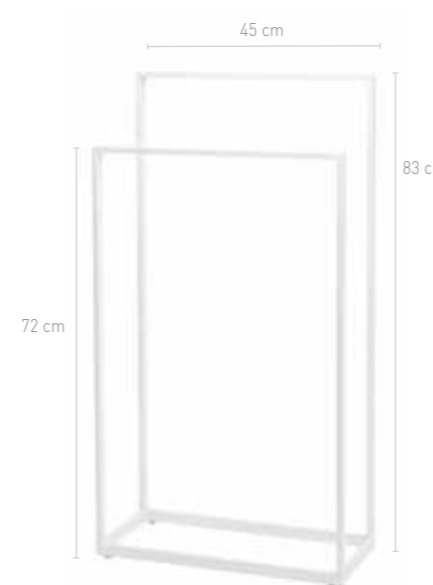

Towel Holder 45x20x83 cm YURTLH

43 White

09 Black

11 Chrome

MIRRORS

LOOK WHO'S THERE!

Mirror, mirror on the wall, the shelf, the sink or anywhere else in the bathroom. Decorative but also very useful when applying makeup.