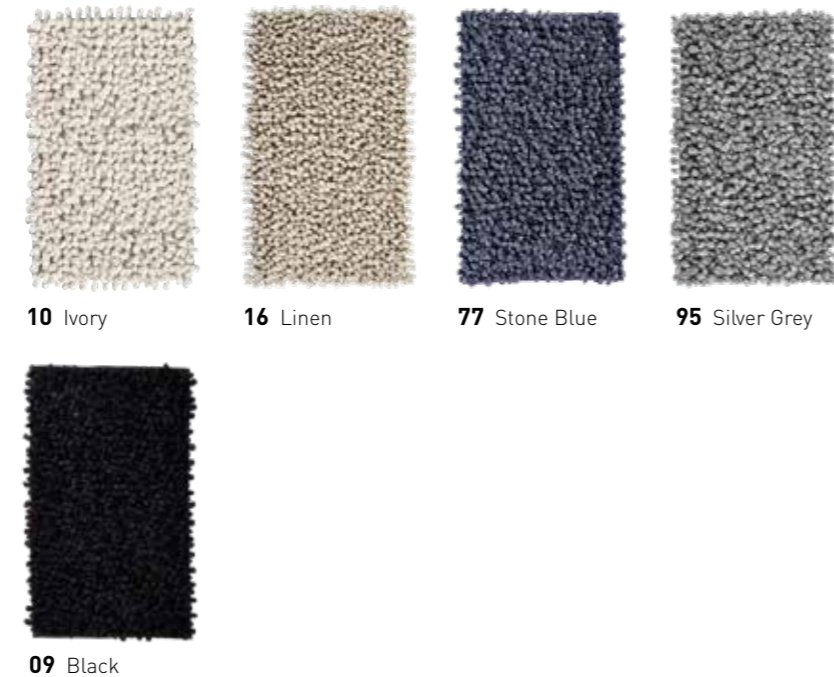

ROCCA

26% Cotton 74% Polyester / Handcrafted
pile 30 mm / 2350 gr/m2
mat 50 mm / 3525 gr/m2

Bath Mat	60x60 cm	ROCBMB
Bath Mat	60x100 cm	ROCBMM
Bath Mat	70x120 cm	ROCBML