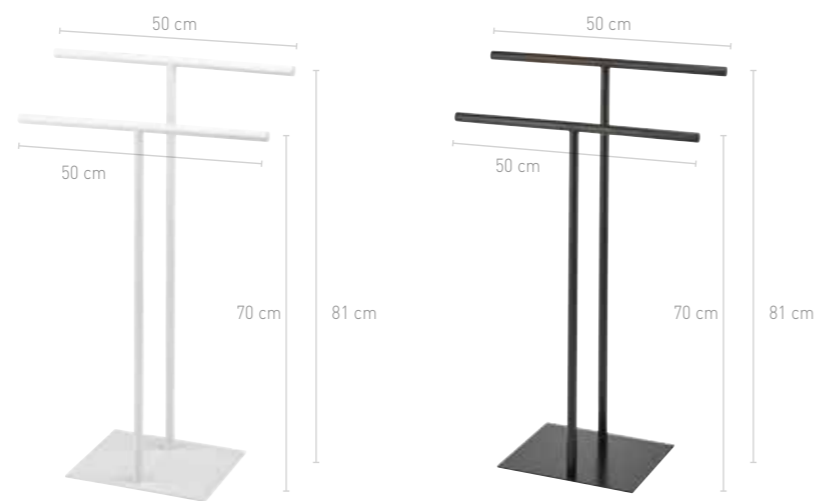

09 Black

MONO

Metal / Matte coated

Towel Holder 50x29x81 cm MONTLH

43 White