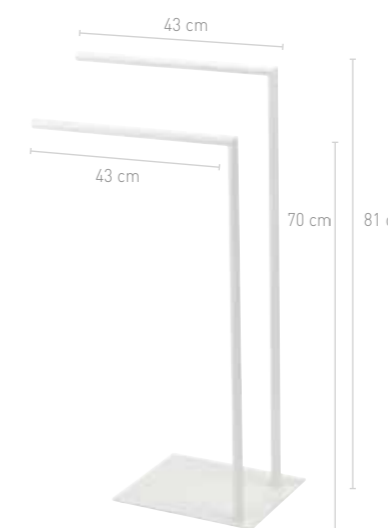

Spare Toilet Paper Holder 13x13x50 cm ATLRLH

11 Chrome

DITA

Bamboo / Lacquered / Handmade

1 Bath Bridge	71x15x5 cm	DITBRM
2 Towel Rack	18x15,3x44 cm	DITTST
3 Towel Ladder	50x3x168 cm	DITLL

• New Product

1

2

09 Black

3

EPIC

Metal / Matte coated

Towel Holder 43x24x81 cm EPITLH

43 White

09 Black

ICON

Metal / Matte coated

1 Towel Holder	44,5x35,5x86 cm	ICOTLH
2 Towel Ladder	45x3x175 cm	ICOTLL

1
43 White

09 Black

2
43 White

09 Black

11 Chrome

JAXX