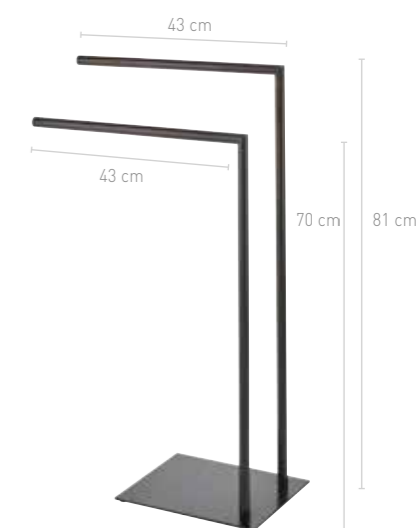

Spare Toilet Paper Holder 13x13x50 cm ATLRLH

11 Chrome

DITA

Bamboo / Lacquered / Handmade

1 Bath Bridge	71x15x5 cm	DITBRM
2 Towel Rack	18x15,3x44 cm	DITTST
3 Towel Ladder	50x3x168 cm	DITLL

• New Product

1

2

09 Black

3

EPIC

Metal / Matte coated

Towel Holder 43x24x81 cm EPITLH

43 White

09 Black

ICON

Metal / Matte coated

1 Towel Holder	44,5x35,5x86 cm	ICOTLH
2 Towel Ladder	45x3x175 cm	ICOTLL

1
43 White

09 Black

2
43 White

09 Black

11 Chrome

JAXX