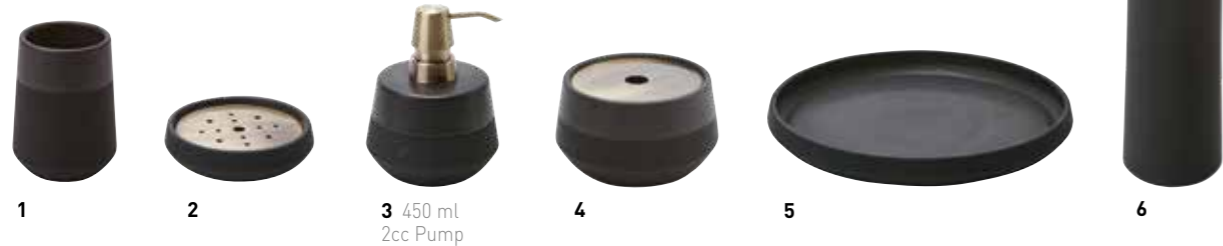

OPACO

Stoneware
With rubber coating
Zinc alloy / Stainless steel #304

1 Toothbrush Holder	ø 7,5x10 cm	OPATUM
2 Soap Dish	ø 12x3 cm	OPASDI
3 Soap Dispenser	ø 10,5x13,6 cm	OPADIS
4 Beauty Box Large	ø 14x8 cm	OPACOL
5 Tray	ø 30x3,1 cm	OPATRA
6 Toilet Brush Holder	ø 10,5x39 cm	OPABHR

09 Black

OSCAR

Ceramic / Beech wood
Stainless steel #304
Toilet paper holder / Towel holder:
Powder coated metal
Beech wood

1 Toothbrush Holder	7x7x11 cm	OSCTUM
2 Soap Dish	13x9x2,5 cm	OSCDI
3 Soap Dispenser	7,5x7,5x17,5 cm	OSCDIS
4 Toilet Brush Holder	10x10x39,5 cm	OSCBHR
5 Toilet Paper Holder	20x15x71,5 cm	OSCRXH
6 Towel Holder	43x24x79,5 cm	OSCTLH