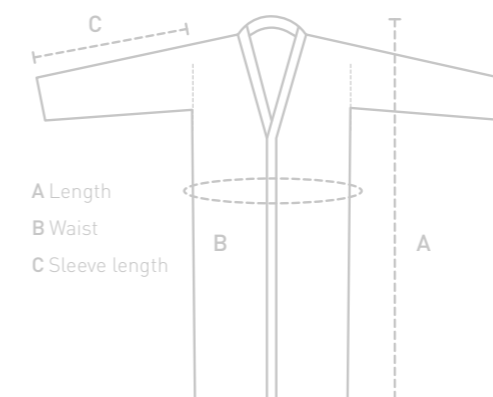

VIGGO

100% Organic cotton
Waffle piqué
280 gr/m²

Bath Gown	Small	VIGBGS
Bath Gown	Medium	VIGBGM
Bath Gown	Large	VIGBGL
Bath Gown	XLarge	VIGBGX

A LENGHT Small 112cm / Medium 114cm / Large 116cm / XLarge 118cm

B WAIST Small 120cm / Medium 126cm / Large 132cm / XLarge 138cm

C SLEEVE LENGTH Small 65cm / Medium 66,25cm / Large 67,5cm / XLarge 67,75cm

• New Color:
483 Mahogany