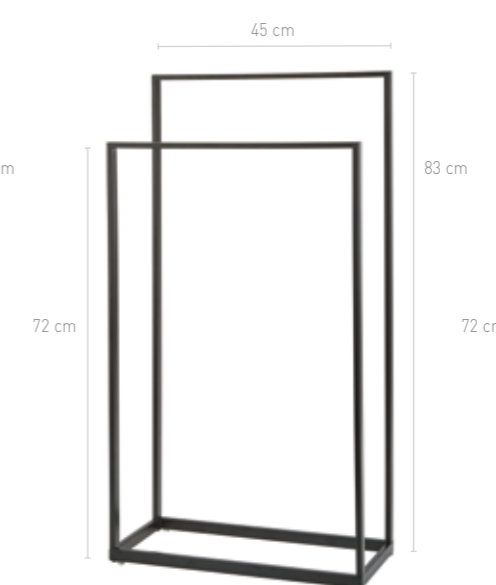

Towel Holder 45x20x83 cm YURTLH

43 White

09 Black

11 Chrome

MIRRORS

LOOK WHO'S THERE!

Mirror, mirror on the wall, the shelf, the sink or anywhere else in the bathroom. Decorative but also very useful when applying makeup.