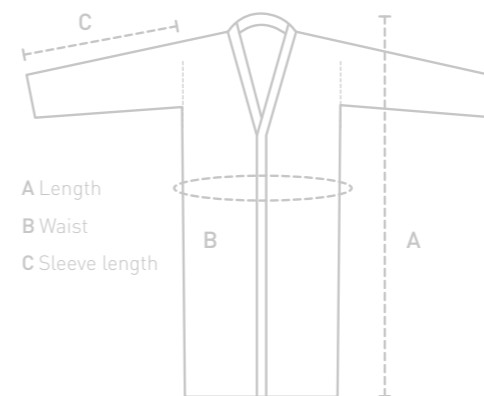

B WAIST Small 52.5cm / Medium 57cm / Large 59cm / XLarge 61cm

C SLEEVE LENGTH Small 63cm / Medium 64cm / Large 65cm / XLarge 66cm

Hooded Bath Gown	Small	OSLHGS
Hooded Bath Gown	Medium	OSLHGM
Hooded Bath Gown	Large	OSLHGL
Hooded Bath Gown	XLarge	OSLHGX

A LENGHT Small 105cm / Medium 105cm / Large 105cm / XLarge 105cm

B WAIST Small 55cm / Medium 57cm / Large 59cm / XLarge 61cm

C SLEEVE LENGTH Small 63cm / Medium 64cm / Large 65cm / XLarge 66cm

• New Product