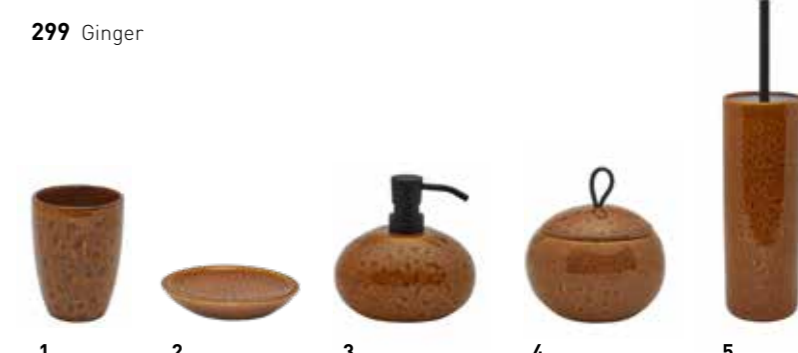

804 Cinnamon

SMART FURNITURE >

DITA

1 Bath Bridge	71x15x5 cm	DITBRM
2 Towel Rack	18x15,3x44 cm	DITTST
3 Towel Ladder	50x3x168 cm	DITLL

MINK

1 Bath Mat	40x60 cm	MINBMK
2 Bathroom Bench	60x23x45 cm	MINBBM
3 Bath Bridge	22x80x2,8 cm	MINBRM
4 Towel Ladder	42x4x165 cm	MINTLL