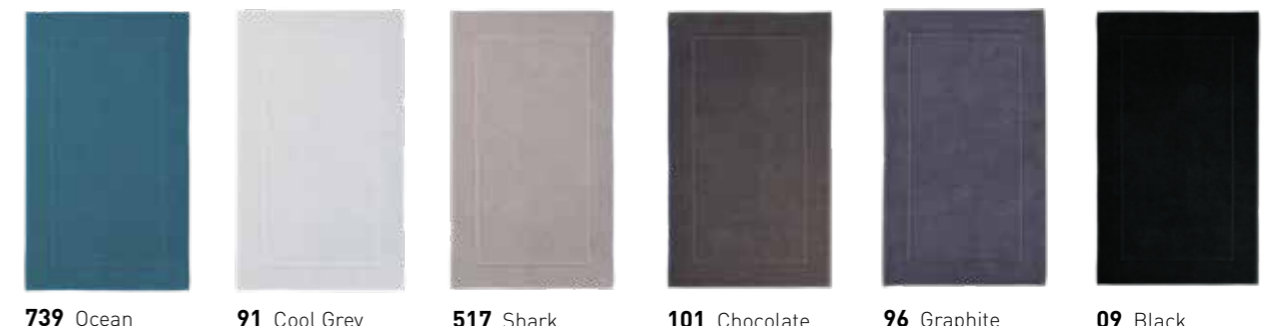

LONDON

100% Combed Egyptian cotton / Dobby woven
Clear silicon dots backing
/// mat 11 mm / 1200 gr/m2

Bath Mat	60x60 cm	LONBMB
Bath Mat	60x100 cm	LONBMM
Bath Mat	70x120 cm	LONBML

• New Colors:
193 Apricot
203 Brandy
483 Mahogany