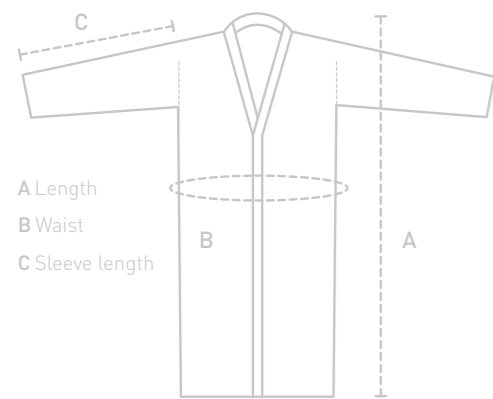

EINAR

Inside: 60% Bamboo 40% Cotton
Outside: 100% Polyester fleece
330 gr/m²

Bath Gown	Small	EINBGS
Bath Gown	Medium	EINBGM
Bath Gown	Large	EINBGL
Bath Gown	XLarge	EINBGX

A LENGHT Small 114cm / Medium 116cm / Large 118cm / XLarge 120cm

B WAIST Small 120cm / Medium 126cm / Large 132cm / XLarge 138cm

C SLEEVE LENGTH Small 62cm / Medium 64cm / Large 66cm / XLarge 68cm

• New Colors:
203 Brandy
483 Mahogany

A Length
B Waist
C Sleeve length

OSLO

100% Cotton GOTS / Carded yarn
350 gr/m²

Bath Gown	Small	OSLBGS
Bath Gown	Medium	OSLBGM
Bath Gown	Large	OSLBGL
Bath Gown	XLarge	OSLBGX

A LENGHT Small 115cm / Medium 115cm / Large 115cm / XLarge 115cm

B WAIST Small 52.5cm / Medium 57cm / Large 59cm / XLarge 61cm

C SLEEVE LENGTH Small 63cm / Medium 64cm / Large 65cm / XLarge 66cm

Hooded Bath Gown	Small	OSLHGS
Hooded Bath Gown	Medium	OSLHGM
Hooded Bath Gown	Large	OSLHGL
Hooded Bath Gown	XLarge	OSLHGX

A LENGHT Small 105cm / Medium 105cm / Large 105cm / XLarge 105cm

B WAIST Small 55cm / Medium 57cm / Large 59cm / XLarge 61cm

C SLEEVE LENGTH Small 63cm / Medium 64cm / Large 65cm / XLarge 66cm

• New Product