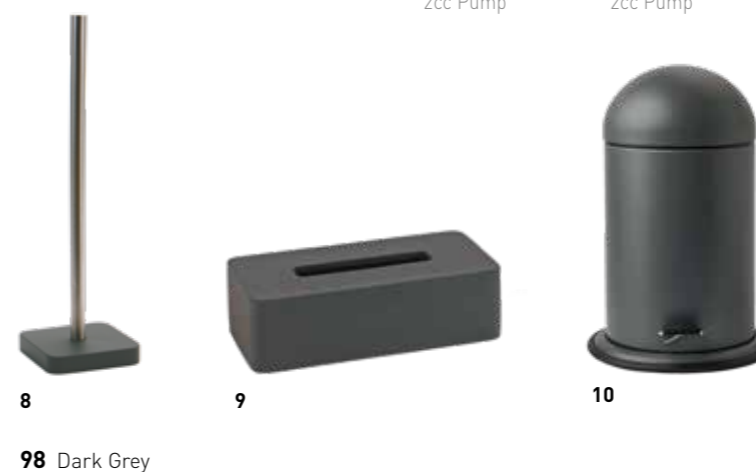

98 Dark Grey