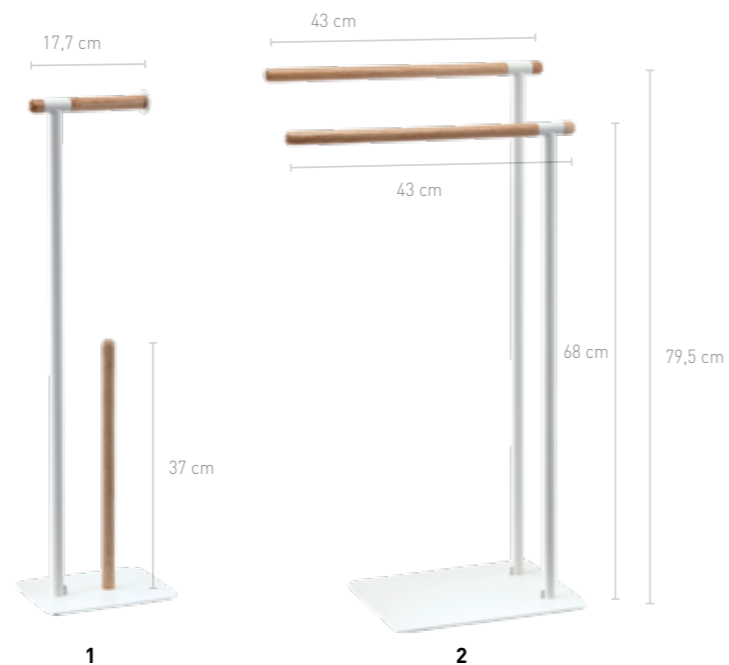

OSCAR

Metal / Powder coated
Beechwood

1 Toilet Paper Holder 20x15x71,5 cm OSCRXH
2 Towel Holder 43x24x79,5 cm OSCTLH

1
43 White