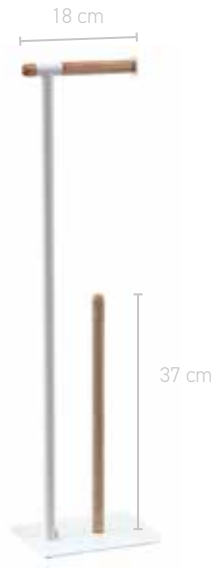

OSCAR

Metal
Powder coated
Beechwood

Toilet paper holder   20x15x71,5 cm   OSCRXH

43 White