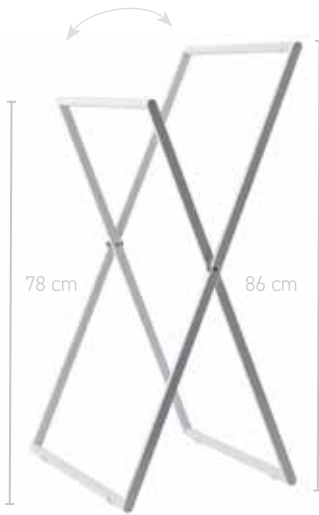

ICON

Metal
Rubber feet

1. Towel holder	44,5x35,5x86 cm	ICOTLH
2. Towel ladder	45x3x175 cm	ICOTLL
3. Toilet paper holder	15x20x72 cm	ICORXH

• New product(s)

1