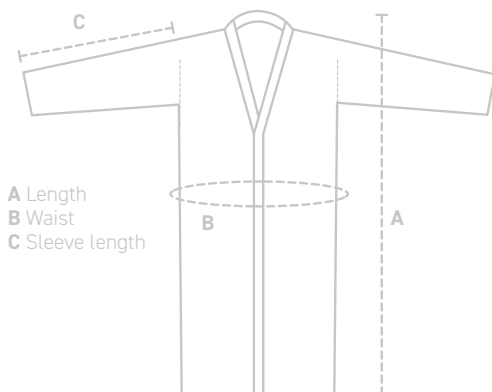

BATHROBES

LONDON

LONDON

100% Egyptian Combed Cotton
Dobby woven

420 gr/m2

Bathrobe	Small	LONBGS
Bathrobe	Medium	LONBGM
Bathrobe	Large	LONBGL
Bathrobe	Extra large	LONBGX

A LENGTH small 115cm / medium 115cm / large 115cm / extra large 115cm

B WAIST small 134cm / medium 138cm / large 142cm / extra large 148cm

C SLEEVE LENGTH small 63cm / medium 64cm / large 65cm / extra large 66cm

- New product(s)

806 Birch