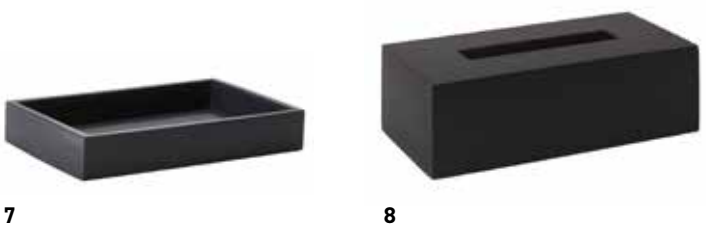

MOON

Polymarble
Zinc alloy
Stainless steel #304
Mirror: powder coated metal

1. Toothbrush holder	7,5x7,5x10 cm	MOOTUM
2. Soap dish	9x13,5x2 cm	MOOSDI
3. Soap dispenser	11x5x15 cm	MOODIS
4. Beauty box	7,5x7,5x10,5 cm	MOOCOS
5. Toilet brush holder	10x10x38,5 cm	MOOBHR
6. Mirror	14x17x34 cm	MOOMIR
7. Tray	21,5x14x3,5 cm	MOOTRA
8. Tissue holder large	26,5x13x8 cm	MOOTIL

09 Black