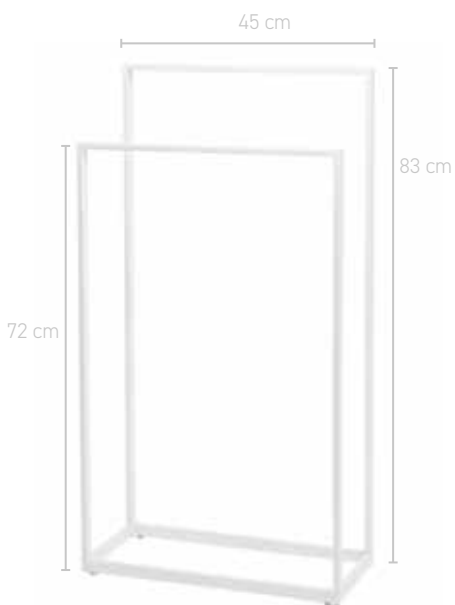

YURI

Metal
Rectangular tube

Towel holder   45x20x83 cm   YURTLH

43 White
Matte coated