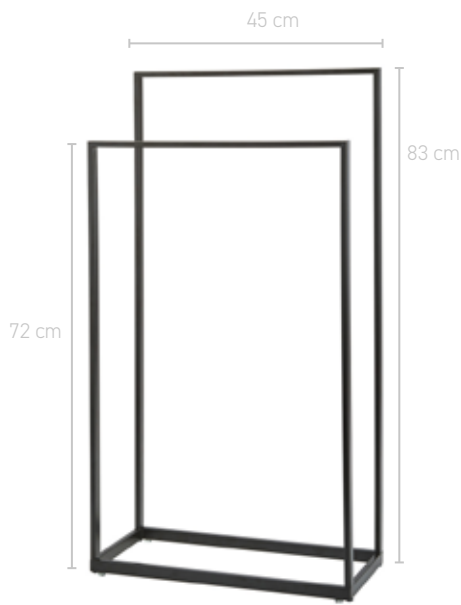

09 Black
Matte coated