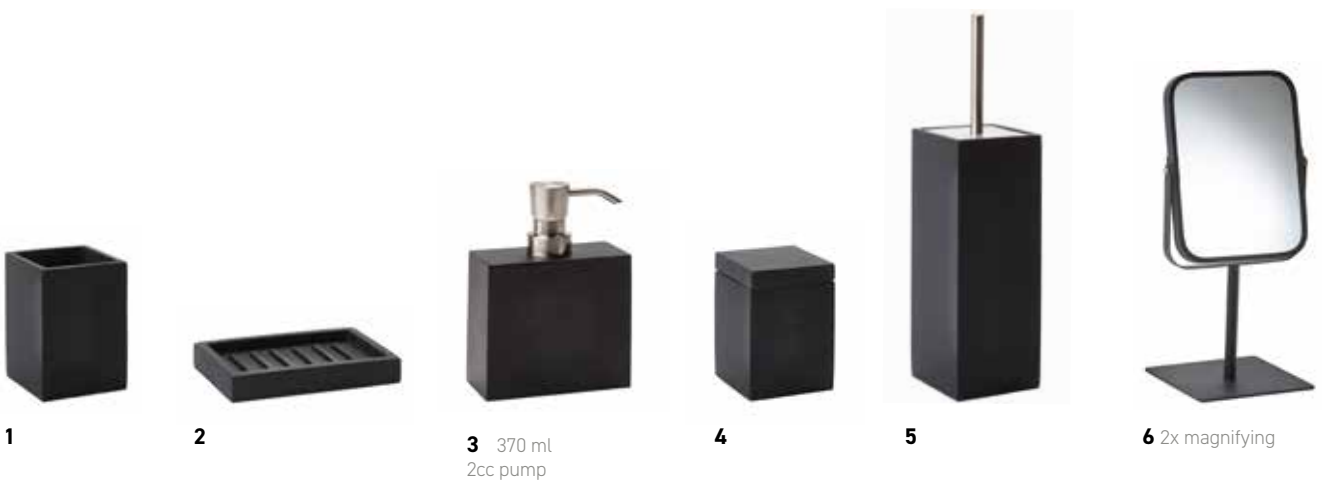

MOON

Polymarble
Zinc alloy
Stainless steel #304
Mirror: powder coated metal

1. Toothbrush holder	7,5x7,5x10 cm	MOOTUM
2. Soap dish	9x13,5x2 cm	MOOSDI
3. Soap dispenser	11x5x15 cm	MOODIS
4. Beauty box	7,5x7,5x10,5 cm	MOOCOS
5. Toilet brush holder	10x10x38,5 cm	MOOBHR
6. Mirror	14x17x34 cm	MOOMIR
7. Tray	21,5x14x3,5 cm	MOOTRA
8. Tissue holder large	26,5x13x8 cm	MOOTIL

09 Black