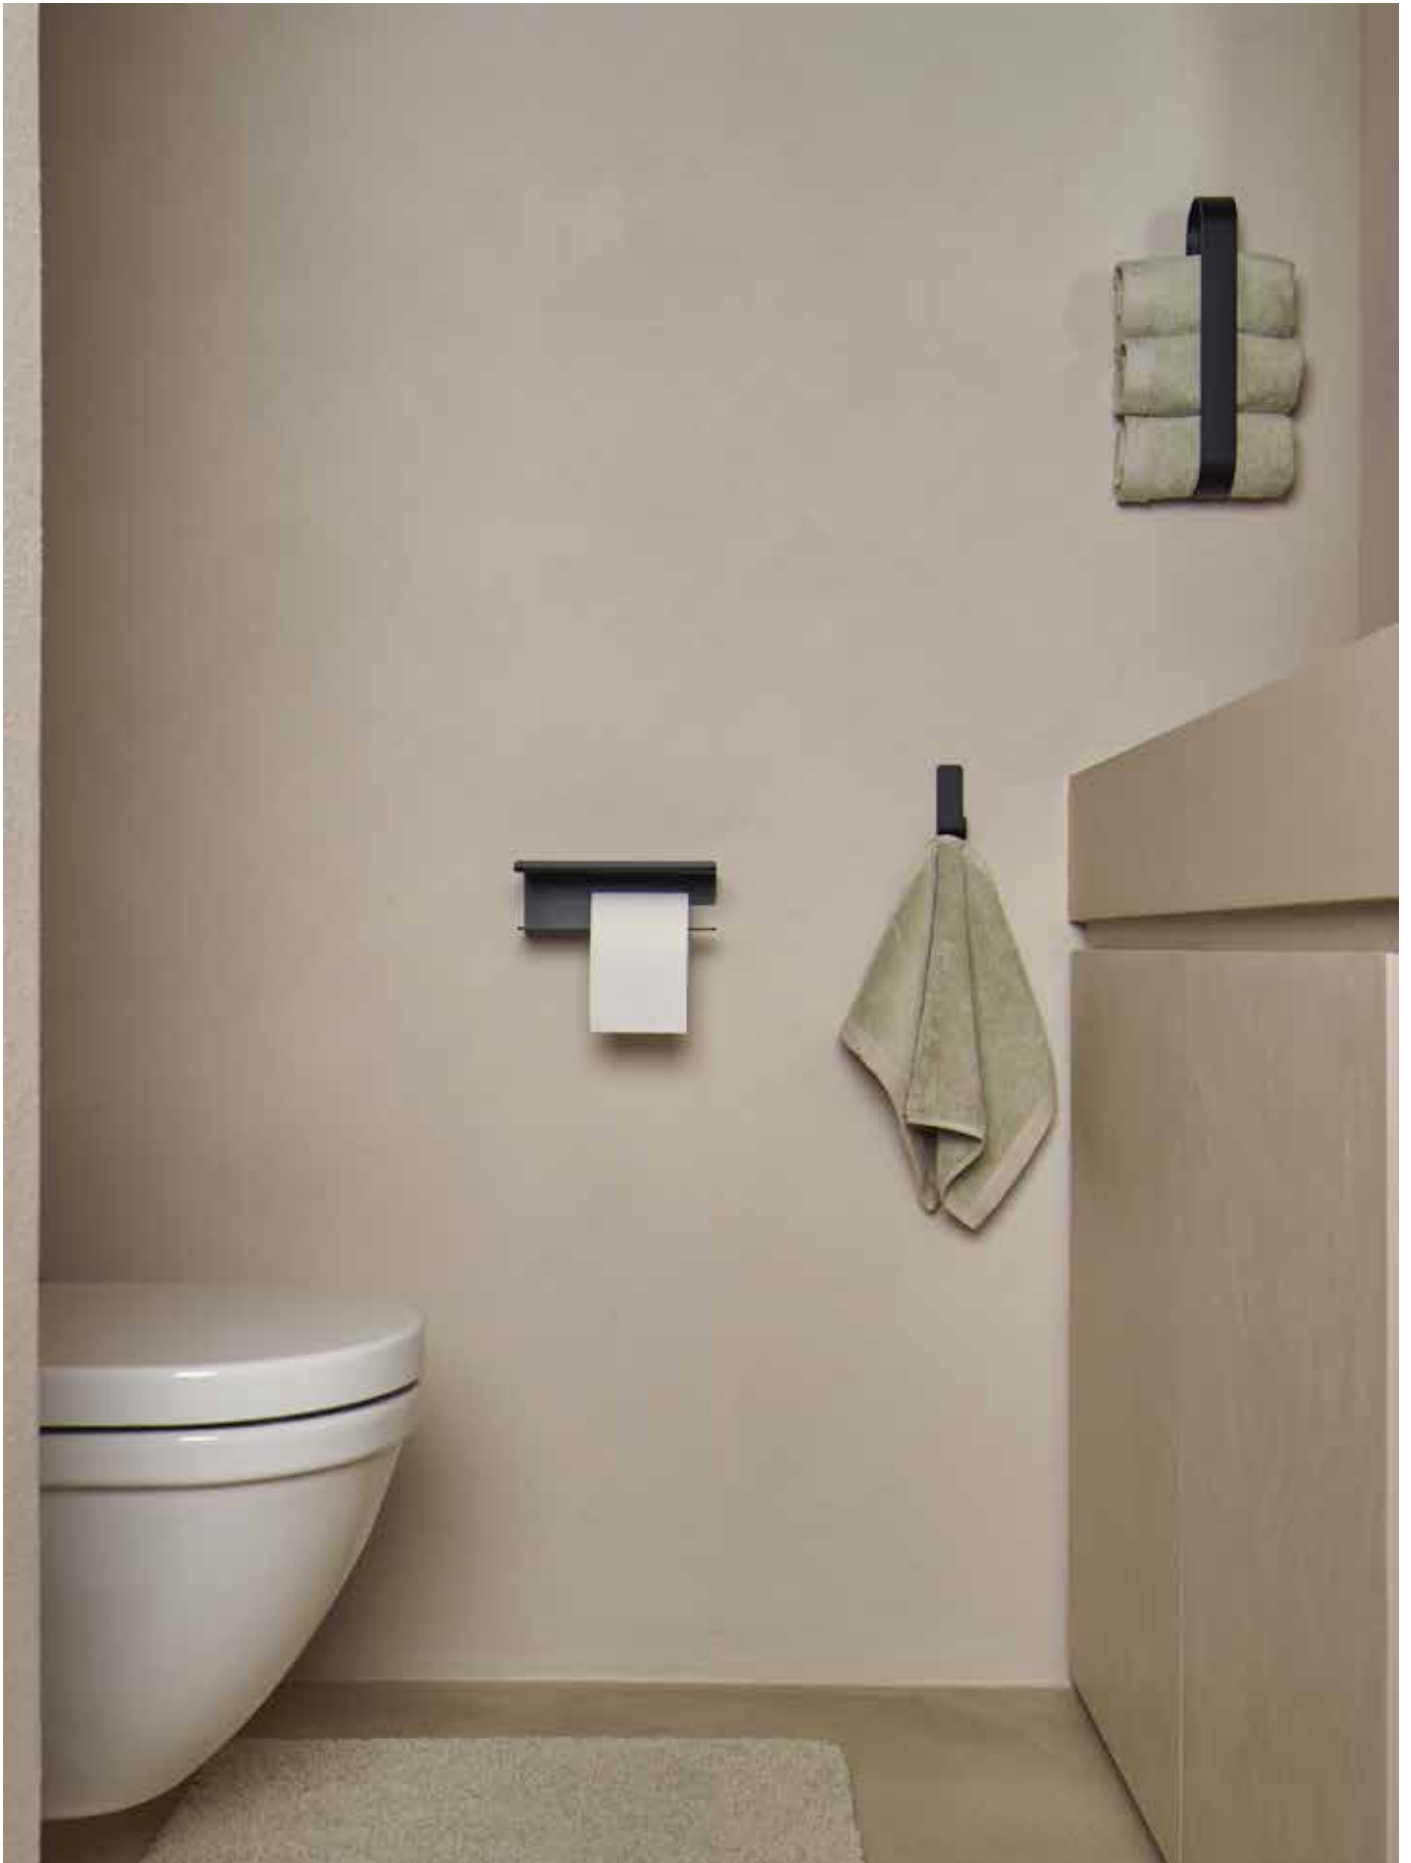

WALL MOUNTED ACCESSORIES >

CYRA

1. Wall hook	2,7x2,6x8 cm	CYRWHM
2. Toilet paper holder	17,2x7,6x2,7 cm	CYRTPH
3. Toilet paper holder with shelf	20x11,6x7 cm	CYRTPS
4. Toilet brush holder	∅ 10x26/38,2 cm	CYRBHW
5. Wall shelf	40x11,5x5 cm	CYRWSM
6. Towel bar	30,5x7,1x3,5 cm	CYRTLW