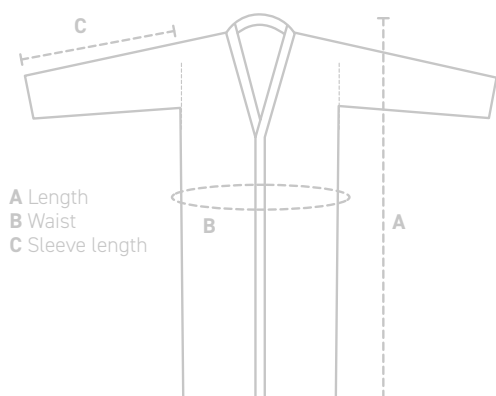

B WAIST small 134cm / medium 138cm / large 142cm / extra large 148cm

C SLEEVE LENGTH small 63cm / medium 64cm / large 65cm / extra large 66cm

806 Birch

87 Dusty pink

293 Thyme

96 Graphite

MARIN

100% GOTS Combed Cotton
Muslin fabric-Garment washed

260 gr/m2

Bathrobe	Small	MARBGS
Bathrobe	Medium	MARBGM
Bathrobe	Large	MARBGL
Bathrobe	Extra large	MARBGX

103 Salt

106 Truffle

A LENGTH small 105cm / medium 105cm / large 105cm / extra large 105cm

B WAIST small 128cm / medium 133cm / large 138cm / extra large 143cm

C SLEEVE LENGTH small 61cm / medium 62cm / large 63cm / extra large 64cm

Organic
Certified by
Control Union
CU 1005907

- New product(s)

BATHROOM ACCESSORIES

ACCESSORIZE YOUR BATHROOM

You will be surprised by the variety of designs, materials and colors that we offer within our collection of bathroom accessories.