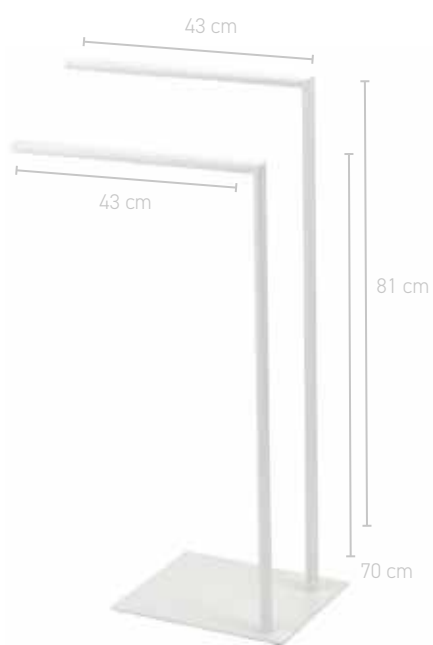

PRACTICAL WITH CLASS

Timeless essentials for every bathroom, matching the complete concept.

BATHROOM ORGANIZERS

EPIC

EPIC

Metal
Matte coated

Towel holder	43x24x81 cm	EPITLH
--------------	-------------	--------