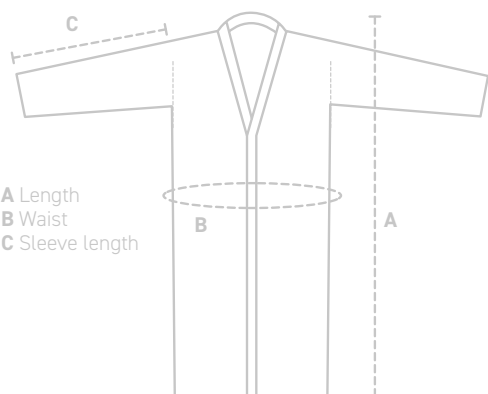

C SLEEVE LENGTH small 62cm / medium 66cm / large 67cm / extra large 68cm

Organic
Certified by
Control Union
CU 1005907

• New color(s):
136 Nougat

43 White

87 Dusty pink

136 Nougat

98 Dark grey

BATHROBES