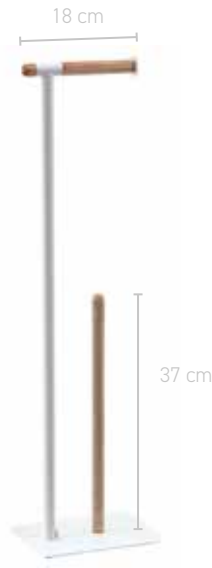

OSCAR

Metal
Powder coated
Beechwood

Toilet paper holder 20x15x71,5 cm OSCRXH

43 White

09 Black

YURI

Metal
Rectangular tube

Towel holder 45x20x83 cm YURTLH