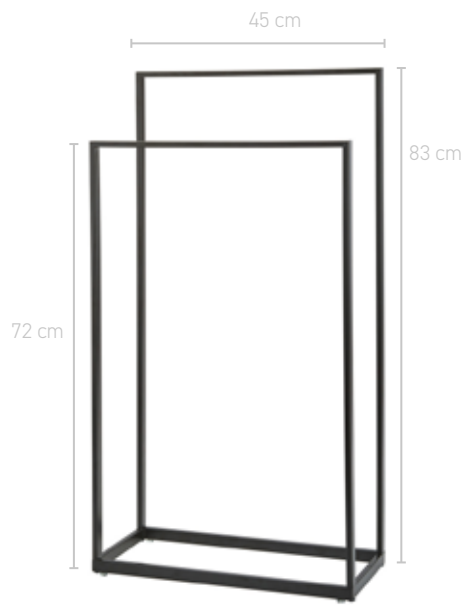

09 Black
Matte coated