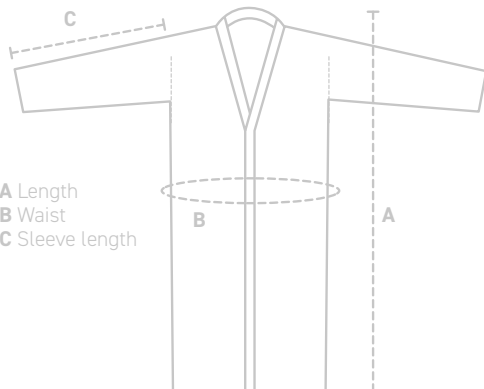

EINAR

EINAR

Inside: 60% bamboo 40% cotton
Outside: 100% polyester fleece

330 gr/m2

Bathrobe	Small	EINBGS
Bathrobe	Medium	EINBGM
Bathrobe	Large	EINBGL
Bathrobe	Extra large	EINBGX

A LENGTH small 114cm / medium 116cm /
large 118cm / extra large 120cm

B WAIST small 120cm / medium 126cm /
large 132cm / extra large 138cm

C SLEEVE LENGTH small 62cm / medium 64cm /
large 66cm / extra large 68cm

10 Ivory

269 Forest

96 Graphite

VIGGO

100% GOTS cotton
Waffle piqué