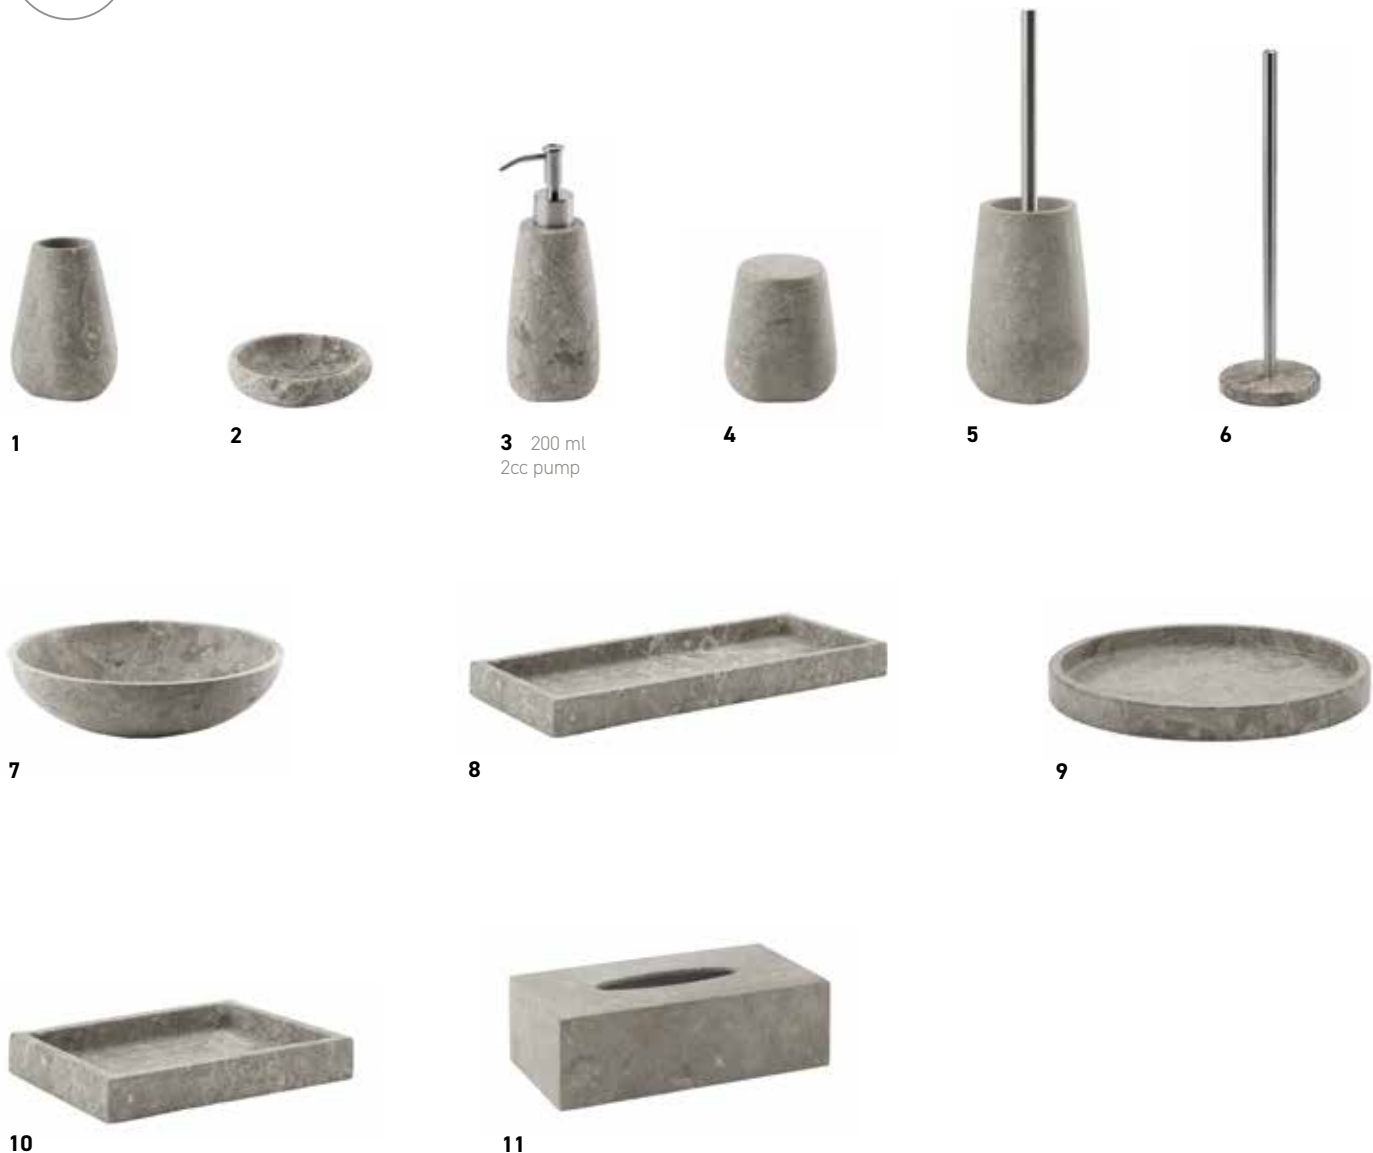

BATHROOM ACCESSORIES

CONOR

CONOR

Natural stone
Handcrafted
Stainless steel #304

1. Toothbrush holder	9x8,5x12 cm	CONTUM
2. Soap dish	10x10x3 cm	CONSDI
3. Soap dispenser	7,5x7,5x20,5 cm	CONDIS
4. Beauty box	8,5x8,5x10,5 cm	CONCOS

5. Toilet brush holder	11,5x11,5x36,5 cm	CONBHR
6. Spare toilet paper holder	∅ 13x47 cm	CONRLH
7. Bowl	∅ 25x7 cm	CONBOW
8. Tray	35x15x3 cm	CONTRA
9. Tray round	∅ 30x3 cm	CONTRR
10. Tray square	30x30x3 cm	CONTRS
11. Tissue holder large	25,5x13x7,5 cm	CONTIL

15 Beige