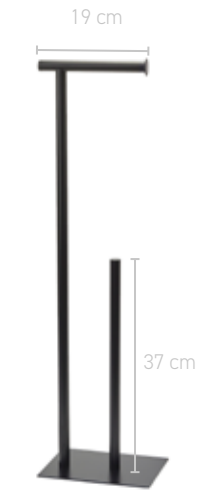

43 White

09 Black

ICON

Metal
Rubber feet
Matte coated

1. Towel holder	44,5x35,5x86 cm	ICOTLH
2. Toilet paper holder	15x20x72 cm	ICORXH
3. Towel ladder	45x3x175 cm	ICOTLL

1
09 Black

2

3