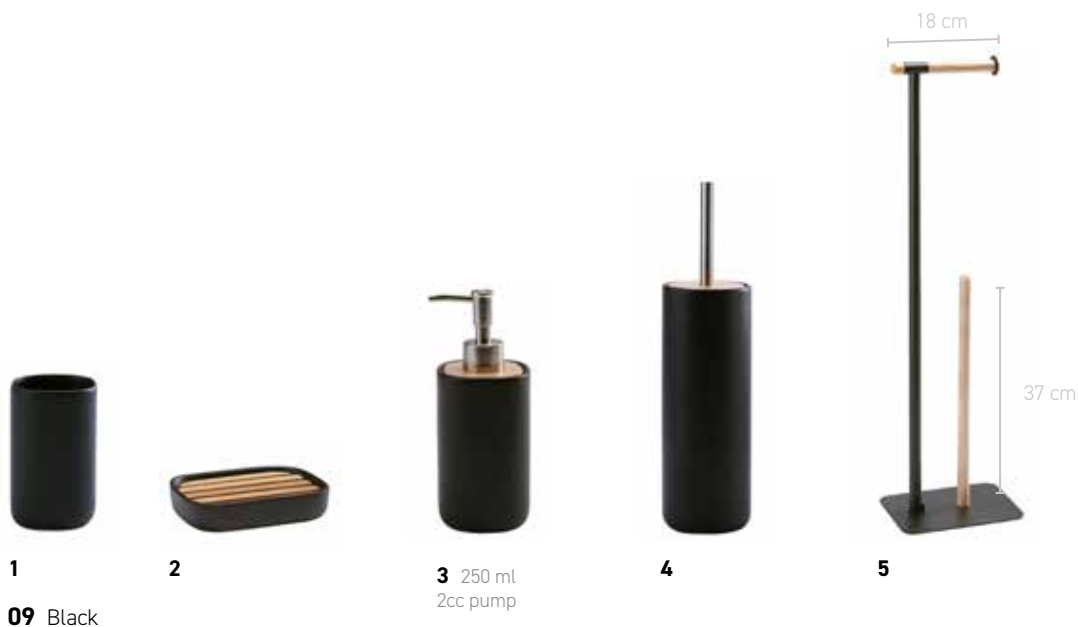

3 450 ml
2cc pump

4

OSCAR

Earthenware
 Beech wood
 Stainless steel #304
 Zinc alloy

Spare toilet paper holder :
 Beech wood
 Powder coated metal

1. Toothbrush holder	7x7x11 cm	OSCTUM
2. Soap dish	13x9x2,5 cm	OSCSDI
3. Soap dispenser	7,5x7,5x17,5 cm	OSCDIS
4. Toilet brush holder	10x10x39,5 cm	OSCBHR
5. Spare toilet paper holder	20x15x71,5 cm	OSCRXH