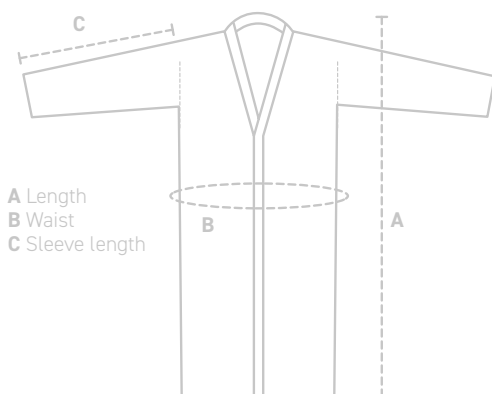

B WAIST small 134cm / medium 138cm / large 142cm / extra large 148cm

C SLEEVE LENGTH small 63cm / medium 64cm / large 65cm / extra large 66cm

806 Birch

87 Dusty pink

293 Thyme

96 Graphite

MARIN

100% GOTS Combed Cotton
Muslin fabric-Garment washed