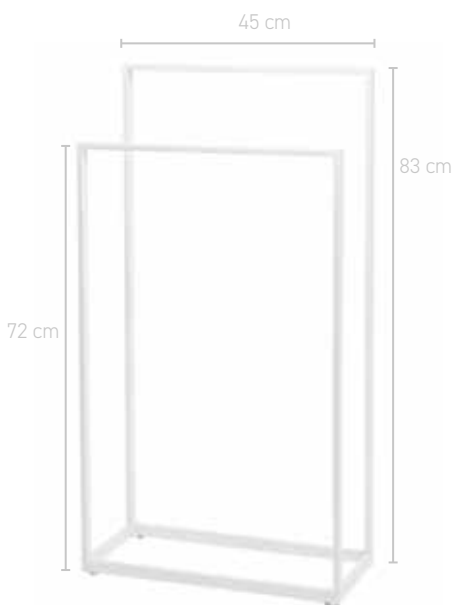

OSCAR

Metal
Powder coated
Beechwood

Toilet paper holder 20x15x71,5 cm OSCRXH

43 White

09 Black

YURI

Metal
Rectangular tube

Towel holder 45x20x83 cm YURTLH