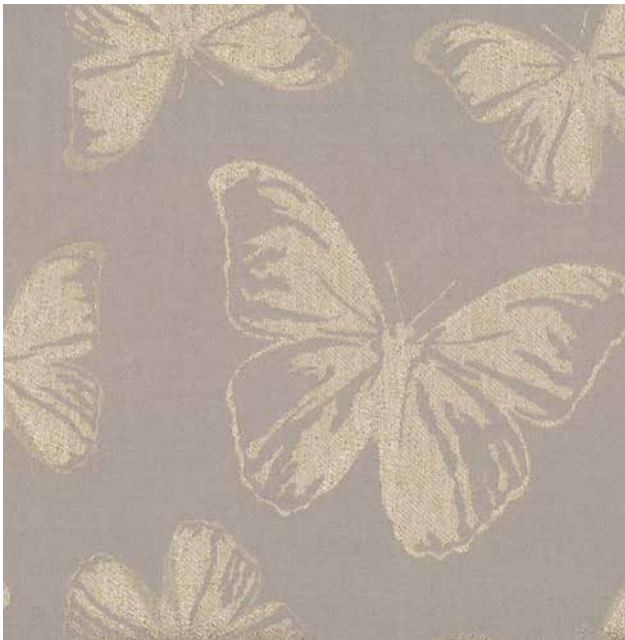

10109 0713 Cuscino con logo in cristalli - Cushion with crystals logo 48x48 cm

Varianti Colors: 10 caffè coffee 11 burro butter, 46 seppia, 48 seta silk

100% PL polyester jacquard

COLORS

10 Caffè coffee

11 Burro butter