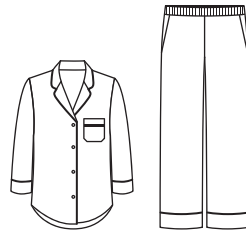

270-3048 Slip
50% cotton / 50% Modal (MicroModal)
Sizes: S-L

01
white

01
white

01
white

EPIC JOURNEY / MAUDE PRIVÉ

5180-39052 Sleepshirt
100% cotton
Sizes: XS-XL

5180-39070 Pyjama
100% cotton
Sizes: XS-XL

5180-38217 Robe
100% cotton
Sizes: XS-XL