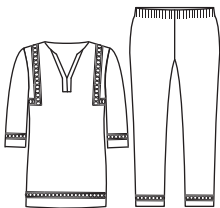

286-4115 Pyjama 7/8
100% Sea Island cotton
Sizes: XS-XL