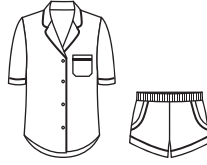

MAUDE PRIVÉ FASHION

260-3059 Negligé
100% cotton
Sizes: S-XL

202
navy

684
limelight

LUXURY SWISS VOILE / COTTON DE LUXE / EPIC JOURNEY

5183-39053 Sleepshirt LS
100% cotton
Sizes: XS-XL

5183-39073 Shorty Pyjama
100% cotton
Sizes: XS-XL