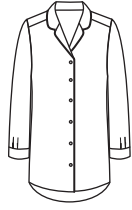

MAUDE PRIVÉ FASHION

260-3059 Negligé
100% cotton
Sizes: S-XL

202
navy

684
limelight

LUXURY SWISS VOILE / COTTON DE LUXE / EPIC JOURNEY

5183-39053 Sleepshirt LS
100% cotton
Sizes: XS-XL

5183-39073 Shorty Pyjama
100% cotton
Sizes: XS-XL