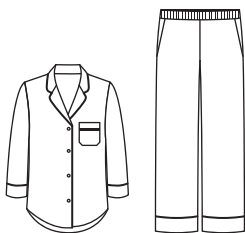

467
night sky

Essential
286-2760 Top
100% Sea Island cotton
Sizes: S-XL

01
white

Essential
286-2761 Shirt Short Sleeve
100% Sea Island cotton
Sizes: S-XL

01
white

5179-39072 Pyjama
65% cotton / 35% silk
Sizes: XS-XL

5179-39028 Pants
65% cotton / 35% silk
Sizes: XS-XL

5179-39080 Shorty
65% cotton / 35% silk
Sizes: XS-XL

614
jade green 270
red

614
jade green 270
red

614
jade green 270
red

EPIC JOURNEY

Delivery window 1: 15.01.2020