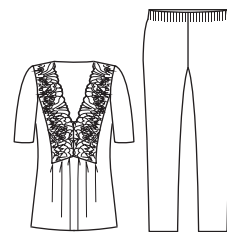

762-4106 Pyjama SS
77% Modal (MicroModal) / 13% silk /
10% elastane
Sizes: XS-XL